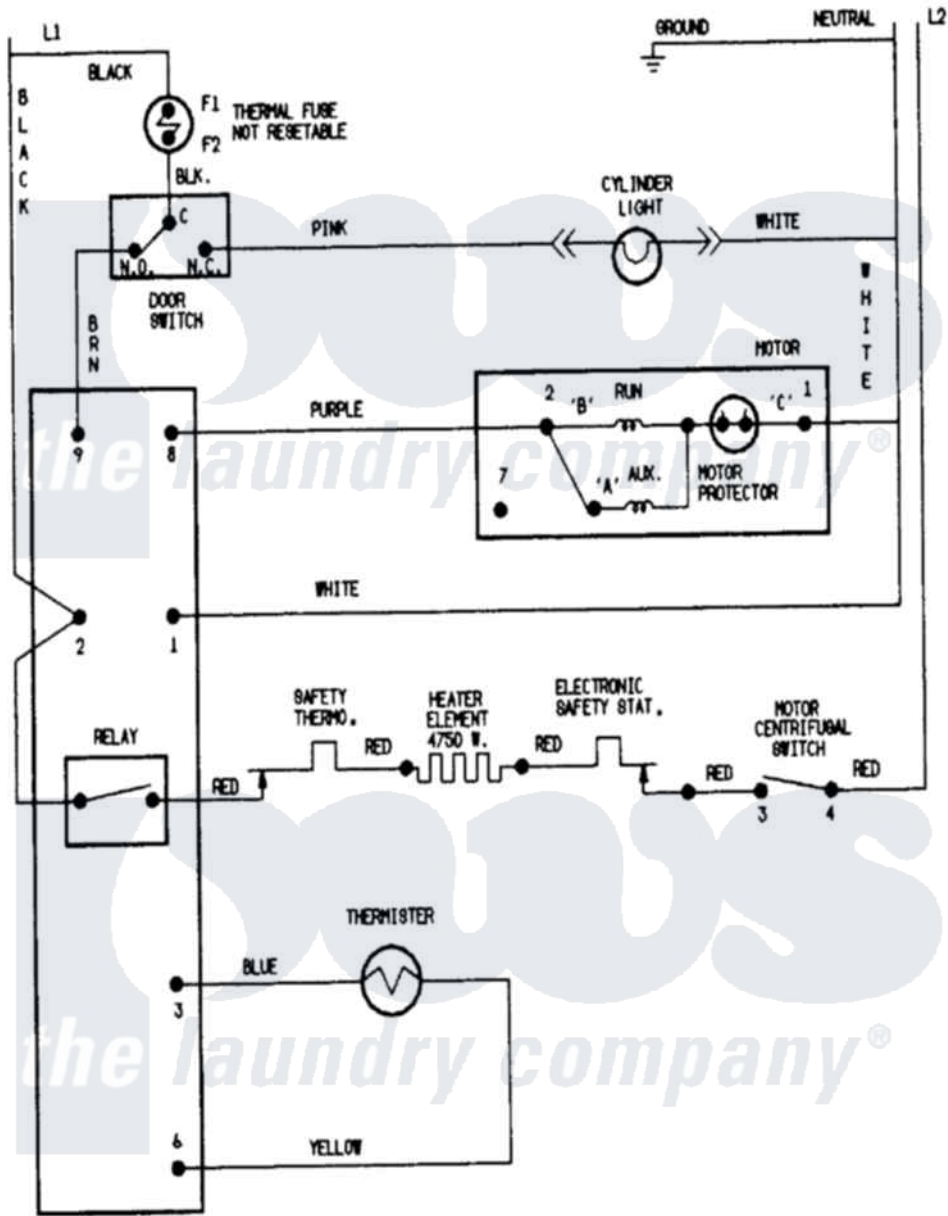

Magic Chef YE209KA 06 - WIRING INFORMATION

Magic Chef Residential Magic Chef YE209KA Dryer Parts Parts Diagram 06 - WIRING INFORMATION
 Click on the part number to view part

Item	Original Part Number	Replaced By	Status	Part Description
NI	15001223		Not Available	WIRING INFORMATION