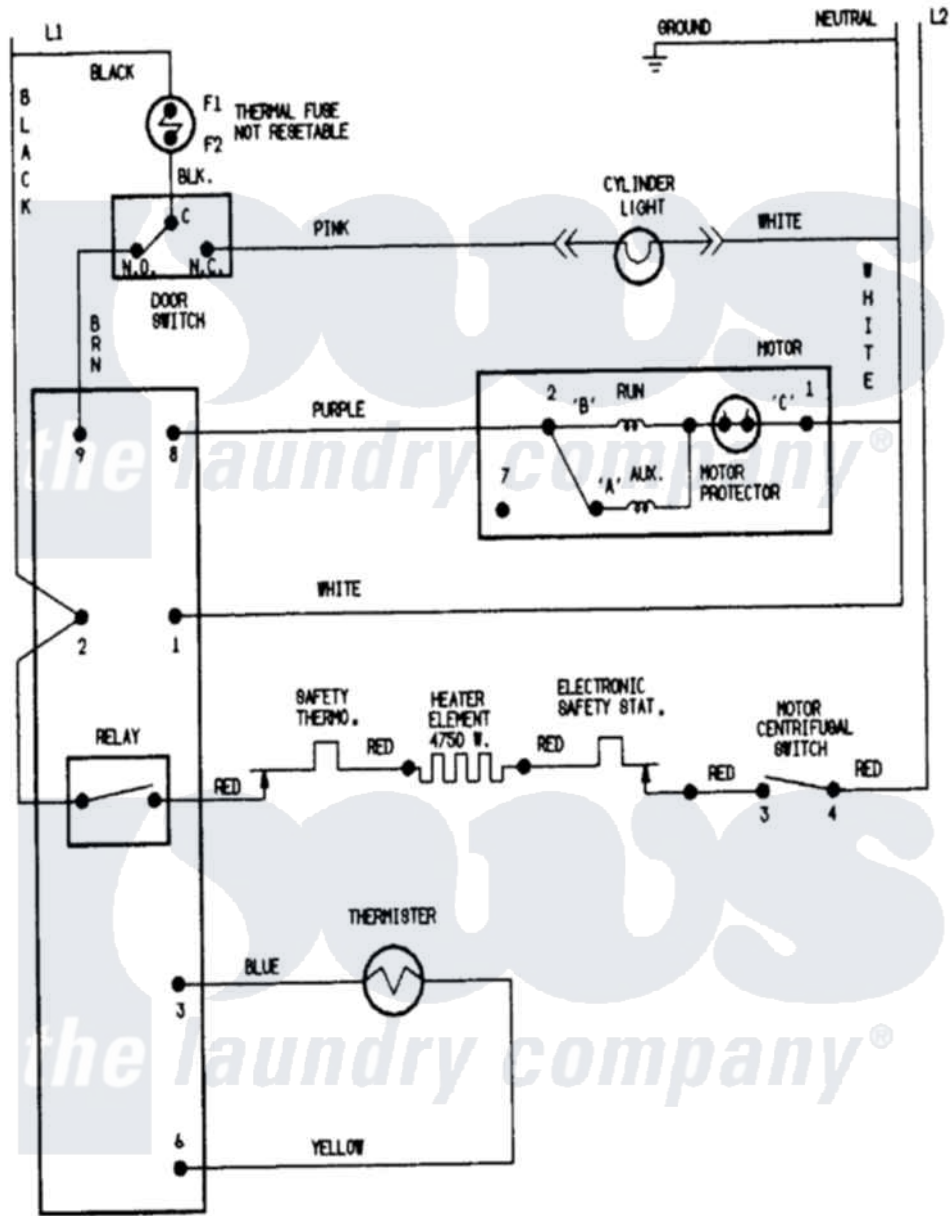

# Magic Chef YE209KW 07 - WIRING INFORMATION

Magic Chef [Residential Magic Chef YE209KW Dryer Parts](#) Parts Diagram 07 - WIRING INFORMATION  
 Click on the part number to view part

| Item | Original Part Number | Replaced By | Status        | Part Description   |
|------|----------------------|-------------|---------------|--------------------|
| NI   | 15001223             |             | Not Available | WIRING INFORMATION |