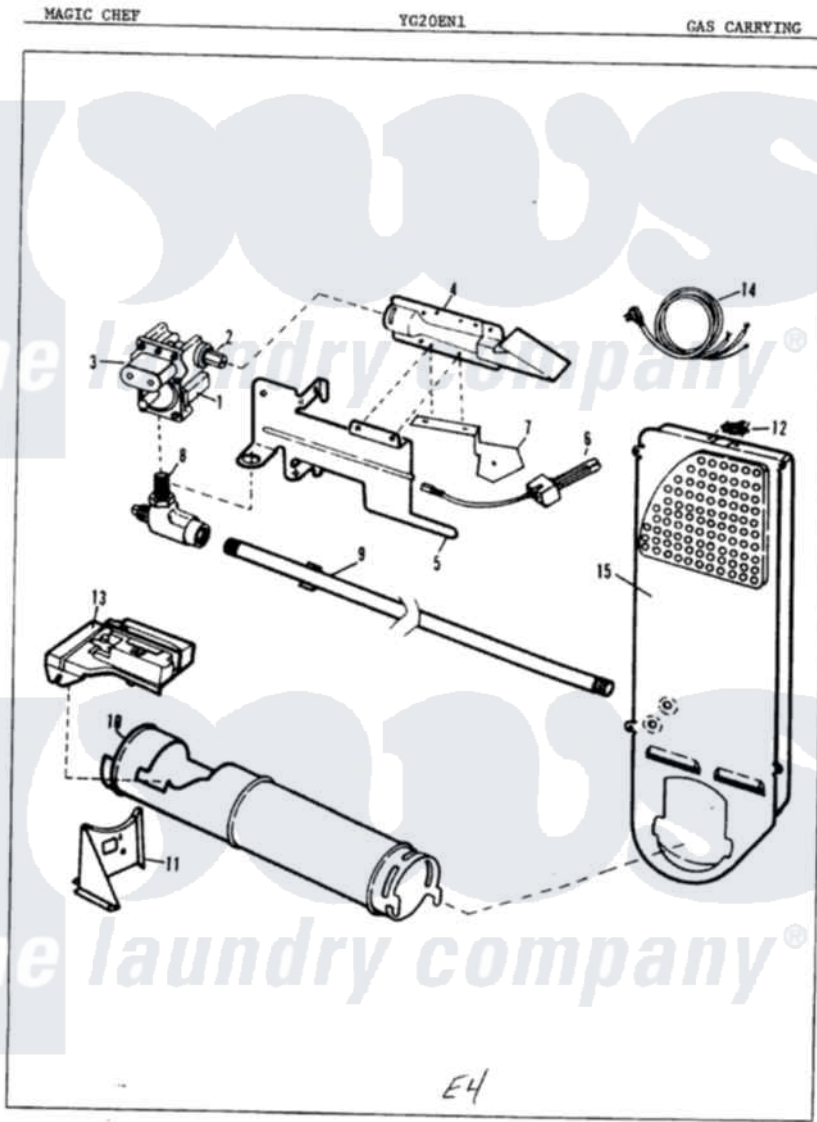

Magic Chef YE20EN4 04 - HEATER

Magic Chef [Residential Magic Chef YE20EN4 Dryer Parts](#) Parts Diagram 04 - HEATER
 Click on the part number to view part

Item	Original Part Number	Replaced By	Status	Part Description
1	25-7863			Screw
"	53-0919	LA-1044		Element
"	53-0920	LA-1044		Element
2	25-7819	M0217225		Screw
"	53-0191			Heater Housing Assembly
3	53-0306	53-0771		Thermostat, Hi-Limit
"	53-0771			Thermostat, Hi-Limit
"	W10124350		Not Available	NOT REQUIRED PART OR SEE NOTE (PURCHASE LOCALLY)
4	53-0285			Bracket, Thermostat
"	25-7741	W10116760		Screw
5	53-0166	53-1518		Block, Terminal
"	25-6124		Not Available	NUT
"	25-3123		Not Available	WASHER, CUP
"	25-3122			Washer, Flat
"	25-0027	112432		Nut