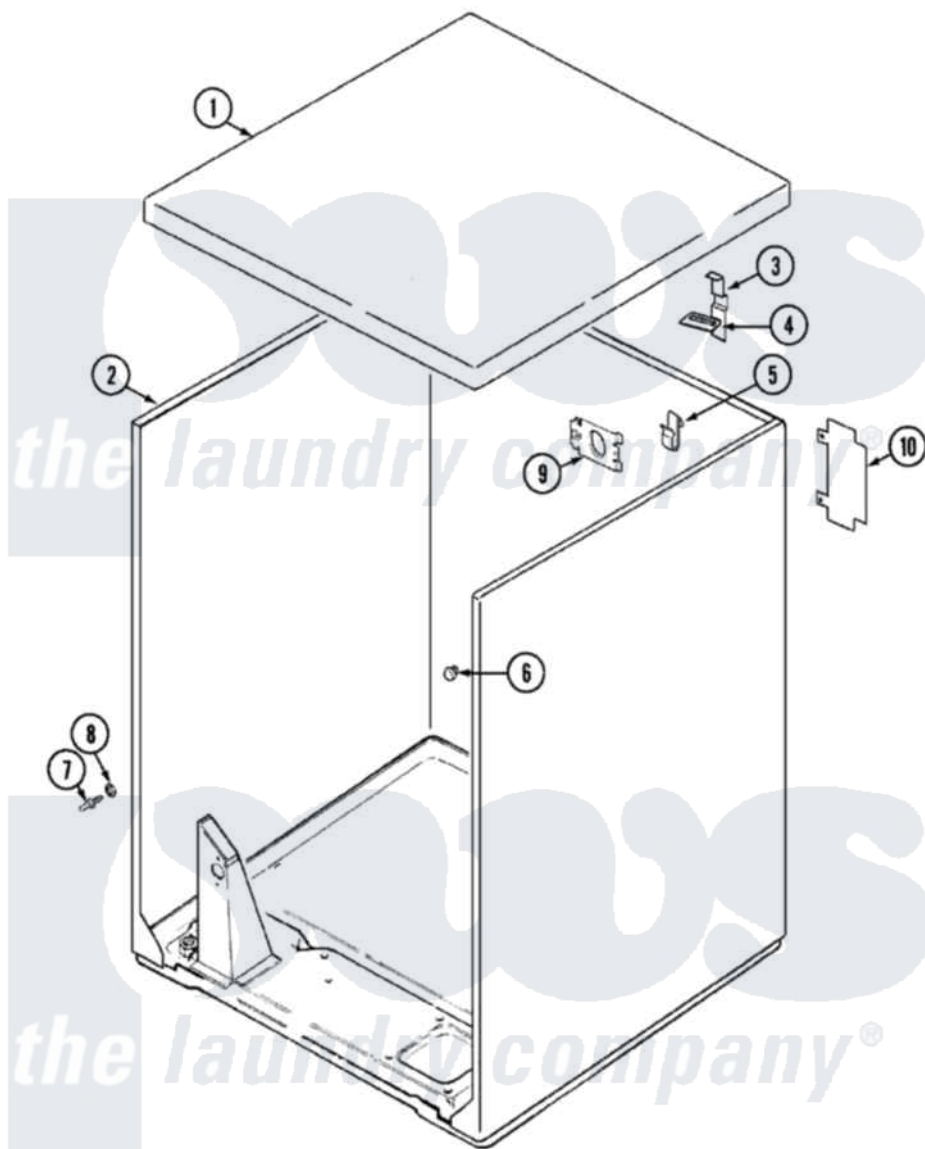

Magic Chef YG209KA 01 - CABINET

Magic Chef [Residential Magic Chef YG209KA Dryer Parts](#) Parts Diagram 01 - CABINET
 Click on the part number to view part

Item	Original Part Number	Replaced By	Status	Part Description
1	53-1711-24	53-2435-24		Top, Cabinet
3	63-5712			Hinge, Cabinet Top
4	33-0930			Pad, Top Hinge
"	25-3092	90767		Screw, 8A X 3/8 HeX Washer Head Tapping
5	25-3034			Clip, Wiring
6	33-2653			Bumper, Cabinet
7	53-0643			Pin, Locator
8	53-0200			Sleeve, Locator Pin
"	25-0224	3400029		Nut, Adapter Plate
9	53-0135		Not Available	SUPPORT, POWER CORD
10	53-0136			Cover, Supply Cord
"	25-7857	90767		Screw, 8A X 3/8 HeX Washer Head Tapping