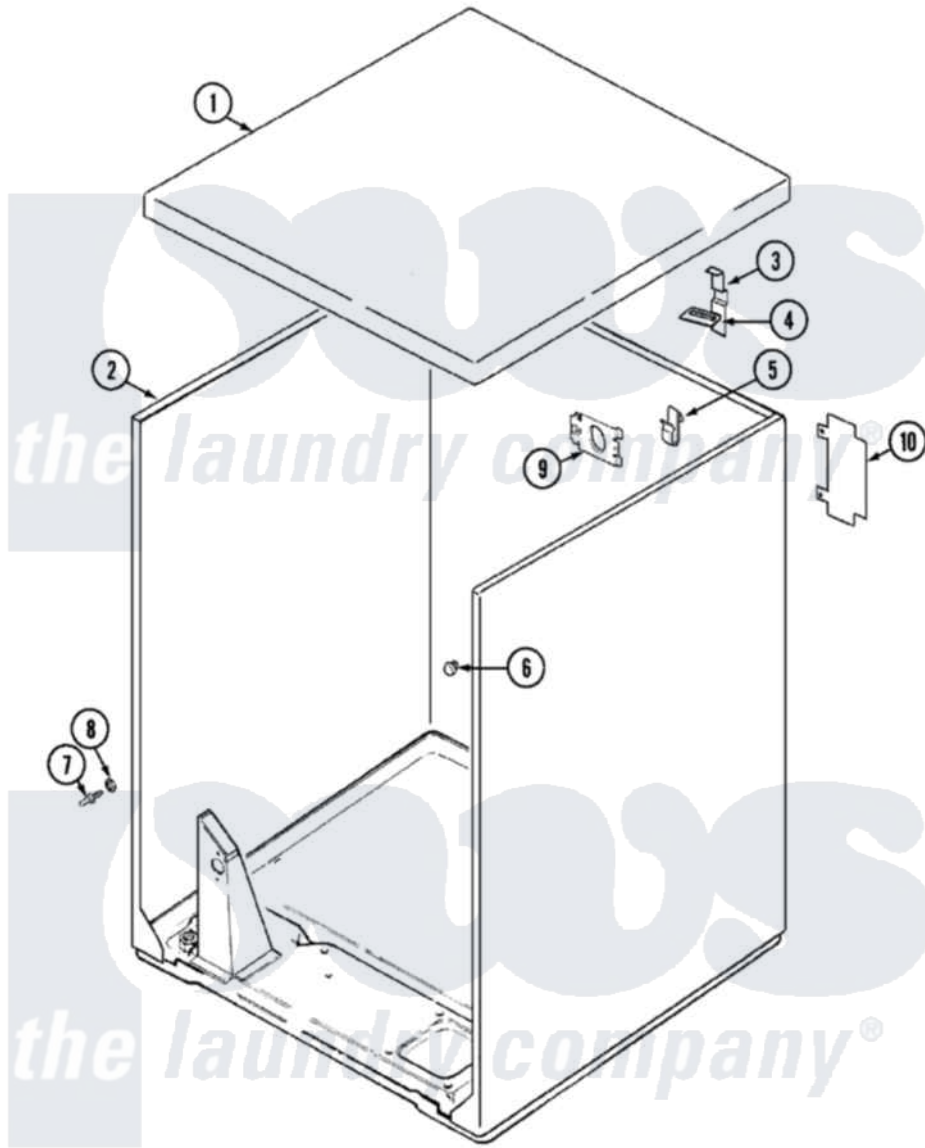

Magic Chef YG209KY 01 - CABINET

Magic Chef [Residential Magic Chef YG209KY Dryer Parts](#) Parts Diagram 01 - CABINET
 Click on the part number to view part

Item	Original Part Number	Replaced By	Status	Part Description
1	53-1711-25		Not Available	CABINET TOP (DRYER)
2	53-2147-25		Not Available	CABINET & BASE ASSY
3	63-5712			Hinge, Cabinet Top
4	33-0930			Pad, Top Hinge
"	25-3092	90767		Screw, 8A X 3/8 HeX Washer Head Tapping
5	25-3034			Clip, Wiring
6	33-2653			Bumper, Cabinet
7	53-0643			Pin, Locator
8	53-0200			Sleeve, Locator Pin
"	25-0224	3400029		Nut, Adapter Plate
9	53-0135		Not Available	SUPPORT, POWER CORD
10	53-0136			Cover, Supply Cord
"	25-7857	90767		Screw, 8A X 3/8 HeX Washer Head Tapping