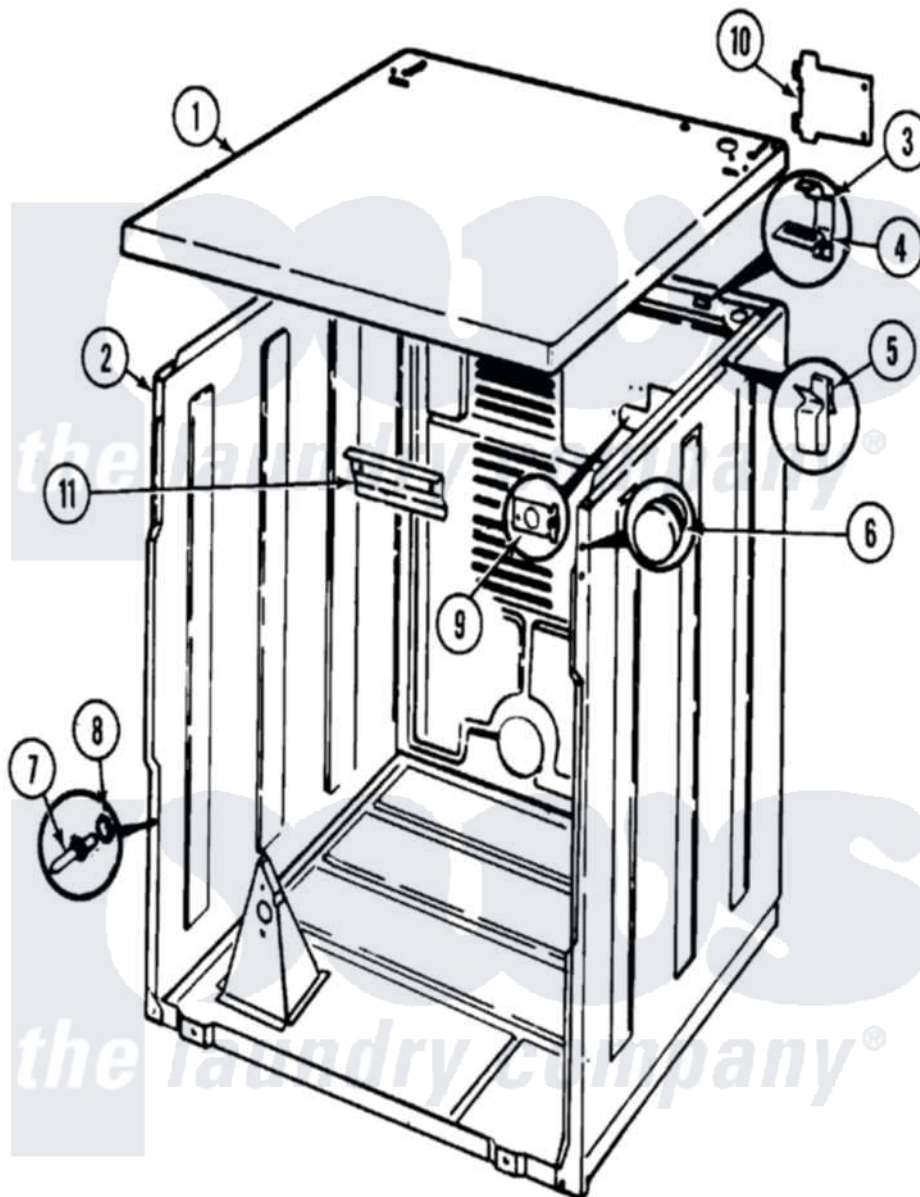

Magic Chef YG216KW 01 - CABINET

Magic Chef [Residential Magic Chef YG216KW Dryer Parts](#) Parts Diagram 01 - CABINET
 Click on the part number to view part

Item	Original Part Number	Replaced By	Status	Part Description
1	53-2435		Not Available	TOP, CABINET
2	53-2147	31001714		Cabinet And Base Assembly
3	63-5712			Hinge, Cabinet Top
4	33-0930			Pad, Top Hinge
"	25-3092	90767		Screw, 8A X 3/8 HeX Washer Head Tapping
5	25-3034			Clip, Wiring
6	33-2653			Bumper, Cabinet
7	53-0643			Pin, Locator
8	53-0200			Sleeve, Locator Pin
"	25-0224	3400029		Nut, Adapter Plate
9	W10124350		Not Available	NOT REQUIRED PART OR SEE NOTE
10	53-0136			Cover, Supply Cord
"	25-7857	90767		Screw, 8A X 3/8 HeX Washer Head Tapping
11	W10124350		Not Available	NOT REQUIRED PART OR SEE NOTE