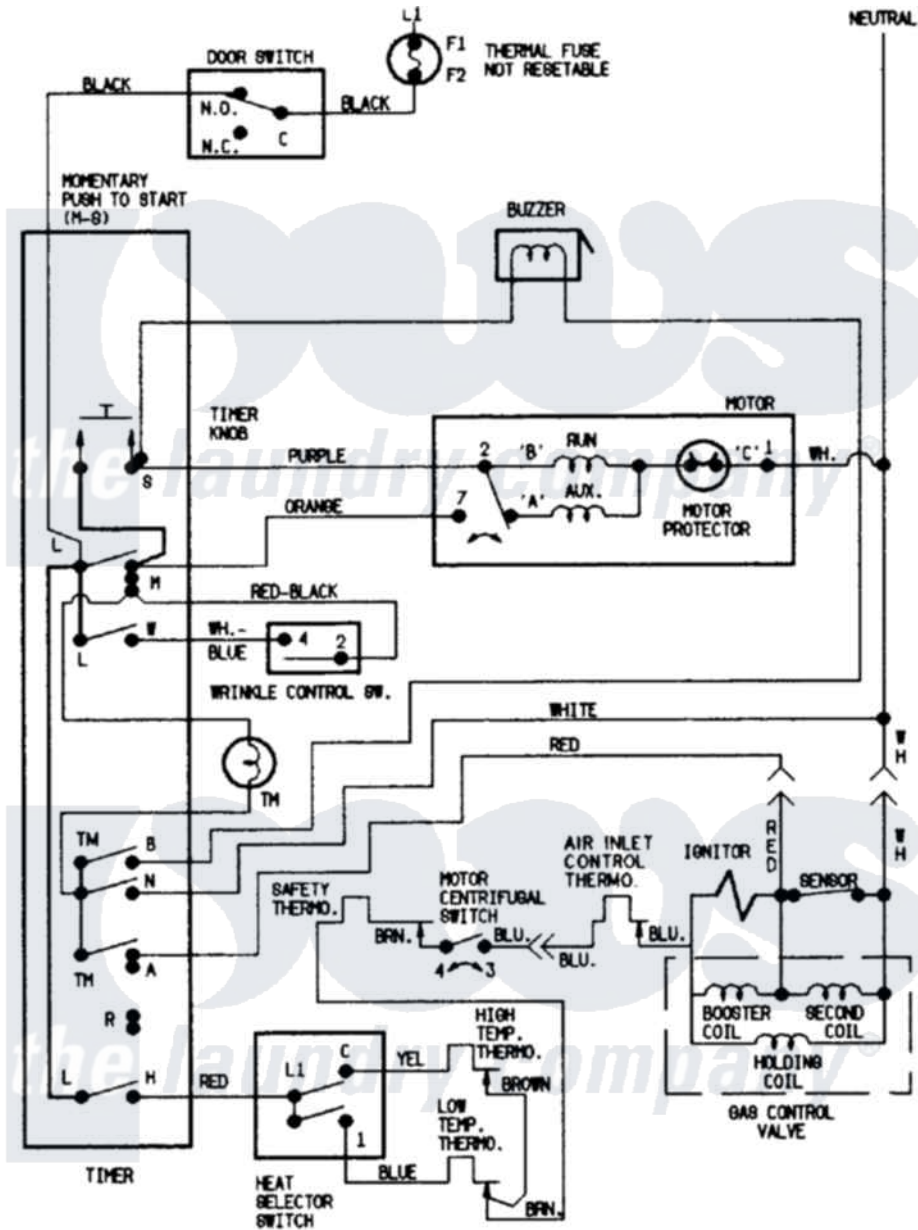

# Magic Chef YG216KW 07 - WIRING INFORMATION

Magic Chef [Residential Magic Chef YG216KW Dryer Parts](#) Parts Diagram 07 - WIRING INFORMATION  
 Click on the part number to view part

Item	Original Part Number	Replaced By	Status	Part Description
NI	15001222		Not Available	WIRING INFORMATION
"	15001216		Not Available	WIRING INFORMATION