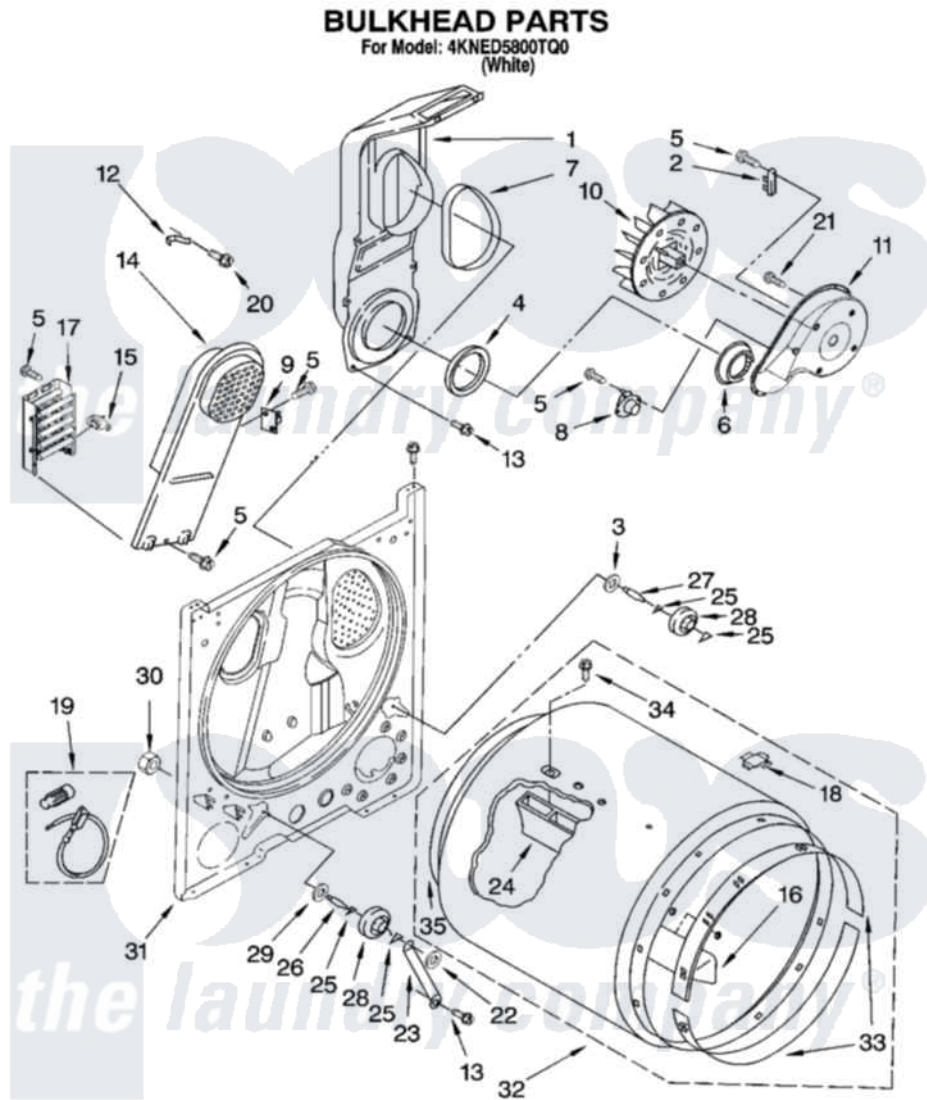

Maytag 4KNED5800TQ0 03 - BULKHEAD PARTS, OPTIONAL PARTS (NOT INCLUDED)

W10245254

5

Maytag [Residential Maytag 4KNED5800TQ0 Dryer Parts](#) Parts Diagram 03 - BULKHEAD PARTS, OPTIONAL PARTS (NOT INCLUDED)

[Click on the part number to view part](#)

Item	Original Part Number	Replaced By	Status	Part Description
1	348368			Lint Chute Assembly
2	3392519			Thermal Limiter
3	3388703			Washer, Support
4	347139			Seal, Lint Chute
5	90767			Screw, 8A X 3/8 HeX Washer Head Tapping
6	696302			Shield, Exhaust
7	339956			Seal, Air Duct To Bulkhead
8	3387137			Thermostat, Internal-Bias
9	3977393	279816		Cutoff-Tml
10	694089			Wheel, Blower
11	8577230			Housing, Blower
12	3398161			CLIP
13	343641	681414		Screw, 10AB X 1/2
14	8541818			Box, Heater

15	3977767		Thermostat, High Limit 250 F
16	3403636		Baffle, Drum
17	3403585	279838	Element
18	8066086		Plug, Drum Hole
19	279457		Wire Kit, Terminal
20	489463		Screw, 8-18 X 1/16
21	3390647	488729	Screw
22	90296		Nut, Push On
23	3976434		Bracket, Support Shaft
24	692490		Baffle, Drum
25	690997		Washer, Thrust
26	3399506	W10359270	Shaft, Drum Roller Threads
27	3399507	W10359269	Shaft, Drum Roller Threads
28	3397590	349241T	Support
29	348197		Washer, Support
30	3359452		Nut, Lock
31	3403410		Bulkhead
32	695587		Drum Assembly
33	692526	279441	BeaRng-Rng
34	W10219342		Screw, Baffle Mounting
35	3406130	279857	Seal
NI	BLANK	Not Available	ACCESSORY PARTS
"	279948	4392065	Kit, Dryer Repair
"	3406839		Dry Rack Assembly
"	8522199		Accessory Parts
"	72017		Paint, Touch-Up
"	4392899		Paint, Touch-Up
"	350930		Paint, Pressurized Spray B
"	4392901		Paint, Pressurized Spray
"	350938		Paint, Pressurized Spray B
"	799344		Paint, Touch-Up)
"	4392900		Paint, Bulk)