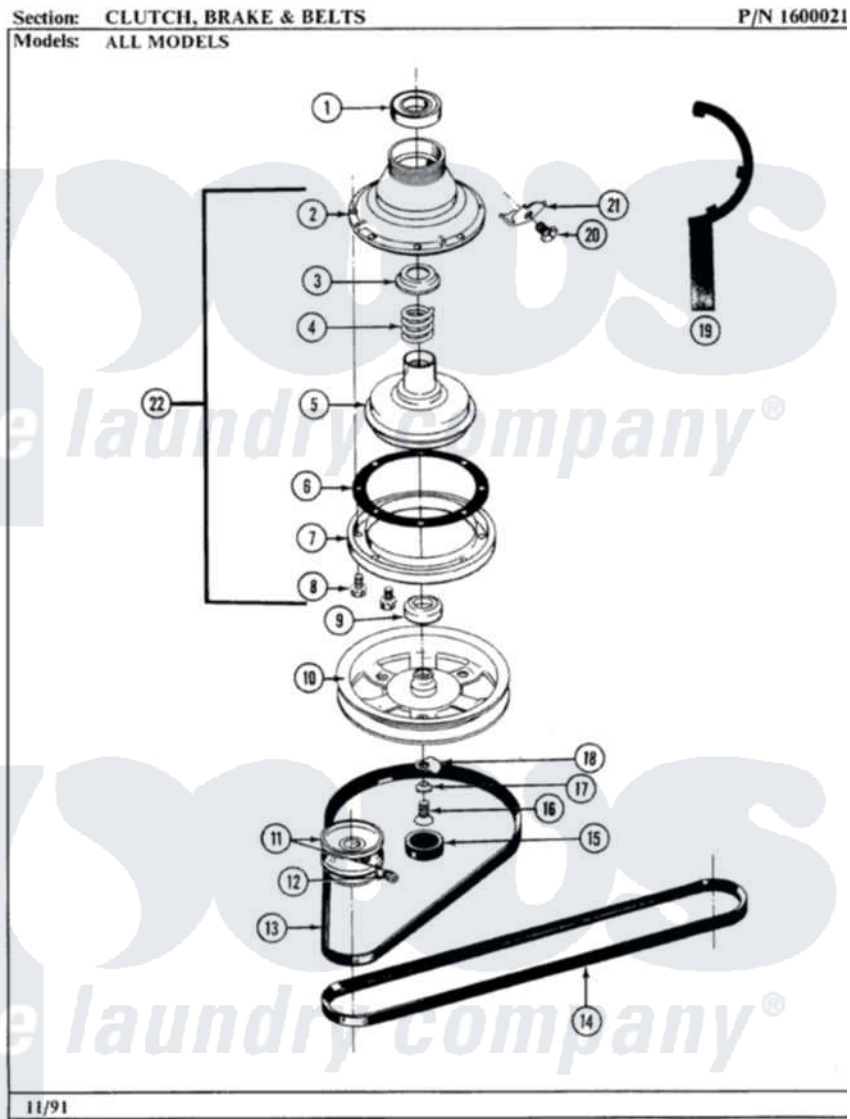

Maytag A104 03 - CLUTCH, BRAKE & BELTS

30

Maytag Residential Maytag A104 Washer Parts Parts Diagram 03 - CLUTCH, BRAKE & BELTS
 Click on the part number to view part

Item	Original Part Number	Replaced By	Status	Part Description
1	Y200720	22003441		Bearing, Rear
2	211045	6-2011900		Brake Asse
3	211039	6-2011900		Brake Asse
4	211041	6-2011900		Brake Asse
5	201126	6-2011900		Brake Asse
6	211042	6-2011900		Brake Asse
7	211043	6-2011900		Brake Asse
8	211000			SCREW, BRAKE DRUM (HEX HEAD)
9	200835			Bearing, Brake Rotor
10	211059	6-2301530		Pulley
11	200816	6-2008160		Pulley- MO
12	Y053241			Set Screw, Motor Pulley
13	211125			V Belt, Drive Pulley
14	211124			Part Not Used
15	211038		Not Available	CAP, OIL RETAINER
16	211375	681582		Screw

17	211090	22003555	Washer, Stop Lug
18	211089		Lug, Stop Pulley
19	Y038315	038315	Tool
20	213326		Bolt, Sems Retaining Clip
21	213325		Clip, Retaining
22	201190	6-2011900	Brake Asse