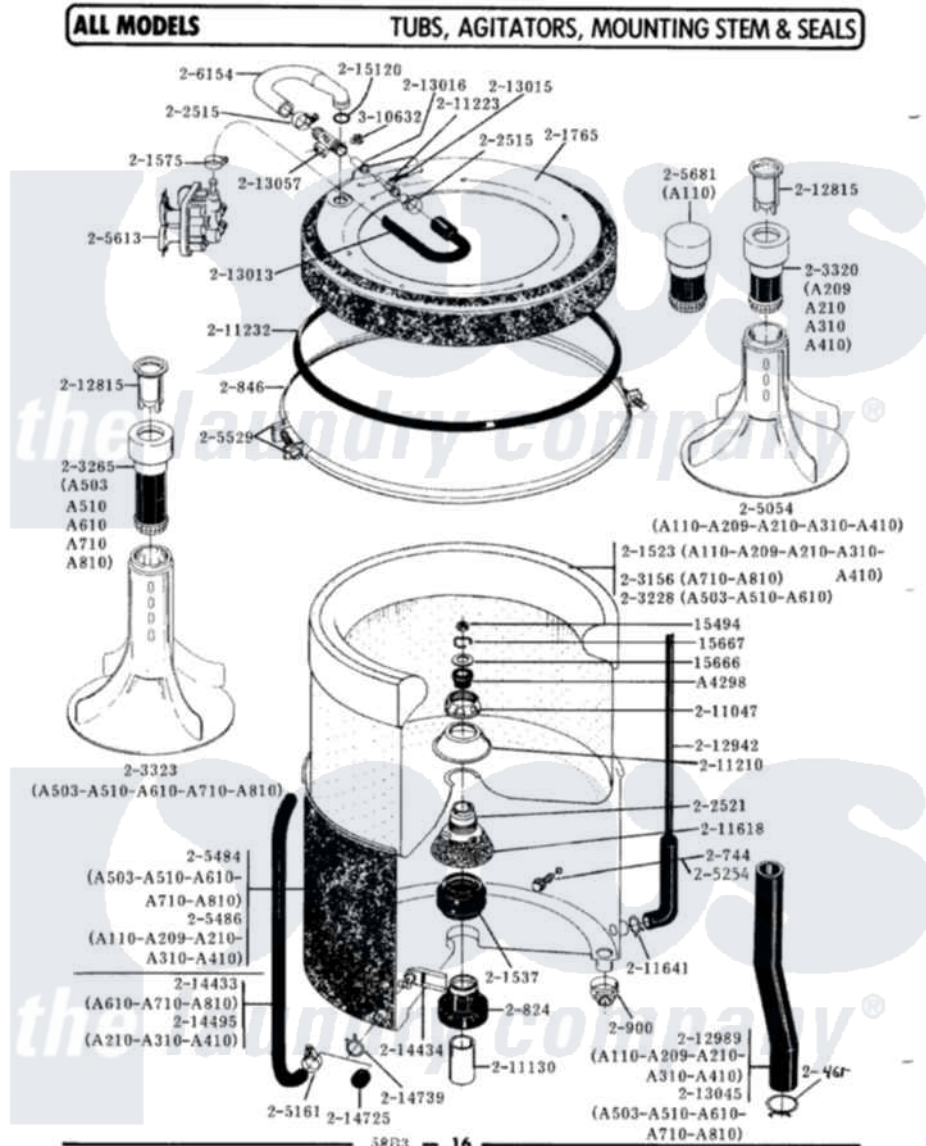

Maytag A110 09 - TUB, AGITATOR, MOUNTING STEM & SEAL

Maytag Residential Maytag A110 Washer Parts Parts Diagram 09 - TUB, AGITATOR, MOUNTING STEM & SEAL
 Click on the part number to view part

Item	Original Part Number	Replaced By	Status	Part Description
1	A04298		Not Available	SEAL, AGITATOR DRIVE SHAFT
2	Y015494			Stop Ring-Agitator Shaft
3	Y015666			Washer, Retaining -
4	Y015667			Retaining Ring
5	Y054867			Washer, Lock
6	200744	W10175939		Bolt
7	200824	6-2040130		Tub Bearin
8	200846			Clamp - Tub Cover
9	200900	616099		Clamp
10	201523		Not Available	INNER TUB
11	201537	6-2095720		Mounting S
12	201575			Clamp, Hose
13	201765		Not Available	COVER, TUB
14	202515	596669		Clamp, Manifold
15	202521	6-2095720		Mounting S
16	203156		Not Available	INNER TUB