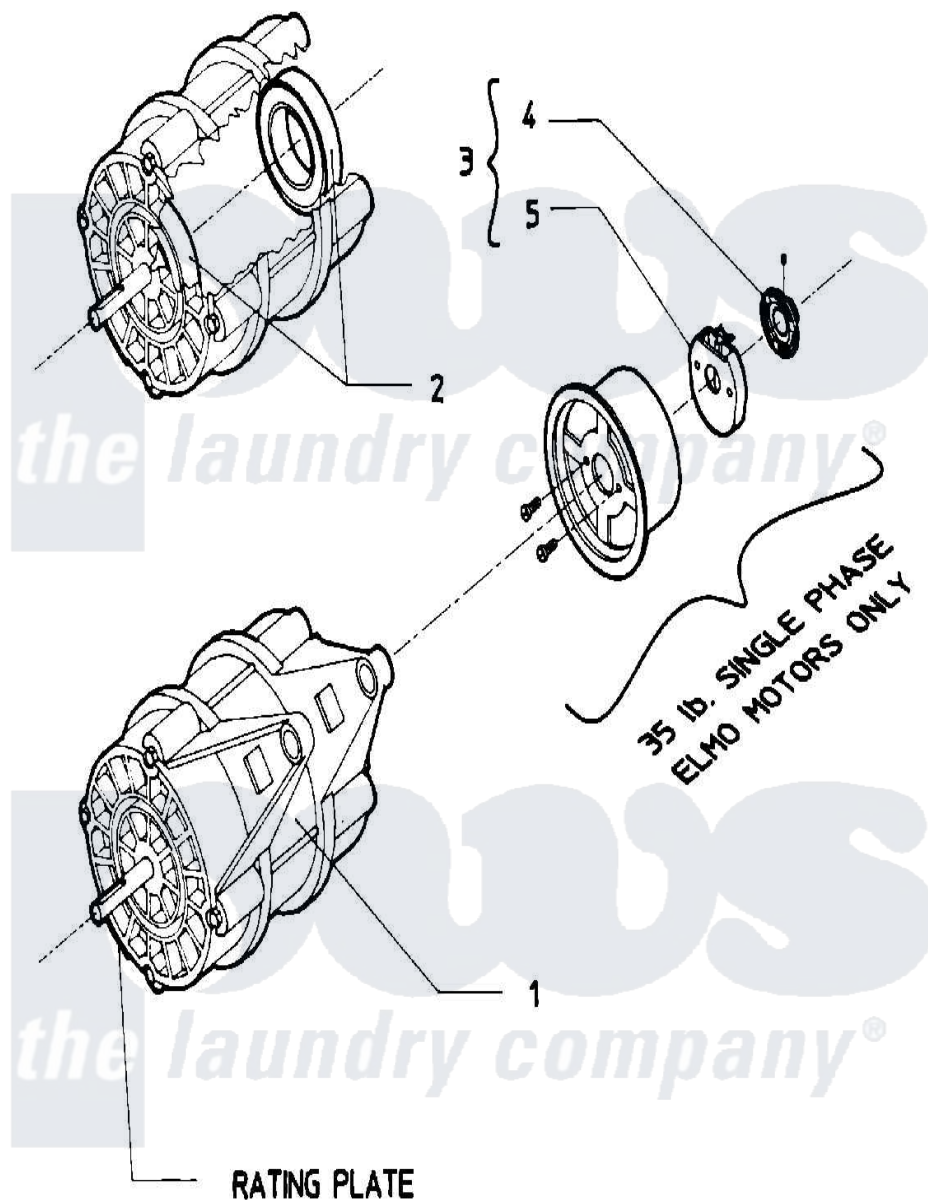

Maytag AT18PN1 07 - MOTOR

Maytag [Residential Maytag AT18PN1 Washer Parts](#) Parts Diagram 07 - MOTOR
 Click on the part number to view part

Item	Original Part Number	Replaced By	Status	Part Description
001	24001078			Motor, 2SP
"	24001082			Motor, 2SP
002	24001018			Bearing, 6204-2RS
003	W10124350		Not Available	PART NOT USED