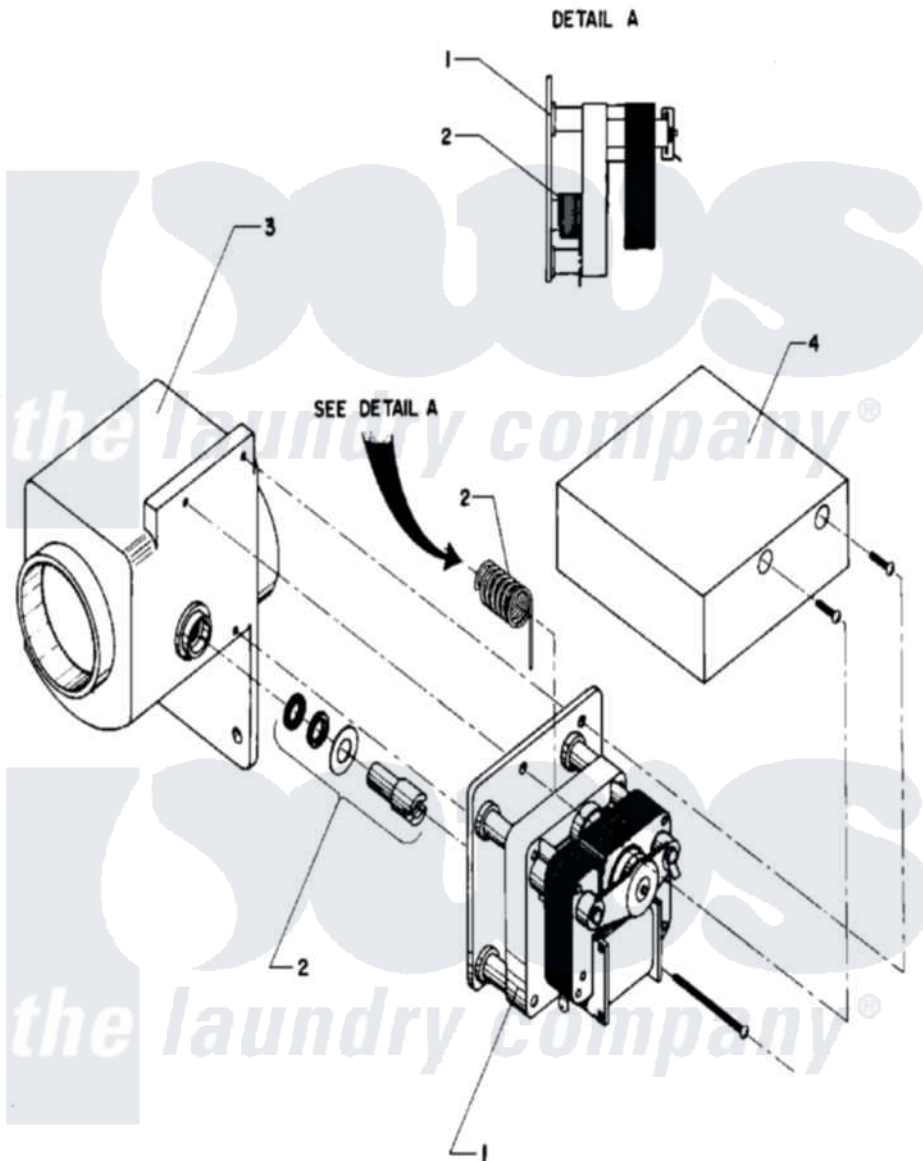

# Maytag AT18PN1 08 - DRAIN VALVE

Maytag [Residential Maytag AT18PN1 Washer Parts](#) Parts Diagram 08 - DRAIN VALVE  
 Click on the part number to view part

Item	Original Part Number	Replaced By	Status	Part Description
001	<a href="#">24001116</a>			Valve, Drain
"	<a href="#">24001530</a>			Valve, Motor Drain
002	<a href="#">24001528</a>			Shaft, Drive And Seal Kit
003	<a href="#">24001570</a>			Valve Body
004	24001571		Not Available	COVER, DRAIN VALVE MOTOR