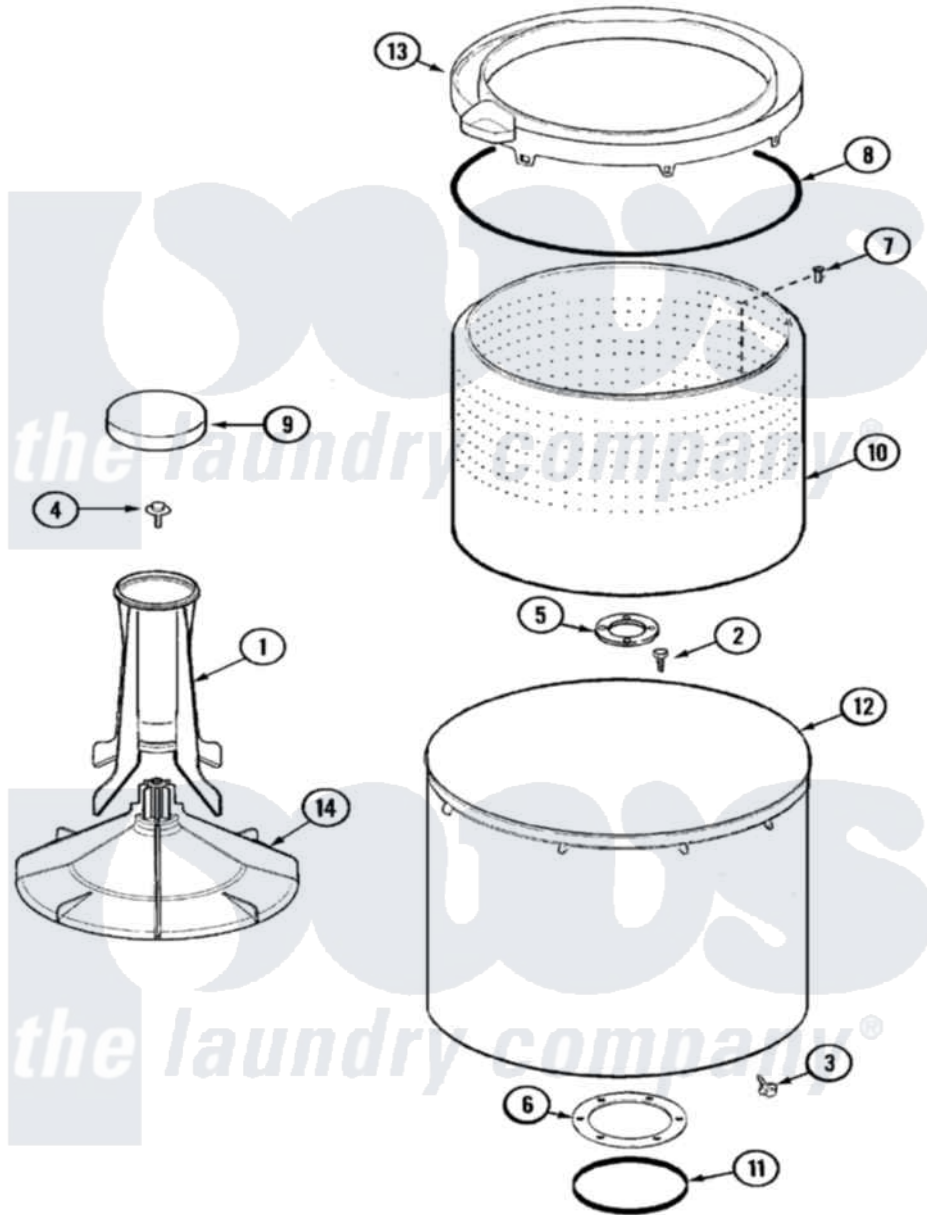

Maytag CAV1000AWW 08 - TUB

Maytag Residential Maytag CAV1000AWW Washer Parts Parts Diagram 08 - TUB
 Click on the part number to view part

Item	Original Part Number	Replaced By	Status	Part Description
1	21001521			Top, Agitator
2	21001510	22002947		Bolt, Tub
3	25-7953	22002933		Screw
4	25-8004	W10309247		Screw
5	35-3685			Gasket, Basket To Centerpost
6	35-3686			Gasket, Tub To Housing
7	25-7967	3400504		Screw
8	35-2328			Seal, Tub Top
9	21001528			CAP, AGITATOR
10	21001529			Basket Assembly
11	35-2978			Seal, Tub/Housing
12	35-3700			Tub Assembly
13	21001531		Not Available	TOP, TUB (PLASTIC)
14	21001530			Base, Agitator