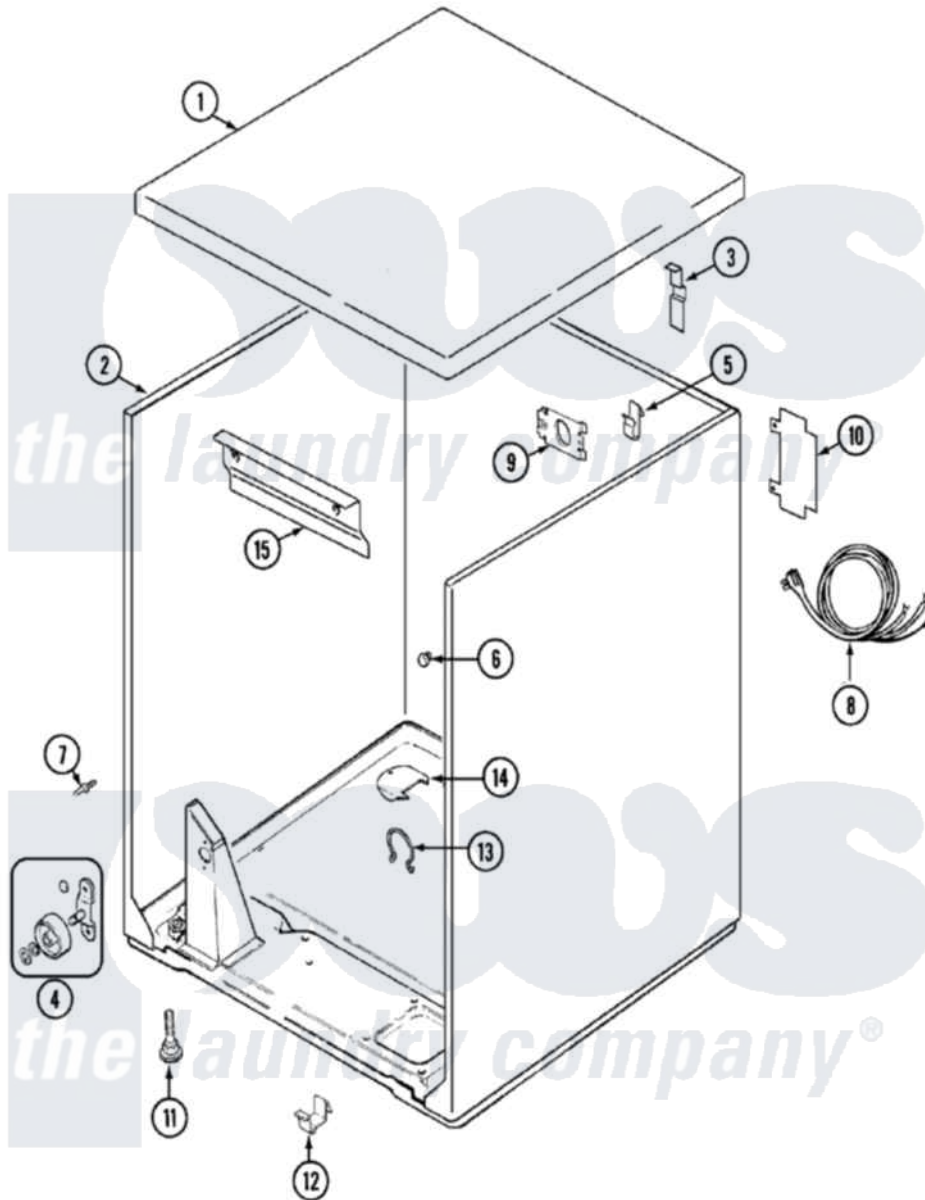

Maytag CYG1000AWW 01 - CABINET

Maytag Residential Maytag CYG1000AWW Dryer Parts Parts Diagram 01 - CABINET
 Click on the part number to view part

Item	Original Part Number	Replaced By	Status	Part Description
1	31001423			Top, Cabinet
2	53-2559	31001714		Cabinet And Base Assembly
3	63-5712			Hinge, Cabinet Top
"	25-3092	90767		Screw, 8A X 3/8 HeX Washer Head Tapping
4	LA-1008			Rr Roller Kit
"	LA-1007	12002126		Reinforcement Brace/Glide Kit
5	25-3034			Clip, Wiring
6	33-2653			Bumper, Cabinet
7	21001829			Post, Locating
8	53-0136			Cover, Supply Cord
11	63-5834		Not Available	LEG, LEVELING
12	53-0120			Clip, Front Panel
13	31001320	16515		Clip
14	53-1921			Shield, Wiring
"	25-7741	W10116760		Screw