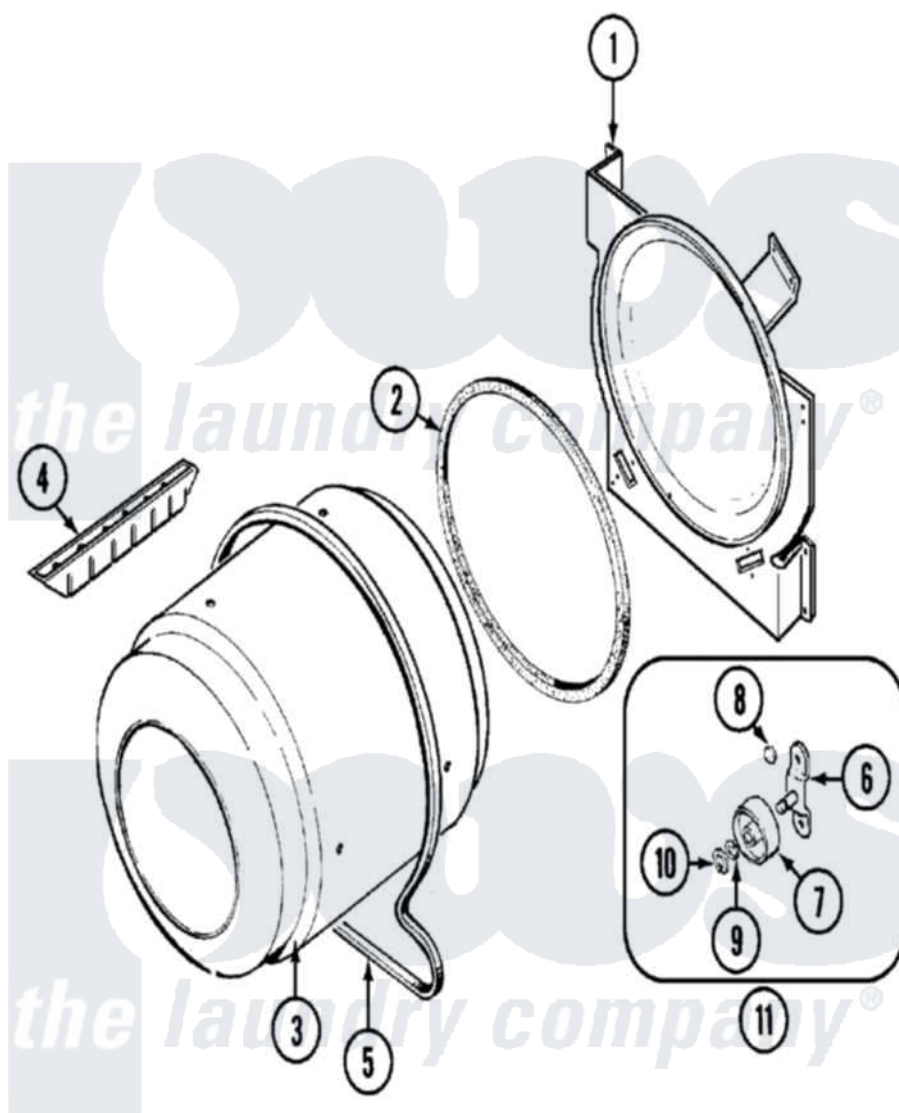

Maytag CYG1000AWW 07 - TUMBLER

Maytag Residential Maytag CYG1000AWW Dryer Parts Parts Diagram 07 - TUMBLER
 Click on the part number to view part

Item	Original Part Number	Replaced By	Status	Part Description
1	LA-1054			Dryer Bulkhead Kit
"	25-7733	681414		Screw, 10AB X 1/2
2	53-0281	31001747		Seal Assembly
3	53-1250			Cylinder
4	25-7759	3196164		Screw
"	Y02100002		Not Available	BAFFLE (WHT)
5	31531589	341241		Belt
6	53-0197			Support Assembly-Cylinder Rear
"	25-7101	3351614		Screw, Gearcase Cover Mounting
7	31001096			Roller
8	25-7813			Spacer
9	25-7814			Washer
10	25-7854			Ring, Retaining
11	LA-1008			Rr Roller Kit