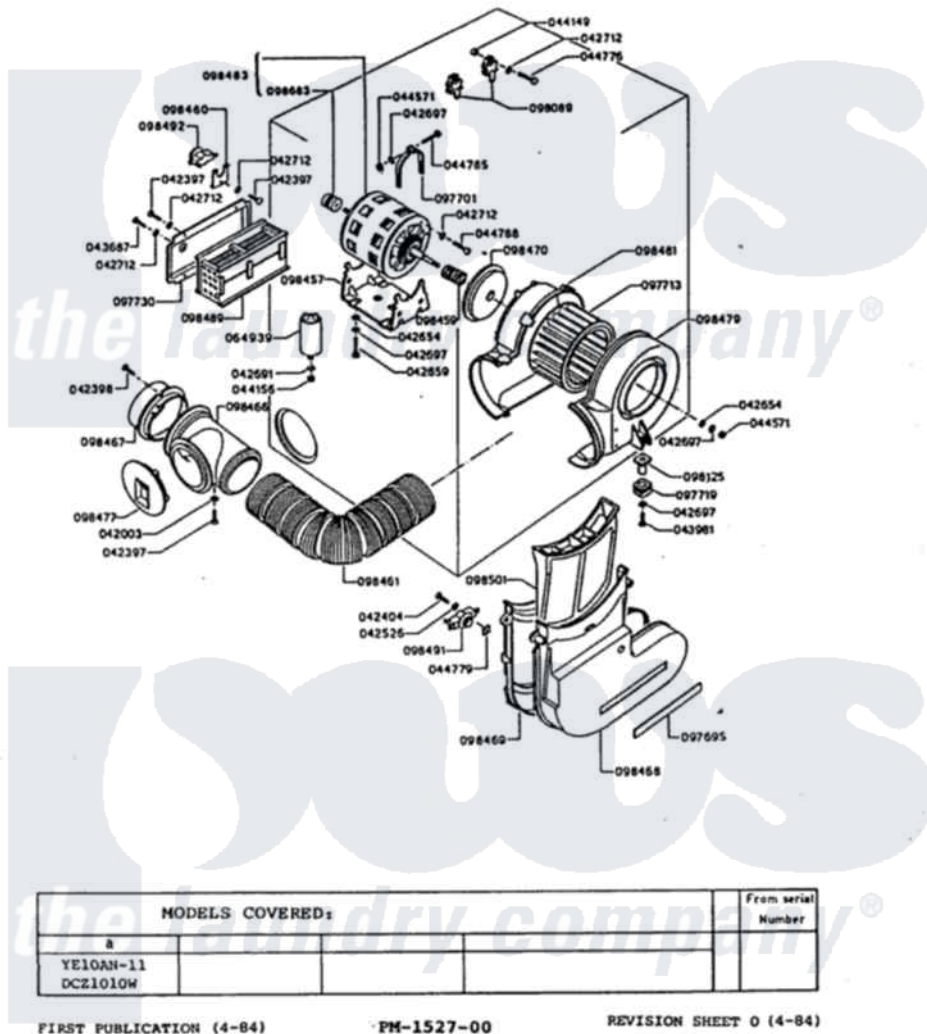

Maytag DCZ1010 04 - MOTOR (DCZ1010)

Maytag Residential Maytag DCZ1010 Stacked Washer and Dryer Parts Parts Diagram 04 - MOTOR (DCZ1010)
 Click on the part number to view part

Item	Original Part Number	Replaced By	Status	Part Description
1	042003		Not Available	FLAT WASHER
2	042397	8-1400-0-6		Small Round Box
3	042398		Not Available	SCREW
4	042404		Not Available	BOLT
5	042526		Not Available	FLAT WASHER
6	042654		Not Available	FLAT WASHER
7	042659		Not Available	SCREW
8	Y042691		Not Available	WASHER
9	042697		Not Available	LOCKWASHER
10	042712		Not Available	LOCKWASHER
11	043687		Not Available	SCREW
12	043981		Not Available	SCREW
13	044149		Not Available	NUT
14	044156		Not Available	NUT
15	044571		Not Available	NUT
16	044776		Not Available	BOLT

17	044779	Not Available	NUT
18	044785	Not Available	SCREW
19	044788	Not Available	SCREW
20	064939		Capacitor
21	097695	Not Available	FOAM TAPE
22	097701	Not Available	MOTOR CLAMP
23	097713	Not Available	FAN
24	097719	Not Available	RUBBER GROMMET
25	097730	Not Available	HEATER COVER
26	098089	Not Available	TERMINAL BLOCK
27	098125	Not Available	PIVOT
28	098457	Not Available	MOTOR MTG BRKT
29	098459	Not Available	SPRING
30	098460	Not Available	TSTAT MTG CLIP
31	098461	Not Available	EXHAUST HOSE
32	098466	Not Available	HOSE CONNECTOR
33	098467	Not Available	RING NUT
34	098468	Not Available	CONVEYOR
35	Y098469	Not Available	CONVEYOR COVER
36	098470	Not Available	SCROLL LID
37	098477	Not Available	PLUG
38	098479	Not Available	FRONT SCROLL
39	098481	Not Available	BACK SCROLL
40	098483	Not Available	MOTOR & PULLEY
41	098489	Not Available	HEATER
42	098491	Not Available	THERMOSTAT
43	098492	Not Available	SAFETY TSTAT
44	098501	Not Available	FILTER ASM
45	098683	Not Available	MOTOR PULLEY