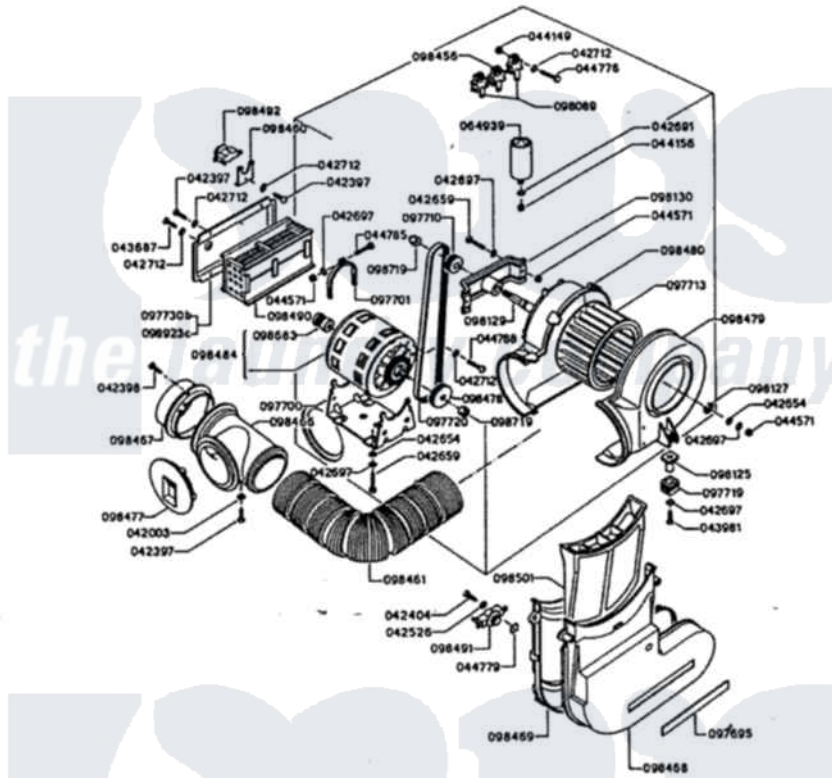

Maytag DCZ1010 05 - MOTOR (DCZ1040)

-MODELS COVERED:			From serial Number
b	c		
YE10AN-12 DCZ1040W	YE10AA-12 DCZ1040AM		

PM-1527-00

29

Maytag Residential Maytag DCZ1010 Stacked Washer and Dryer Parts Parts Diagram 05 - MOTOR (DCZ1040)
 Click on the part number to view part

Item	Original Part Number	Replaced By	Status	Part Description
2	042397	8-1400-0-6		Small Round Box
3	042398		Not Available	SCREW
4	042404		Not Available	BOLT
5	042526		Not Available	FLAT WASHER
6	042654		Not Available	FLAT WASHER
7	042659		Not Available	SCREW
8	Y042691		Not Available	WASHER
9	042697		Not Available	LOCKWASHER
10	042712		Not Available	LOCKWASHER
11	043687		Not Available	SCREW
12	043981		Not Available	SCREW
13	044149		Not Available	NUT
14	044156		Not Available	NUT
15	044571		Not Available	NUT
16	044776		Not Available	BOLT
17	044779		Not Available	NUT

18	044785	Not Available	SCREW
19	044788	Not Available	SCREW
20	064939		Capacitor
21	097695	Not Available	FOAM TAPE
22	097700	Not Available	MOTOR MTG BRKT
23	097701	Not Available	MOTOR CLAMP
24	097710	Not Available	PULLEY
25	097713	Not Available	FAN
26	097719	Not Available	RUBBER GROMMET
27	097720	Not Available	BELT
29	098089	Not Available	TERMINAL BLOCK
30	098125	Not Available	PIVOT
31	098127	Not Available	RETAINING RING
32	098129		Fan Shaft
33	098130	098131	Shaft/Brkt Kit
34	098456	Not Available	TERMINAL BLOCK
35	098460	Not Available	TSTAT MTG CLIP
36	098461	Not Available	EXHAUST HOSE
37	098466	Not Available	HOSE CONNECTOR
38	098467	Not Available	RING NUT
39	098468	Not Available	CONVEYOR
40	Y098469	Not Available	CONVEYOR COVER
41	098477	Not Available	PLUG
42	098478	Not Available	PULLEY
43	098479	Not Available	FRONT SCROLL
44	098480	Not Available	BACK SCROLL
45	098484	Not Available	MOTOR & PULLEY
46	098490	Not Available	HEATER
47	098491	Not Available	THERMOSTAT
48	098492	Not Available	SAFETY TSTAT
49	098501	Not Available	FILTER ASM
50	098683	Not Available	MOTOR PULLEY
51	098719	Not Available	NUT