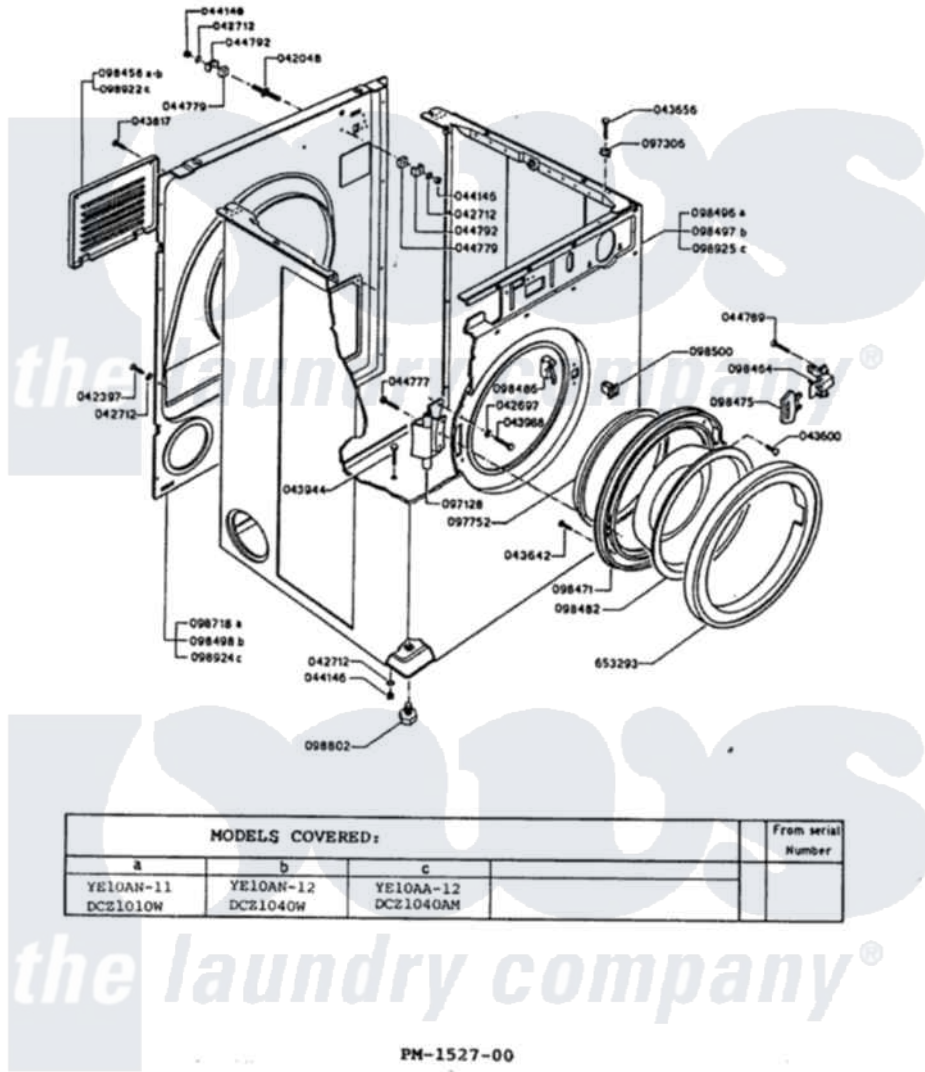

Maytag DCZ1040AM 01 - CABINET & DOOR

Maytag Residential Maytag DCZ1040AM Stacked Washer and Dryer Parts Parts Diagram 01 - CABINET & DOOR

[Click on the part number to view part](#)

Item	Original Part Number	Replaced By	Status	Part Description
1	042048		Not Available	SCREW
2	042397	8-1400-0-6		Small Round Box
3	042697		Not Available	LOCKWASHER
4	042712		Not Available	LOCKWASHER
5	043600		Not Available	SCREW
6	Y043642	414004-35		Screw
7	043656		Not Available	SCREW
8	043817		Not Available	SCREW
9	043944		Not Available	SCREW
10	043988		Not Available	SCREW
11	044146		Not Available	NUT
12	044777		Not Available	SCREW
13	044779		Not Available	NUT
14	044789		Not Available	SCREW
15	044792		Not Available	CLAMP
16	097128			Door Hinge Assembly

17	097306	Not Available	LID FRONT PIECE
18	097752	Not Available	GASKET TRIM
20	098464	Not Available	CATCH
21	098471	Not Available	DOOR FLANGE
22	098475	Not Available	DOOR HANDLE
23	098482	Not Available	DOOR
24	098486	Not Available	MICROSWITCH
28	098500	Not Available	DOOR CATCH
30	098802	Not Available	LEVELER
31	Y098922	Not Available	ACCESS DOOR
32	Y098924	Not Available	BACK PANEL
33	Y098925	Not Available	CABINET
34	653293	Not Available	DOOR FRAME