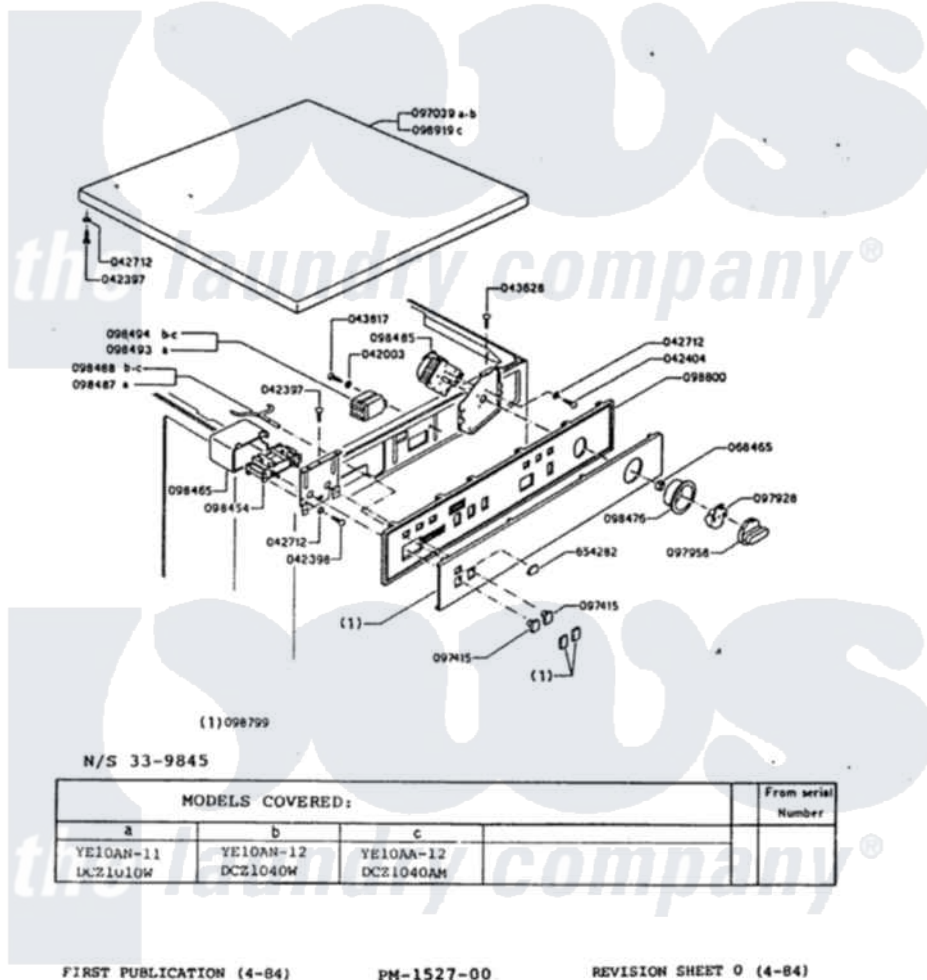

Maytag DCZ1040AM 02 - CONTROL PANEL

Maytag Residential Maytag DCZ1040AM Stacked Washer and Dryer Parts Parts Diagram 02 - CONTROL PANEL

Click on the part number to view part

Item	Original Part Number	Replaced By	Status	Part Description
1	042003		Not Available	FLAT WASHER
2	042397	8-1400-0-6		Small Round Box
3	042398		Not Available	SCREW
4	042404		Not Available	BOLT
5	042712		Not Available	LOCKWASHER
6	043628		Not Available	SCREW
7	043817		Not Available	SCREW
8	068465		Not Available	RING
10	097415		Not Available	PUSHBUTTON
11	097928			Timer Knob
12	097958		Not Available	TIMR KNOB COVER
13	098454		Not Available	PB SWITCH
14	098465		Not Available	SWITCH HOUSING
15	098476		Not Available	PROGRAM INDEX
16	Y098485		Not Available	TIMER
18	098488		Not Available	WARNING LIGHT

20	098494	Not Available	RELAY
21	098799	Not Available	NORGE TRIM KIT
22	098800	Not Available	CONTROL PANEL
23	098919	Not Available	TOP
24	654282	Not Available	GLASS
25	33-9845	Not Available	NAMEPLATE