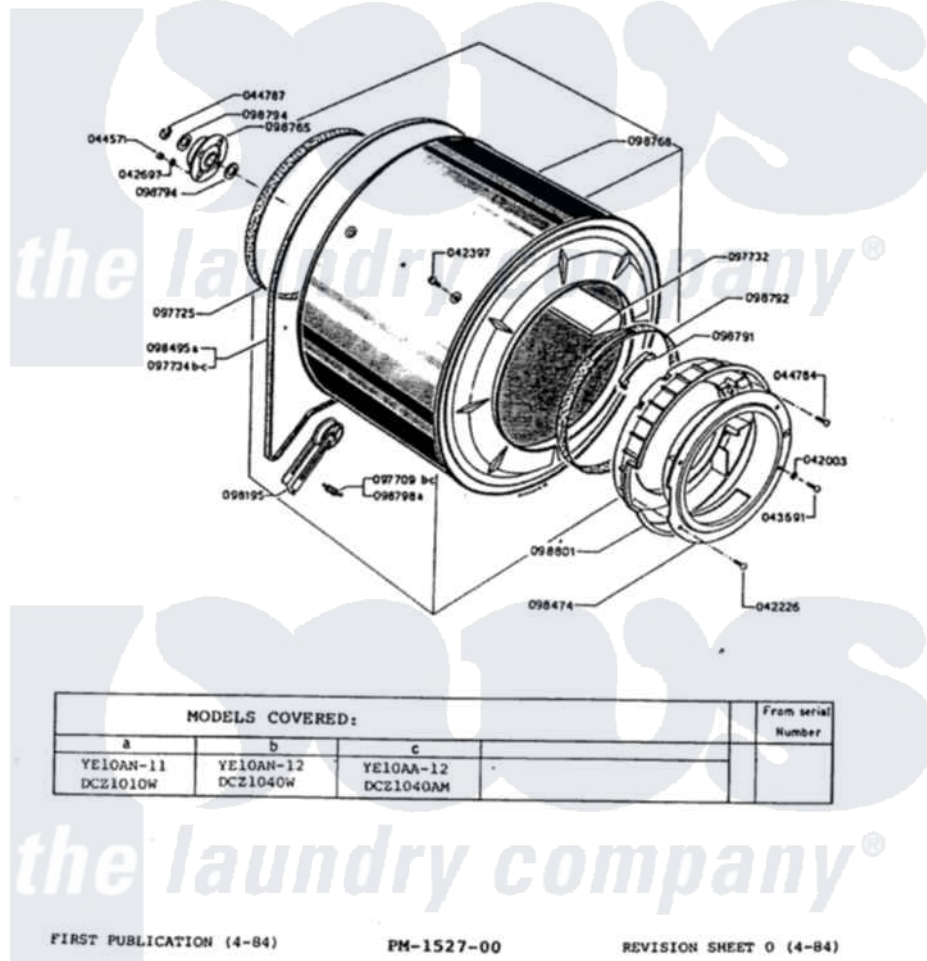

# Maytag DCZ1040AM 03 - DRUM

04

Maytag [Residential Maytag DCZ1040AM Stacked Washer and Dryer Parts](#) Parts Diagram 03 - DRUM  
 Click on the part number to view part

Item	Original Part Number	Replaced By	Status	Part Description
1	042003		Not Available	FLAT WASHER
2	042226		Not Available	SCREW
3	042397	<a href="#">8-1400-0-6</a>		Small Round Box
4	042697		Not Available	LOCKWASHER
5	043691		Not Available	SCREW
6	044571		Not Available	NUT
7	044784		Not Available	SCREW
8	044787		Not Available	SPRING RING
9	097709		Not Available	SPRING
10	097725		Not Available	REAR GASKET
11	097732		Not Available	DRUM PAD
12	097734		Not Available	DRUM BELT
13	098195		Not Available	IDLER PULLEY
14	098474		Not Available	DOOR FRAME
16	098765		Not Available	REAR BEARING
17	098768		Not Available	DRUM

18	098791	Not Available	BEARING
19	098792	Not Available	FRONT GASKET
20	098794	Not Available	SPACER WASHER
22	098801	Not Available	DOOR FLANGE