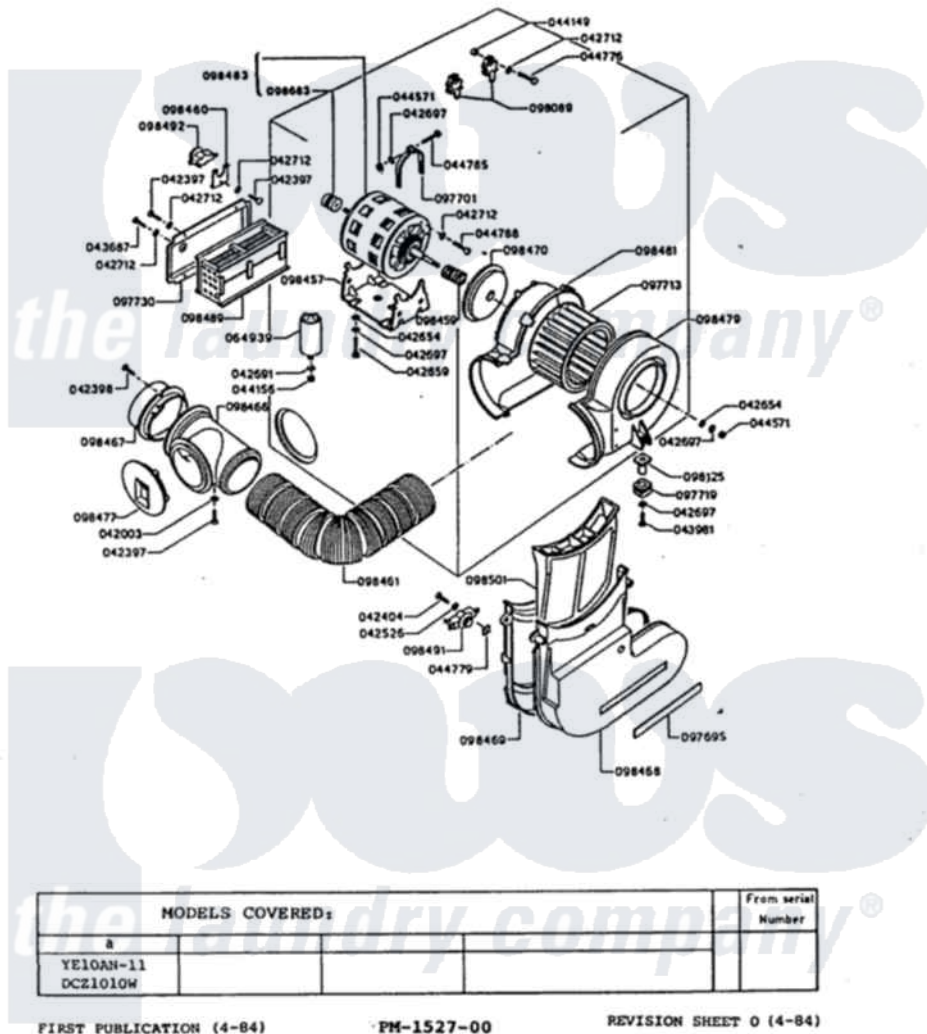

# Maytag DCZ1040AM 04 - MOTOR (DCZ1010)

Maytag Residential Maytag DCZ1040AM Stacked Washer and Dryer Parts Diagram 04 - MOTOR (DCZ1010)

[Click on the part number to view part](#)

Item	Original Part Number	Replaced By	Status	Part Description
2	042397	<a href="#">8-1400-0-6</a>		Small Round Box
3	042398		Not Available	SCREW
4	042404		Not Available	BOLT
5	042526		Not Available	FLAT WASHER
6	042654		Not Available	FLAT WASHER
7	042659		Not Available	SCREW
8	Y042691		Not Available	WASHER
9	042697		Not Available	LOCKWASHER
10	042712		Not Available	LOCKWASHER
11	043687		Not Available	SCREW
12	043981		Not Available	SCREW
13	044149		Not Available	NUT
14	044156		Not Available	NUT
15	044571		Not Available	NUT
16	044776		Not Available	BOLT
17	044779		Not Available	NUT

18	044785	Not Available	SCREW
19	044788	Not Available	SCREW
20	<a href="#">064939</a>		Capacitor
21	097695	Not Available	FOAM TAPE
22	097701	Not Available	MOTOR CLAMP
23	097713	Not Available	FAN
24	097719	Not Available	RUBBER GROMMET
25	097730	Not Available	HEATER COVER
26	098089	Not Available	TERMINAL BLOCK
27	098125	Not Available	PIVOT
28	098457	Not Available	MOTOR MTG BRKT
29	098459	Not Available	SPRING
30	098460	Not Available	TSTAT MTG CLIP
31	098461	Not Available	EXHAUST HOSE
32	098466	Not Available	HOSE CONNECTOR
33	098467	Not Available	RING NUT
34	098468	Not Available	CONVEYOR
35	Y098469	Not Available	CONVEYOR COVER
36	098470	Not Available	SCROLL LID
37	098477	Not Available	PLUG
38	098479	Not Available	FRONT SCROLL
39	098481	Not Available	BACK SCROLL
40	098483	Not Available	MOTOR & PULLEY
41	098489	Not Available	HEATER
42	098491	Not Available	THERMOSTAT
43	098492	Not Available	SAFETY TSTAT
44	098501	Not Available	FILTER ASM
45	098683	Not Available	MOTOR PULLEY