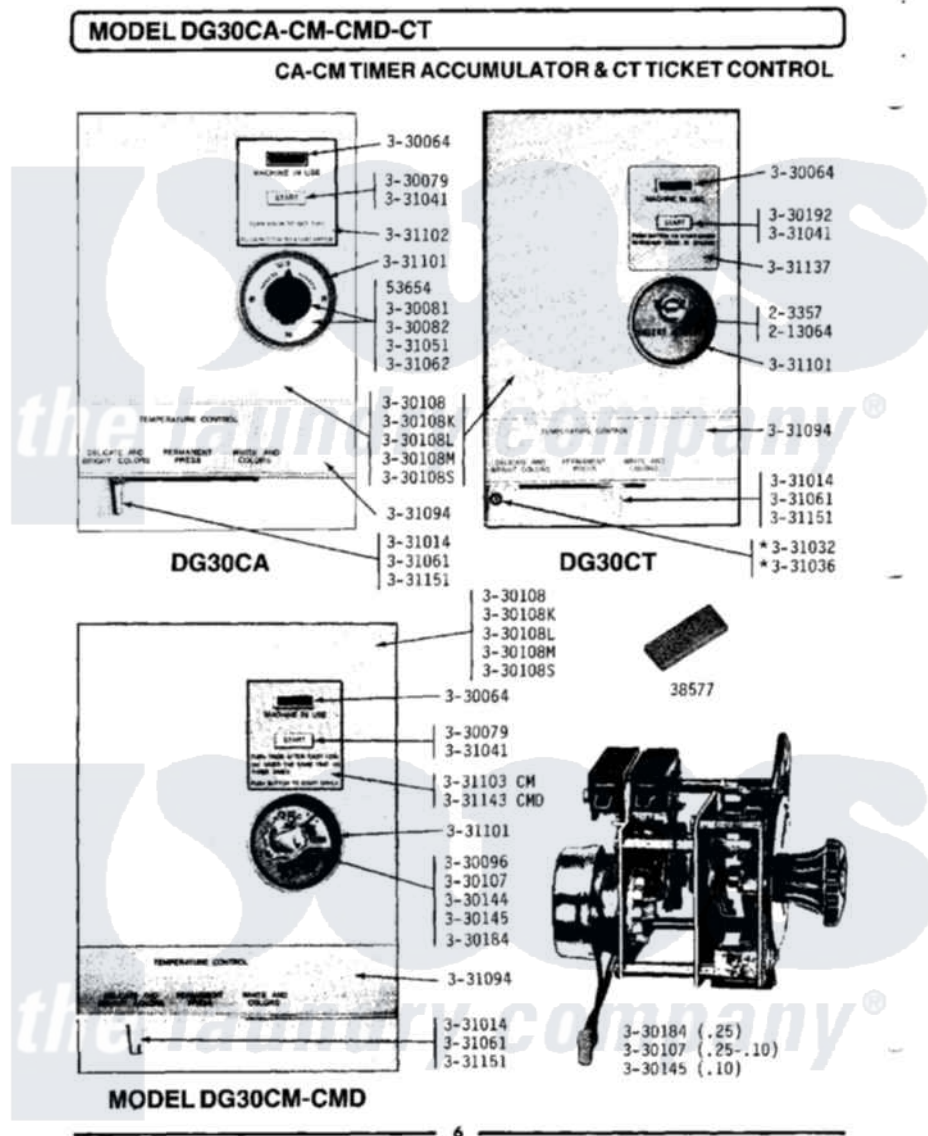

Maytag DG30CM 03 - CM TIMER ACCUMULATOR

Maytag Residential Maytag DG30CM Dryer Parts Parts Diagram 03 - CM TIMER ACCUMULATOR
 Click on the part number to view part

Item	Original Part Number	Replaced By	Status	Part Description
001	NLA		Not Available	TOOL TO ADJUST TIMING SWITC
002	NLA		Not Available	TICKET RECEIVER ASSEMBLY
003	NLA		Not Available	FRONT PLATE F/TICKET CONTRO
004	Y330064			Pilot Light
005	Y330079		Not Available	SWITCH, PUSH-TO-START
006	Y330096	Y330233		Mounting Plt, Cm Timer Accum.
007	NLA		Not Available	TIMER ACCUMULATOR - CM
008	NLA		Not Available	FRONT PANEL-WHITE
009	330108L		Not Available	FRONT PANEL-ALMOND
010	330108M		Not Available	FRONT PANEL-HARVEST WHEAT
011	NLA		Not Available	MOUNTING PLATE (ACCUMULATOR)
012	Y330145		Not Available	CONTA ACCUMULATOR ASSEMBLY

013	330184		Timer Accumulator-25
014	331014	8281196	Screw
015	331032	61002031	Screw, Handle
016	331036		Washer-Front Panel Screws
017	331041		Button-Push-To-Start Switch
018	331061		Knob For Temperature Contro
019	NLA	Not Available	TRIM BAR FOR UPPER PANEL
020	331101	Not Available	BEZEL FOR TIMER-ACCUMULATOR
021	NLA	Not Available	INSTRUCTION PLATE - CM
022	331151		Lever-Temperature Control