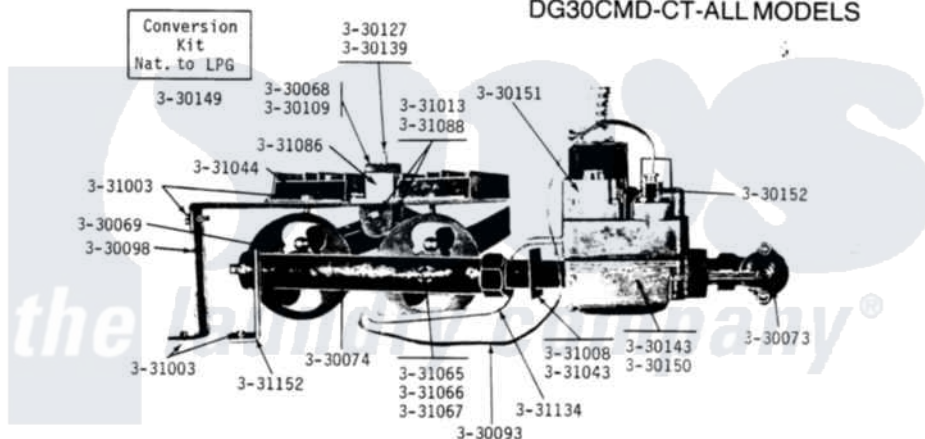

MODEL DG30CA-CM-CMD-CT WHITE RODGERS GAS VALVE

DG30CA-CM-SERIES 01
DG30CMD-CT-ALL MODELS

- 3-30068 Pilot burner - Natural
- 3-30069 Main burner - 2 used
- 3-30073 Shut-off for gas valve
- 3-30074 Manifold for main burner
- 3-30093 Thermocouple
- 3-30098 Support for burner
- 3-30109 Pilot burner - LPG
- 3-30127 Pilot orifice - LPG
- 3-30139 Pilot orifice - Natural
- 3-30143 Gas control assembly - Natural - White-Rodgers
- 3-30149 Conversion kit - Natural to LPG - White-Rodgers
- 3-30150 Gas control assembly - LPG - White-Rodgers
- 3-30151 Main operator and regulator assembly - White-Rodgers
- 3-30152 Power unit - White-Rodgers
- 3-31003 Screw - burner retainer bracket to support - 2 used - burner to bracket - 2 used
- 3-31008 Screw - gas control bracket to hood - 2 used
- 3-31013 Screw - pilot shield to support
- 3-31043 Mounting bracket for gas control
- 3-31044 Retainer bracket for main burner - 2 used
- 3-31065 Orifice for main burner - Natural
- 3-31066 Orifice for main burner - Butane
- 3-31067 Orifice for main burner - Propane
- 3-31086 Shield for pilot burner
- 3-31088 Shield for pilot
- 3-31134 Pilot tube - control to pilot burner
- 3-31152 Bracket for manifold - not shown

Maytag Residential Maytag DG30CM Dryer Parts Parts Diagram 09 - WHITE RODGERS GAS VALVE-SERIES 01
Click on the part number to view part

Item	Original Part Number	Replaced By	Status	Part Description
001	Y330068			Pilot Bumer - Nat.
002	NLA		Not Available	BURNER, MAIN
003	Y330073			Valve, Shut-Off
004	NLA		Not Available	MANIFOLD FOR MAIN BURNER
005	NLA		Not Available	THERMOCOUPLE----NA
006	NLA		Not Available	SUPPORT FOR BURNERS
007	NLA		Not Available	PILOT BURNER - LPG
008	NLA		Not Available	PILOT ORIFICE - LPG
009	NLA		Not Available	PILOT ORIFICE - NAT
010	NLA		Not Available	GAS CONTROL, WR-NATURAL
011	NLA		Not Available	CONVERSION KIT (NAT.TO LPG)
012	NLA		Not Available	GAS CONTROL, WR-LPG
013	NLA		Not Available	MAIN OPERATOR & REGULATOR
014	NLA		Not Available	POWER UNIT