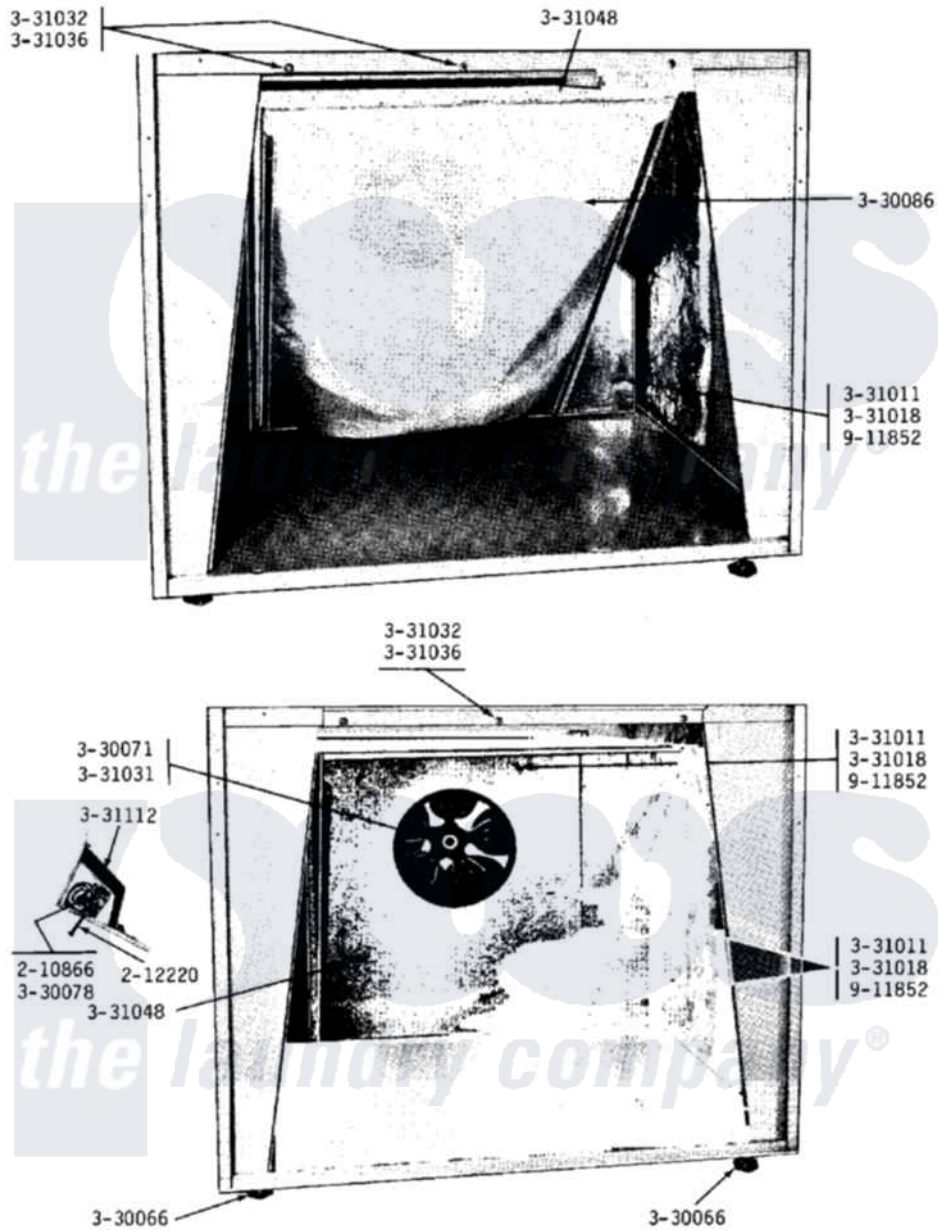

Maytag DG30CM 10 - LINT SCREEN-LOWER FRONT

Maytag [Residential Maytag DG30CM Dryer Parts](#) Parts Diagram 10 - LINT SCREEN-LOWER FRONT
 Click on the part number to view part

Item	Original Part Number	Replaced By	Status	Part Description
001	Y055980			Hi-Temp Adhesive, 2 Oz Tube
002	210866			Nut, Twin Speed
003	212220	213501		Screw, No.6-20 X 1-1/8 Inch
004	NLA		Not Available	LEVELING LEG
005	Y330071		Not Available	IMPELLER FOR BLOWER
006	Y330078			Cool-Down Bypass Switch
007	Y330086			Lint Screen With Frame
008	NLA		Not Available	WING NUT - LINT HOOD TO CAB
009	NLA		Not Available	WASHER-LINT HOOD TO CABINET
010	331031		Not Available	SET SCREW FOR IMPELLER
011	331032	61002031		Screw, Handle
012	331036			Washer-Front Panel Screws
013	331048		Not Available	COVER FOR BLOWER IMPELLER
014	NLA		Not Available	SHIELD FOR DAMPER SWITCH