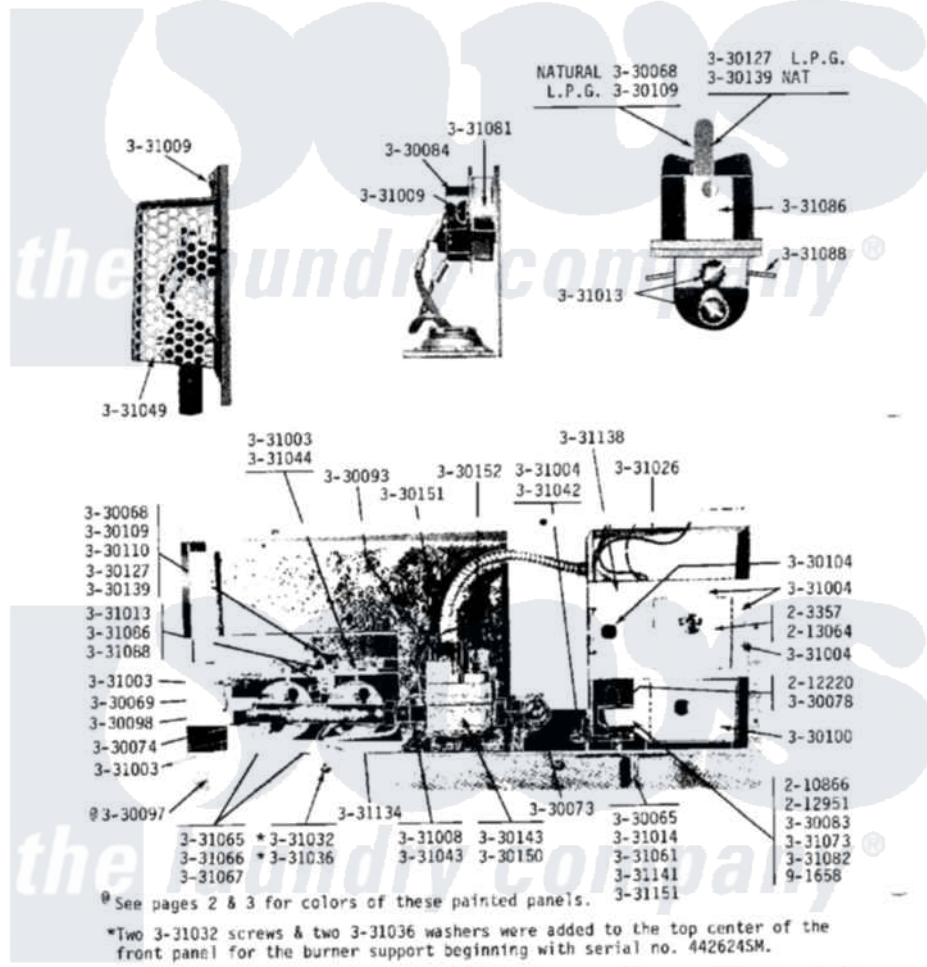

# Maytag DG30CT 05 - BURNER & CONTROLS-UPPER COMPARTMENT

**MODEL DG30CA-CM-CMD-CT**

**BURNER & CONTROLS - UPPER COMPARTMENT**

DG30CA-CM-SERIES 01  
DG30CMD-CT-ALL MODELS

**WHITE RODGERS GAS VALVE**

New gas valve begins with Serial No. 4442175Y for models DG30CA-CM only

Maytag Residential Maytag DG30CT Dryer Parts Parts Diagram 05 - BURNER & CONTROLS-UPPER COMPARTMENT  
Click on the part number to view part

Item	Original Part Number	Replaced By	Status	Part Description
001	NLA		Not Available	TICKET RECEIVER ASSEMBLY
002	<a href="#">210866</a>			Nut, Twin Speed
003	212220	<a href="#">213501</a>		Screw, No.6-20 X 1-1/8 Inch
004	<a href="#">212951</a>			Screw, No.6-32 X 1/4 Inch
005	NLA		Not Available	FRONT PLATE F/TICKET CONTRO
006	NLA		Not Available	CLIP - ACTUATOR TO CABINET
007	<a href="#">Y330068</a>			Pilot Burner - Nat.
008	NLA		Not Available	BURNER, MAIN
009	<a href="#">Y330073</a>			Valve, Shut-Off
010	NLA		Not Available	MANIFOLD FOR MAIN BURNER
011	Y330083		Not Available	CONTROL, TEMPERATURE
012	<a href="#">330084</a>			Thermostat, Hi-Limit
013	NLA		Not Available	THERMOCOUPLE---NA
014	NLA		Not Available	FRONT PANEL-WHITE