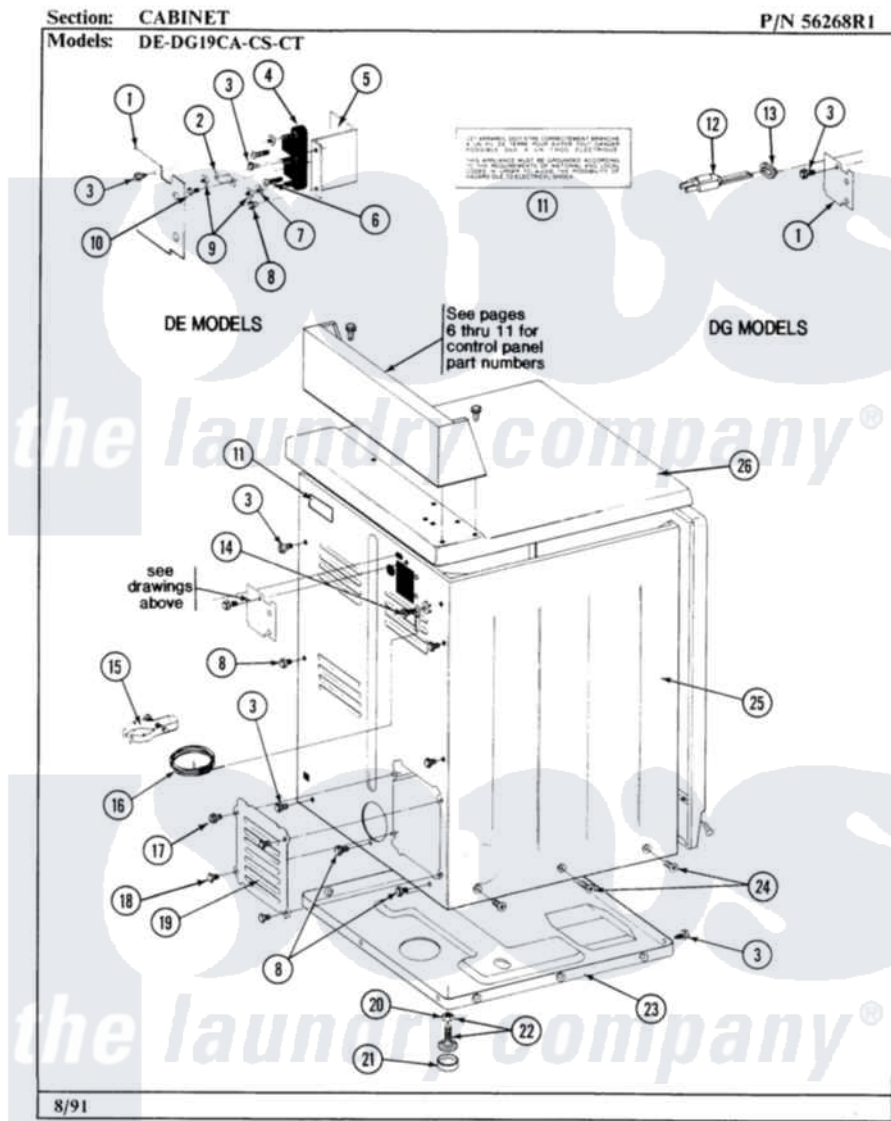

Maytag DG31CM 02 - REAR VIEW

Maytag Residential Maytag DG31CM Dryer Parts Parts Diagram 02 - REAR VIEW
 Click on the part number to view part

Item	Original Part Number	Replaced By	Status	Part Description
001	Y052749	62739		Nut, Lock
002	NLA		Not Available	LEVELING LEG
003	Y330080		Not Available	SPIDER & SHAFT ASSEMBLY
004	331026	90767		Screw, 8A X 3/8 HeX Washer Head Tapping
005	331032	61002031		Screw, Handle
006	NLA		Not Available	WIRE NUT (6 USED)
007	331048		Not Available	COVER FOR BLOWER IMPELLER
008	331053			Damper
009	331054			Grease Fitting - Pulley Pin
010	NLA		Not Available	HINGE PIN FOR DAMPER
011	NLA		Not Available	GAS SUPPLY LINE-28 1/2 INCH
012	NLA		Not Available	DRUM ROD
013	NLA		Not Available	SHIELD FOR MOTOR
014	NLA		Not Available	SUPPORT FOR REAR

014	NLA	Not Available	COVER-LEFT
015	NLA	Not Available	RIB, TUMBLER (ONLY)
016	NLA	Not Available	BACK GUARD
017	911852	486009	Lockwasher