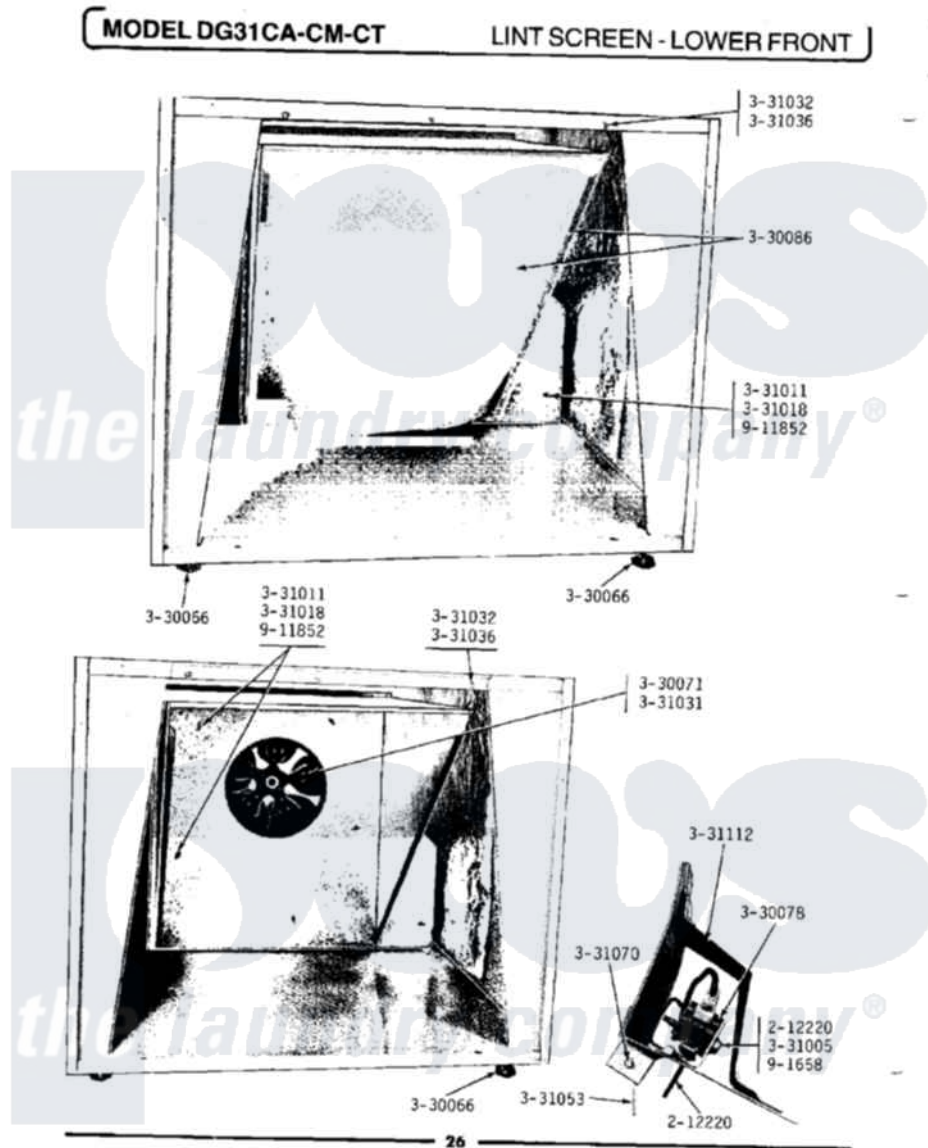

Maytag DG31CM 10 - LINT SCREEN-LOWER FRONT

Maytag Residential Maytag DG31CM Dryer Parts Parts Diagram 10 - LINT SCREEN-LOWER FRONT
 Click on the part number to view part

Item	Original Part Number	Replaced By	Status	Part Description
001	Y055980			Hi-Temp Adhesive, 2 Oz Tube
002	212220	213501		Screw, No.6-20 X 1-1/8 Inch
003	NLA		Not Available	LEVELING LEG
004	Y330071		Not Available	IMPELLER FOR BLOWER
005	Y330078			Cool-Down Bypass Switch
006	Y330086			Lint Screen With Frame
007	331005	701719		Nut, Hex
008	NLA		Not Available	WING NUT - LINT HOOD TO CAB
009	NLA		Not Available	WASHER-LINT HOOD TO CABINET
010	331031		Not Available	SET SCREW FOR IMPELLER
011	331032	61002031		Screw, Handle
012	331036			Washer-Front Panel Screws
013	331053			Damper
014	NLA		Not Available	HINGE PIN FOR DAMPER
015	NLA		Not Available	SHIELD FOR DAMPER

015	NLA	Not Available	SWITCH
016	NLA	Not Available	TWIN FASTENER WITH SCREWS
017	911852	486009	Lockwasher
018		Not Available	