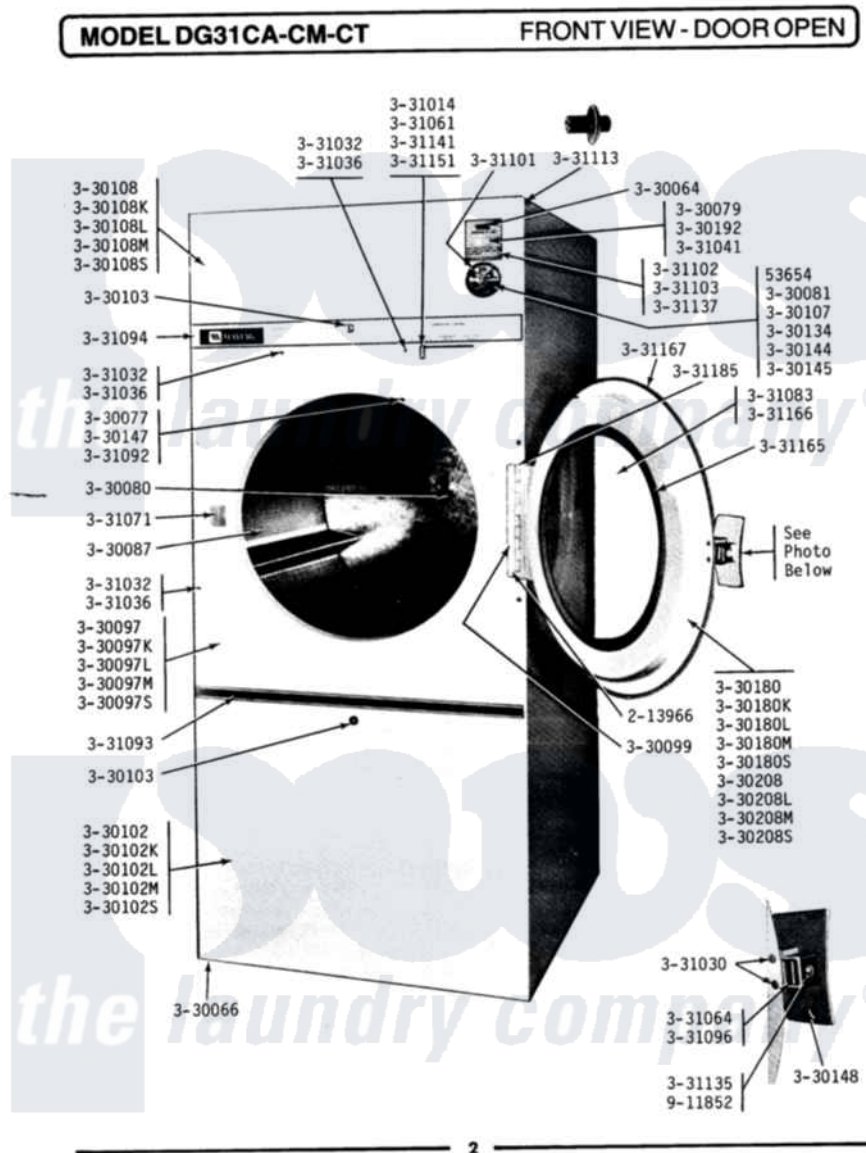

Maytag DG31CT 01 - FRONT VIEW-DOOR OPEN

Maytag Residential Maytag DG31CT Dryer Parts Parts Diagram 01 - FRONT VIEW-DOOR OPEN
 Click on the part number to view part

Item	Original Part Number	Replaced By	Status	Part Description
001	NLA		Not Available	GULMITE WRENCH No.8
002	NLA		Not Available	SCREW, No.5-40 X 3/8
003	213966	3400014		Screw
004	Y330064			Pilot Light
005	NLA		Not Available	LEVELING LEG
006	Y330077			Door Switch
007	Y330079		Not Available	SWITCH, PUSH-TO-START
008	Y330080		Not Available	SPIDER & SHAFT ASSEMBLY
009	330081			Timer - CA 60 Minutes
010	Y330087			Drum Assembly Complete
011	NLA		Not Available	FRONT PANEL-WHITE
012	NLA		Not Available	FRONT PANEL-ALMOND
013	NLA		Not Available	FRONT PANEL-HARVEST WHEAT
014	NLA		Not Available	HINGE FOR DOOR
015	Y330102			FRONT PANEL-WHITE