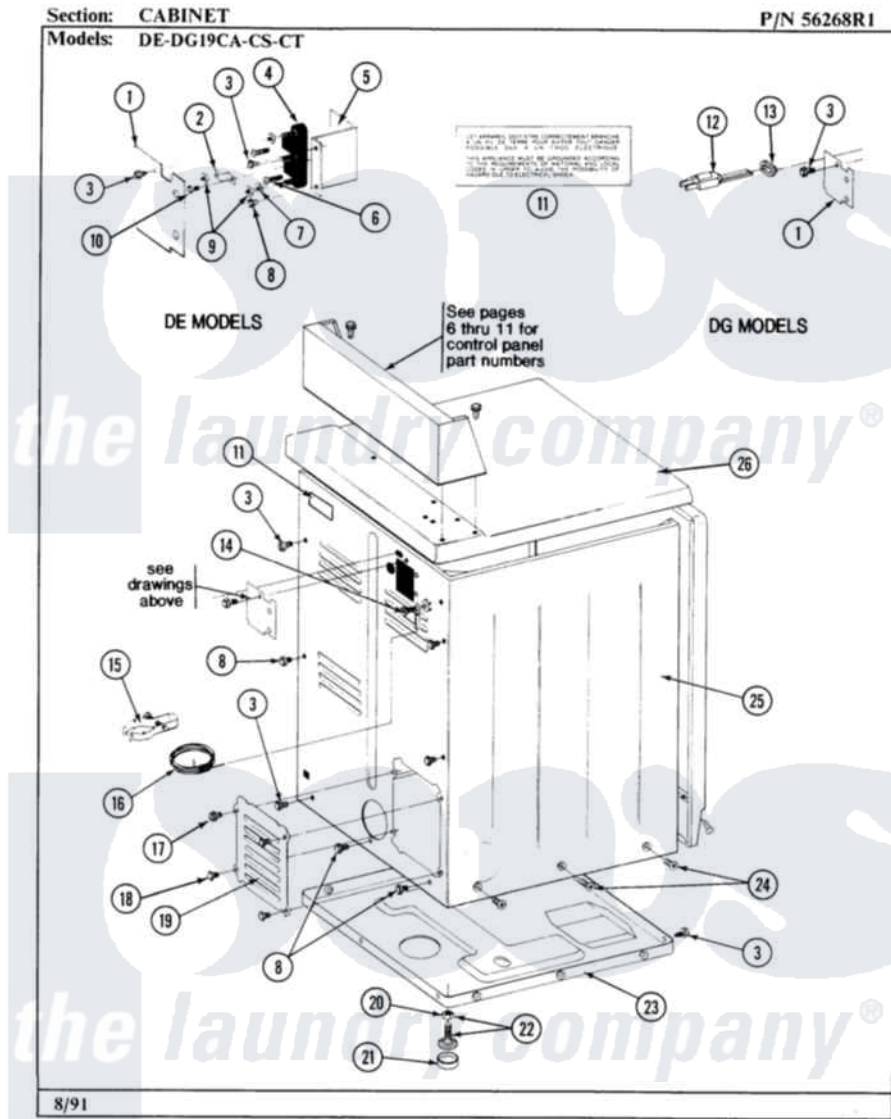

Maytag DG31CT 02 - REAR VIEW

4

Maytag [Residential Maytag DG31CT Dryer Parts](#) Parts Diagram 02 - REAR VIEW
Click on the part number to view part

Item	Original Part Number	Replaced By	Status	Part Description
001	Y052749	62739		Nut, Lock
002	NLA		Not Available	LEVELING LEG
003	Y330080		Not Available	SPIDER & SHAFT ASSEMBLY
004	331026	90767		Screw, 8A X 3/8 HeX Washer Head Tapping
005	331032	61002031		Screw, Handle
006	NLA		Not Available	WIRE NUT (6 USED)
007	331048		Not Available	COVER FOR BLOWER IMPELLER
008	331053			Damper
009	331054			Grease Fitting - Pulley Pin
010	NLA		Not Available	HINGE PIN FOR DAMPER
011	NLA		Not Available	GAS SUPPLY LINE-28 1/2 INCH
012	NLA		Not Available	DRUM ROD
013	NLA		Not Available	SHIELD FOR MOTOR
014	NLA		Not Available	SUPPORT FOR REAR

014	NLA	Not Available	COVER-LEFT
015	NLA	Not Available	RIB, TUMBLER (ONLY)
016	NLA	Not Available	BACK GUARD
017	911852	486009	Lockwasher