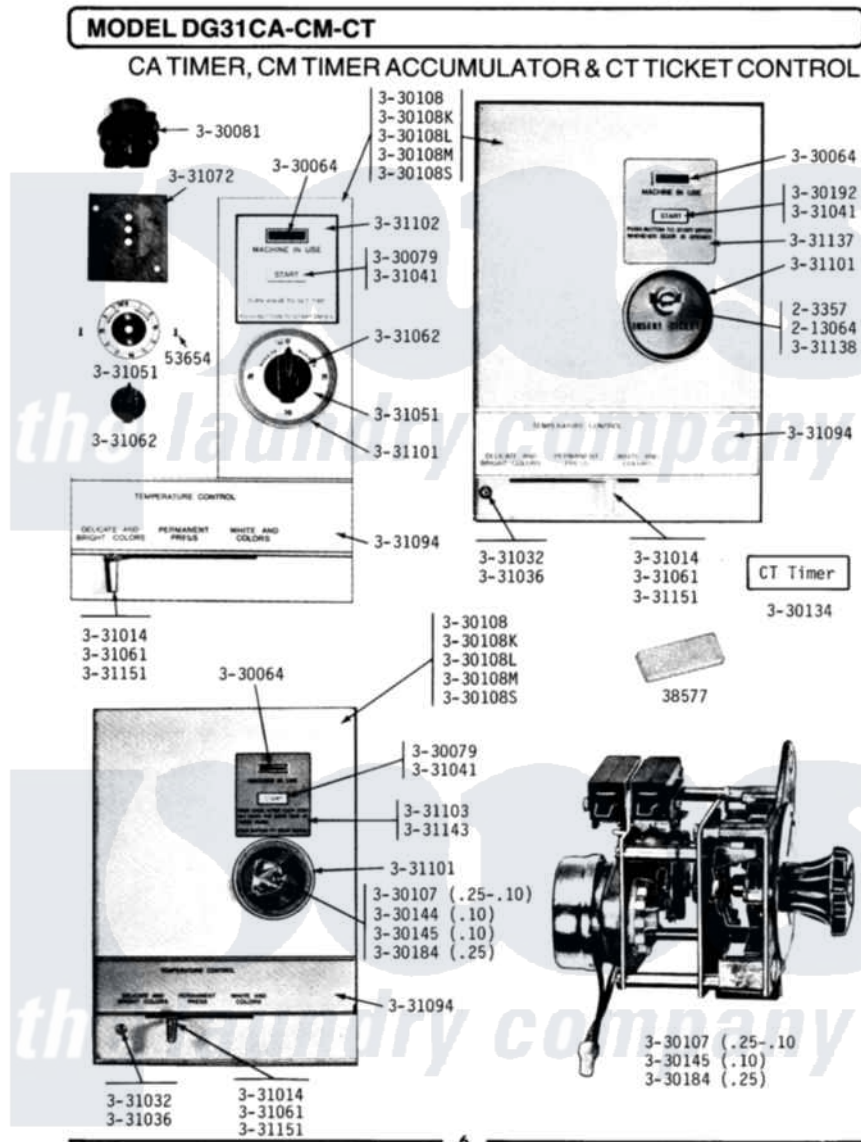

Maytag DG31CT 03 - TIMER ACCUMULATORS & TICKET CONTROL

Maytag Residential Maytag DG31CT Dryer Parts Parts Diagram 03 - TIMER ACCUMULATORS & TICKET CONTROL
Click on the part number to view part

Item	Original Part Number	Replaced By	Status	Part Description
001	NLA		Not Available	TOOL TO ADJUST TIMING SWITC
002	NLA		Not Available	SCREW, No.5-40 X 3/8
003	NLA		Not Available	PALNUT
004	NLA		Not Available	FRONT PLATE F/TICKET CONTRO
005	Y330064			Pilot Light
006	Y330079		Not Available	SWITCH, PUSH-TO-START
007	330081			Timer - CA 60 Minutes
008	NLA		Not Available	TIMER ACCUMULATOR - CM
009	NLA		Not Available	FRONT PANEL-WHITE
010	330108L		Not Available	FRONT PANEL-ALMOND
011	330108M		Not Available	FRONT PANEL-HARVEST WHEAT
012	NLA		Not Available	TIMER W/KNOB AND PIN
013	NLA		Not Available	MOUNTING PLATE (ACCUMULATOR)
014	Y330145		Not Available	CONTA ACCUMULATOR

014	1330143	Not Available	ASSEMBLY
015	330184		Timer Accumulator-25
016	Y330192	Not Available	SWITCH, PUSH TO START
017	331014	8281196	Screw
018	331032	61002031	Screw, Handle
019	331036		Washer-Front Panel Screws
020	331041		Button-Push-To-Start Switch
021	NLA	Not Available	TIMER DIAL - CA 60 MINUTES
022	331061		Knob For Temperature Contro
023	NLA	Not Available	KNOB FOR TIMER
024	NLA	Not Available	MOUNTING PLATE FOR TIMER
025	NLA	Not Available	TRIM BAR FOR UPPER PANEL
026	331101	Not Available	BEZEL FOR TIMER-ACCUMULATOR
027	NLA	Not Available	INSTRUCTION PLATE (CA)
028	NLA	Not Available	INSTRUCTION PLATE - CM
029	NLA	Not Available	INSTRUCTION PLATE-CT
030	NLA	Not Available	MOUNTING PLATE-TICKET CONT
031	NLA	Not Available	INSTRUCT LABEL - SINGLE COI
032	331151		Lever-Temperature Control