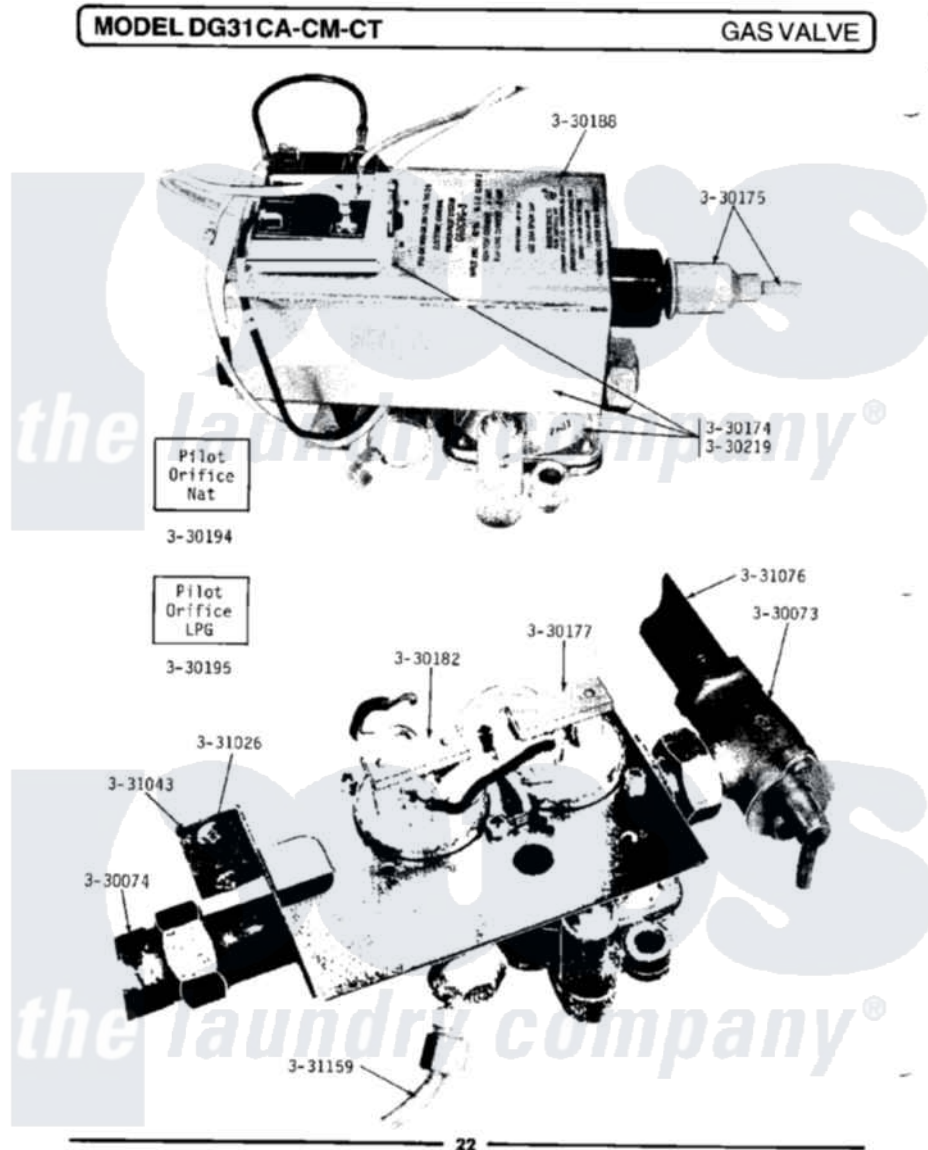

Maytag DG31CT 06 - GAS VALVE

Maytag [Residential Maytag DG31CT Dryer Parts](#) Parts Diagram 06 - GAS VALVE
 Click on the part number to view part

Item	Original Part Number	Replaced By	Status	Part Description
001	Y330073			Valve, Shut-Off
002	NLA		Not Available	MANIFOLD FOR MAIN BURNER
003	Y330174			Electronic Ignition Control
004	Y330175			Pilot Burner
005	Y330177			Burner Solenoid-Main
006	Y330182			Burner Solenoid-Pilot
007	NLA		Not Available	LOCKOUT MODULE
008	NLA		Not Available	PILOT ORIFICE - NAT
009	Y330195			Pilot Orifice - LPG
010	Y330219			Electronic Control Assembly
011	331026	90767		Screw, 8A X 3/8 HeX Washer Head Tapping
012	NLA		Not Available	BRACKET FOR GAS CONTROL
013	NLA		Not Available	GAS SUPPLY LINE-28 1/2 INCH
014	NLA		Not Available	PILOT LINE