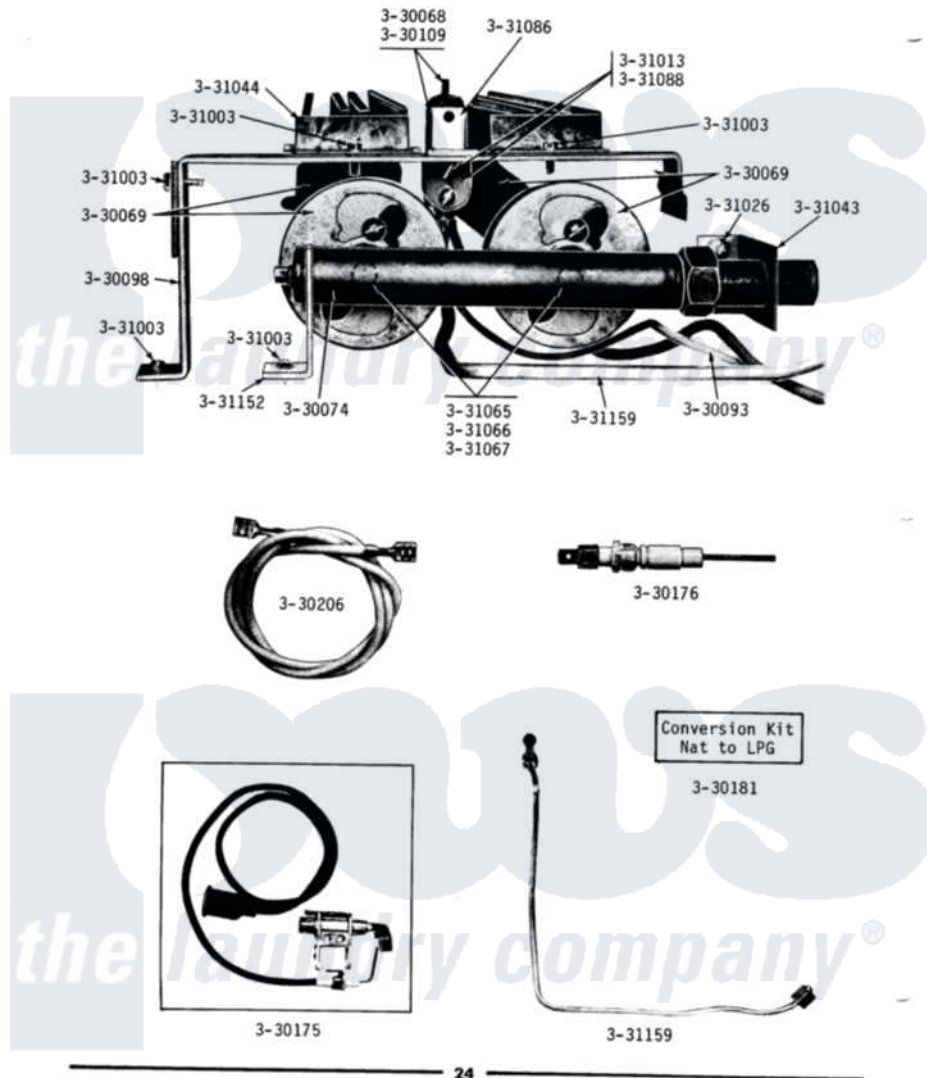

Maytag DG31CT 07 - BURNER ASSEMBLY & COMPONENTS

MODEL DG31CA-CM-CT BURNER ASSEMBLY & COMPONENTS

Maytag [Residential Maytag DG31CT Dryer Parts](#) Parts Diagram 07 - BURNER ASSEMBLY & COMPONENTS
 Click on the part number to view part

Item	Original Part Number	Replaced By	Status	Part Description
001	Y330068			Pilot Burner - Nat.
002	NLA		Not Available	BURNER, MAIN
003	NLA		Not Available	MANIFOLD FOR MAIN BURNER
004	NLA		Not Available	THERMOCOUPLE----NA
005	NLA		Not Available	SUPPORT FOR BURNERS
006	NLA		Not Available	PILOT BURNER - LPG
007	Y330175			Pilot Burner
008	Y330176			Sensing Probe
009	330181		Not Available	CONVERSION KIT-NAT. TO LPG
010	NLA		Not Available	PILOT ORIFICE - NAT
011	Y330195			Pilot Orifice - LPG
012	Y330206			Wire For Sensing Probe
013	331003	489483		Screw 10-32 X 1/2
014	331013	Y0300830		Screw No.10-32 X .375
015	331026	00767		Screw, 8A X 3/8 HeX Washer