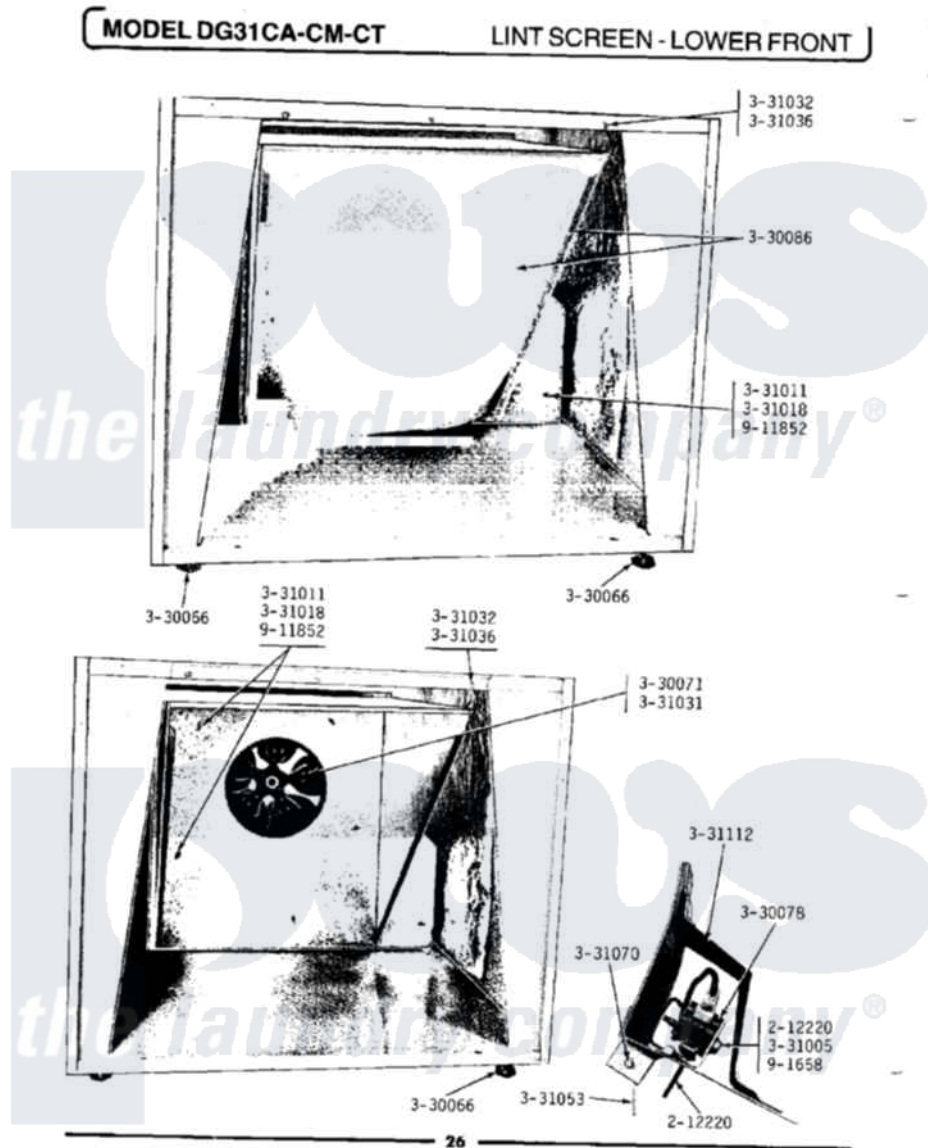

Maytag DG31CT 08 - LINT SCREEN-LOWER FRONT

Maytag [Residential Maytag DG31CT Dryer Parts](#) Parts Diagram 08 - LINT SCREEN-LOWER FRONT
 Click on the part number to view part

Item	Original Part Number	Replaced By	Status	Part Description
001	Y055980			Hi-Temp Adhesive, 2 Oz Tube
002	212220	213501		Screw, No.6-20 X 1-1/8 Inch
003	NLA		Not Available	LEVELING LEG
004	Y330071		Not Available	IMPELLER FOR BLOWER
005	Y330078			Cool-Down Bypass Switch
006	Y330086			Lint Screen With Frame
007	331005	701719		Nut, Hex
008	NLA		Not Available	WING NUT - LINT HOOD TO CAB
009	NLA		Not Available	WASHER-LINT HOOD TO CABINET
010	331031		Not Available	SET SCREW FOR IMPELLER
011	331032	61002031		Screw, Handle
012	331036			Washer-Front Panel Screws
013	331053			Damper
014	NLA		Not Available	HINGE PIN FOR DAMPER
015	NLA		Not Available	SHIELD FOR DAMPER

015

NLA

Not Available

SWITCH

016

NLA

Not Available

TWIN FASTENER WITH
SCREWS