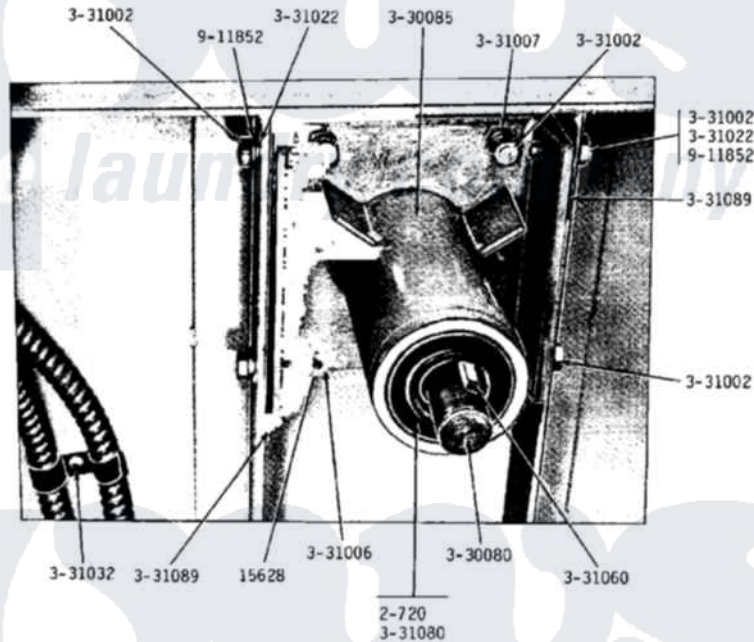

Maytag DG31CT 11 - DRUM BEARING SUPPORT ASSEMBLY

MODEL DG31CA-CM-CT DRUM BEARING SUPPORT ASSEMBLY

32

Maytag [Residential Maytag DG31CT Dryer Parts](#) Parts Diagram 11 - DRUM BEARING SUPPORT ASSEMBLY
 Click on the part number to view part

Item	Original Part Number	Replaced By	Status	Part Description
001	NLA		Not Available	BOLT, 5/16 X 3/4 HEX
002	Y200720	22003441		Bearing, Rear
003	Y330080		Not Available	SPIDER & SHAFT ASSEMBLY
004	Y330085			Drum Support Housing
005	NLA		Not Available	BOLT FOR DRUM
006	NLA		Not Available	NUT-DRUM SUPPORT BOLT, 5/16
007	NLA		Not Available	NUT-DRUM SUPPORT BOLT, 3/8
008	NLA		Not Available	WASHER FOR DRUM SUPPORT
009	331032	61002031		Screw, Handle
010	331060			Key For Drum
011	331080		Not Available	SPACER FOR CENTER BEARING
012	331089			Shim For Drum Rod
013	911852	486009		Lockwasher