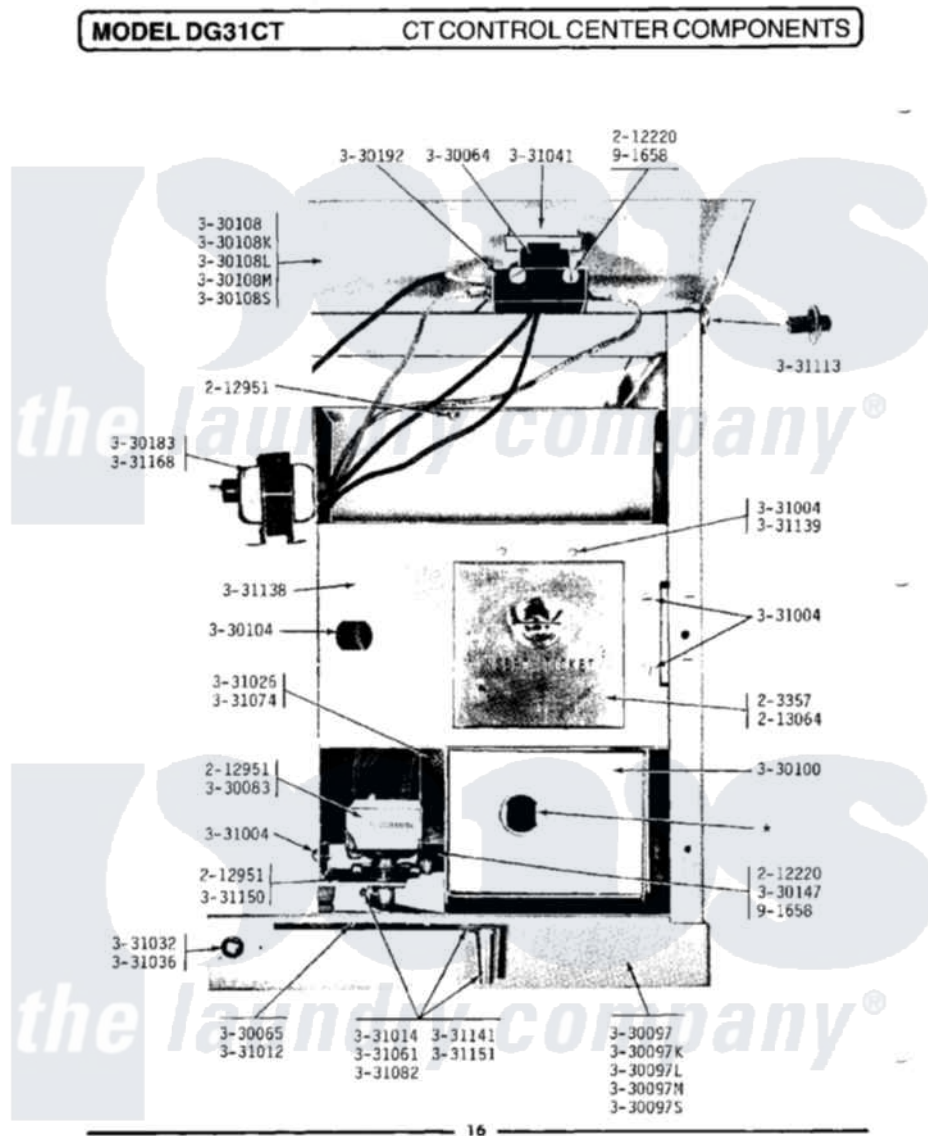

Maytag DG31CT 13 - CT CONTROL CENTER COMPONENTS

Maytag Residential Maytag DG31CT Dryer Parts Parts Diagram 13 - CT CONTROL CENTER COMPONENTS
 Click on the part number to view part

Item	Original Part Number	Replaced By	Status	Part Description
001	NLA		Not Available	TICKET RECEIVER ASSEMBLY
002	212220	213501		Screw, No.6-20 X 1-1/8 Inch
003	212951			Screw, No.6-32 X 1/4 Inch
004	NLA		Not Available	FRONT PLATE F/TICKET CONTRO
005	Y330064			Pilot Light
006	NLA		Not Available	CLIP - ACTUATOR TO CABINET
007	Y330083		Not Available	CONTROL, TEMPERATURE
008	NLA		Not Available	FRONT PANEL-WHITE
009	NLA		Not Available	FRONT PANEL-ALMOND
010	NLA		Not Available	FRONT PANEL-HARVEST WHEAT
011	Y330100		Not Available	COIN BOX ASSEMBLY
012	NLA		Not Available	LOCK
013	NLA		Not Available	FRONT PANEL-WHITE
014	330108L		Not Available	FRONT PANEL-ALMOND

015	330108M		Not Available	FRONT PANEL-HARVEST WHEAT
016	Y330147			Part Not Used
017	330183		Not Available	TRANSFORMER
018	Y330192		Not Available	SWITCH, PUSH TO START
019	NLA		Not Available	SCREW - BRACKET TO VAULT
020	331012	400022-1		Screw
021	331014	8281196		Screw
022	331026	90767		Screw, 8A X 3/8 HeX Washer Head Tapping
023	331032	61002031		Screw, Handle
024	331036			Washer-Front Panel Screws
025	331041			Button-Push-To-Start Switch
026	331061			Knob For Temperature Control
027	NLA		Not Available	MOUNTING PLATE-DOOR SWITCH
028	NLA		Not Available	SPACER - TEMP CONTROL COVER
029	NLA		Not Available	HINGE RIVET
030	NLA		Not Available	MOUNTING PLATE-TICKET CONTROL
031	NLA		Not Available	RETAINER-TICKET CONTROL
032	NLA		Not Available	SCREW-TEMP CONTROL LEVER
033	NLA		Not Available	BRACKET-TEMPERATURE CONTROL
034	331151			Lever-Temperature Control
035	NLA		Not Available	NUT FOR CONDUIT
036	NLA		Not Available	TWIN FASTENER WITH SCREWS