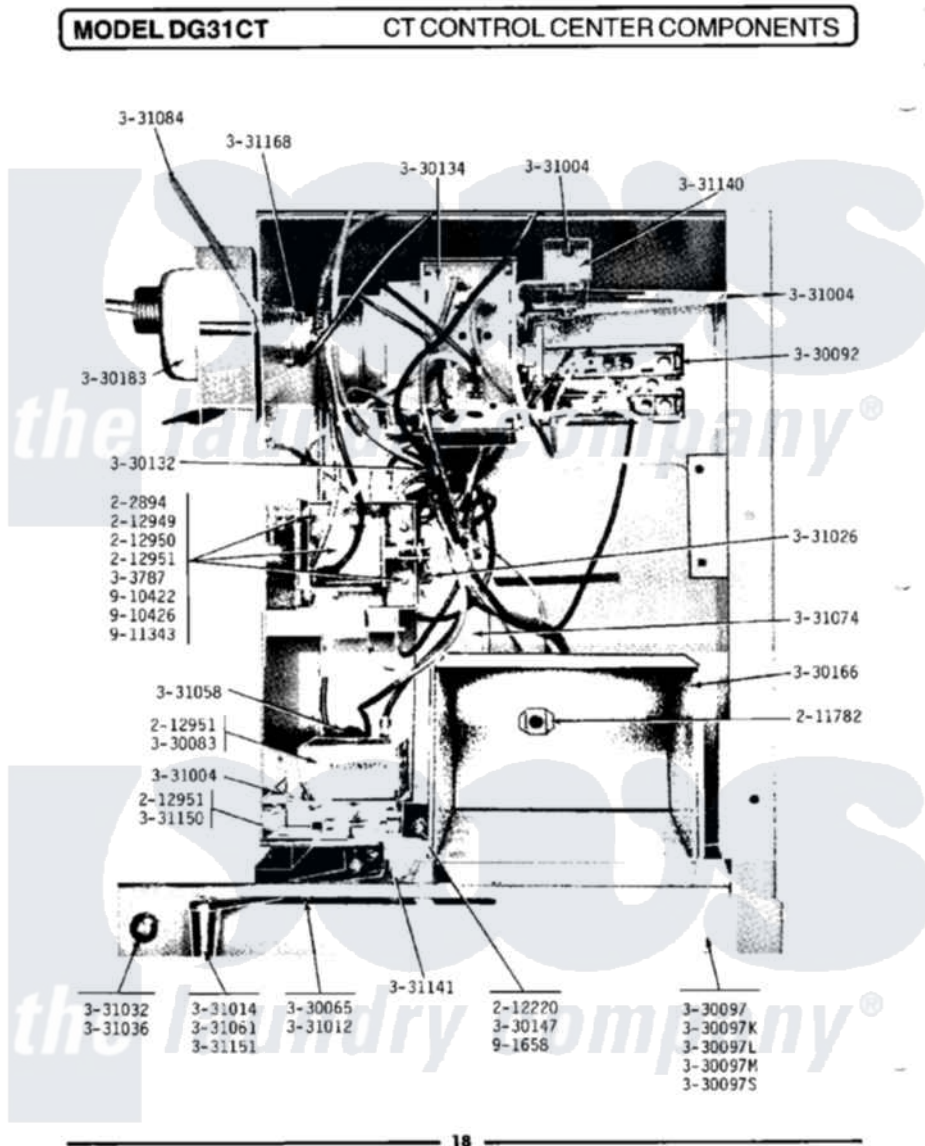

Maytag DG31CT 14 - CONTROL CENTER COMPONENTS

Maytag Residential Maytag DG31CT Dryer Parts Parts Diagram 14 - CONTROL CENTER COMPONENTS
 Click on the part number to view part

Item	Original Part Number	Replaced By	Status	Part Description
001	202894			Solenoid For Relay Assembly
002	NLA		Not Available	CAGE NUT
003	212220	213501		Screw, No.6-20 X 1-1/8 Inch
004	212949	22001866		Screw, Relay
005	212950	M0227520		Screw-Tc No.6-32 X 13/16", Preform SwiTch
006	212951			Screw, No.6-32 X 1/4 Inch
007	Y303787		Not Available	SWITCH FOR RELAY
008	NLA		Not Available	CLIP - ACTUATOR TO CABINET
009	Y330083		Not Available	CONTROL, TEMPERATURE
010	Y330092			Terminal Block
011	NLA		Not Available	FRONT PANEL-WHITE
012	NLA		Not Available	FRONT PANEL-ALMOND
013	NLA		Not Available	FRONT PANEL-HARVEST WHEAT
014	NLA		Not Available	WIRE HARNESS

015	NLA		Not Available	TIMER W/KNOB AND PIN
016	Y330147			Part Not Used
017	NLA		Not Available	VAULT ASSEMBLY
018	330183		Not Available	TRANSFORMER
019	NLA		Not Available	SCREW - BRACKET TO VAULT
020	331012	400022-1		Screw
021	331014	8281196		Screw
022	331026	90767		Screw, 8A X 3/8 HeX Washer Head Tapping
023	331032	61002031		Screw, Handle
024	331036			Washer-Front Panel Screws
025	331058			Grommet-Temp. Control Tubin
026	331061			Knob For Temperature Contro
027	NLA		Not Available	MOUNTING PLATE-DOOR SWITCH
028	331084		Not Available	SUPPORT ROD FOR UPPER DOOR
029	NLA		Not Available	BRACKET FOR TIMER MOUNTING
030	NLA		Not Available	SCREW-TEMP CONTROL LEVER
031	NLA		Not Available	BRACKET-TEMPERATURE CONTROL
032	331151			Lever-Temperature Control
033	NLA		Not Available	NUT FOR CONDUIT
034	NLA		Not Available	TWIN FASTENER WITH SCREWS
035	NLA		Not Available	SPRING LEVER FOR RELAY
036	NLA		Not Available	RELAY BRACKET
037	NLA		Not Available	SPACER FOR ADVANCE RELAY