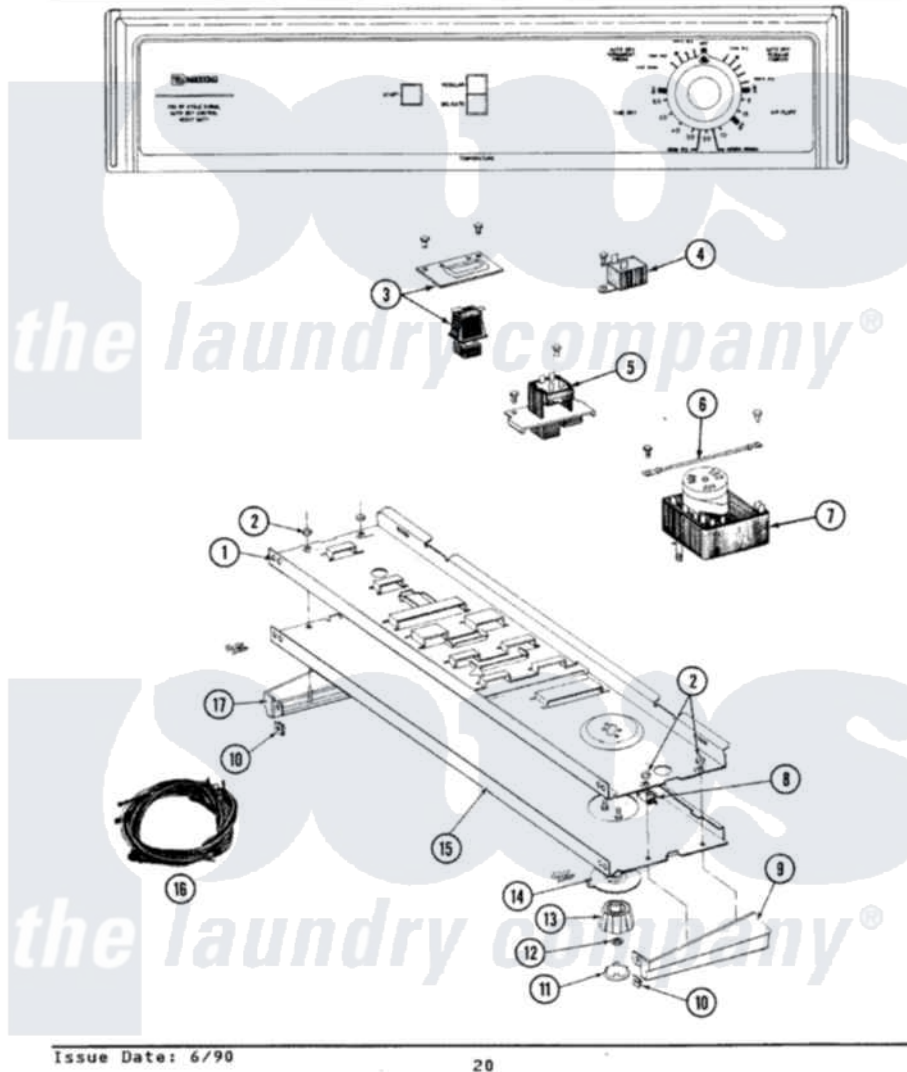

Maytag DG8300 01 - CONTROL PANEL

SECTION: CONTROL PANEL
MODEL: DE-DG8300

Issue Date: 6/90

20

Maytag [Residential Maytag DG8300 Dryer Parts](#) Parts Diagram 01 - CONTROL PANEL
Click on the part number to view part

Item	Original Part Number	Replaced By	Status	Part Description
1	314184			Back Up Plate
2	214872			Palnut, End Cap Note: Nut, Lamp Holder
3	211168	W10139210		Screw, 8-18 X 5/16
"	307305			Switch Push To Start
4	211168	W10139210		Screw, 8-18 X 5/16
"	305205	694419		Mini-Buzzer
5	207365			2 Button Switch
"	211168	W10139210		Screw, 8-18 X 5/16
6	211294	90767		Screw, 8A X 3/8 HeX Washer Head Tapping
"	204807			Ground Wire, Supp. Plte To Top Cover
7	305448			Timer
"	910708	488234		Screw 8-32 X 1/4
8	214897			Pad, Control Panel
9	210932			Screw, No.8 X 9/16 Ctsk Note: Screw, Inlet Duct

"	207216	Not Available	END CAP RH
10	214894		Fastener, End Cap
11	215821	Not Available	CAP, KNOB
12	312273		Nut, Control Knob
13	315041		Knob, Timer
14	315042		Dial Skirt
15	307324	Not Available	CONTROL PANEL
"	210932		Screw, No.8 X 9/16 Ctsk Note: Screw, Inlet Duct
16	307281	Not Available	WIRE HARNESS
17	207215	Not Available	END CAP LH