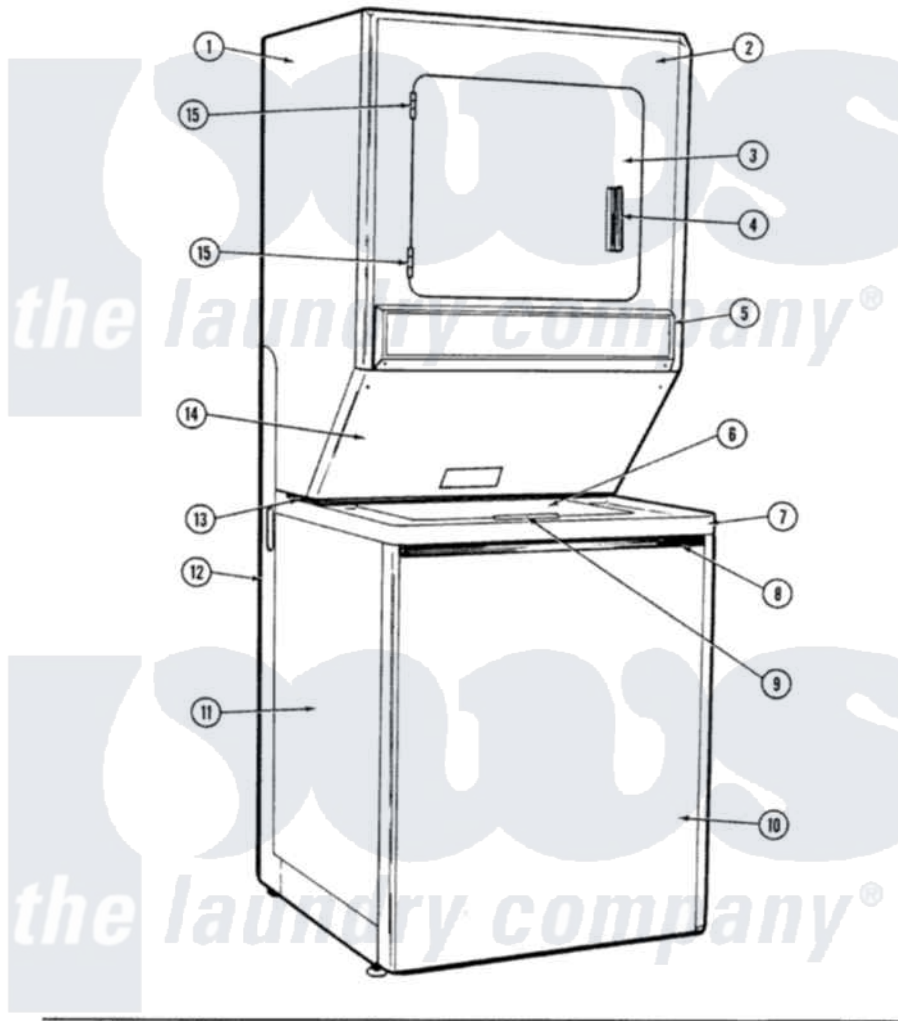

Maytag ESE9900 10 - FRONT VIEW (ESE9900 & ESG9900)

SECTION: FRONT VIEW
 MODEL: ESE9900 - ESG9900

Issue Date: 1/91

2

Maytag Residential Maytag ESE9900 Stacked Washer and Dryer Parts Parts Diagram 10 - FRONT VIEW (ESE9900 & ESG9900)

[Click on the part number to view part](#)

Item	Original Part Number	Replaced By	Status	Part Description
1	308055			Cabinet
2	314474		Not Available	FRONT PANEL-WHITE
3	314475			Panel, Outer Door
4	314476		Not Available	HANDLE, DOOR
5	307966			Control Panel
"	210932			Screw, No.8 X 9/16 Ctsk Note: Screw, Inlet Duct
6	215251		Not Available	LID-WHITE
7	207579		Not Available	TOP COVER (WHITE)
8	215266		Not Available	TRIM, FRONT PANEL
9	206667			Handle With Nuts
10	207205			Panel, Front
11	207207		Not Available	CABINET WHT
12	Y306110			Stand, Dryer
13	215245		Not Available	BRIDGE FOR TOP COVER NA