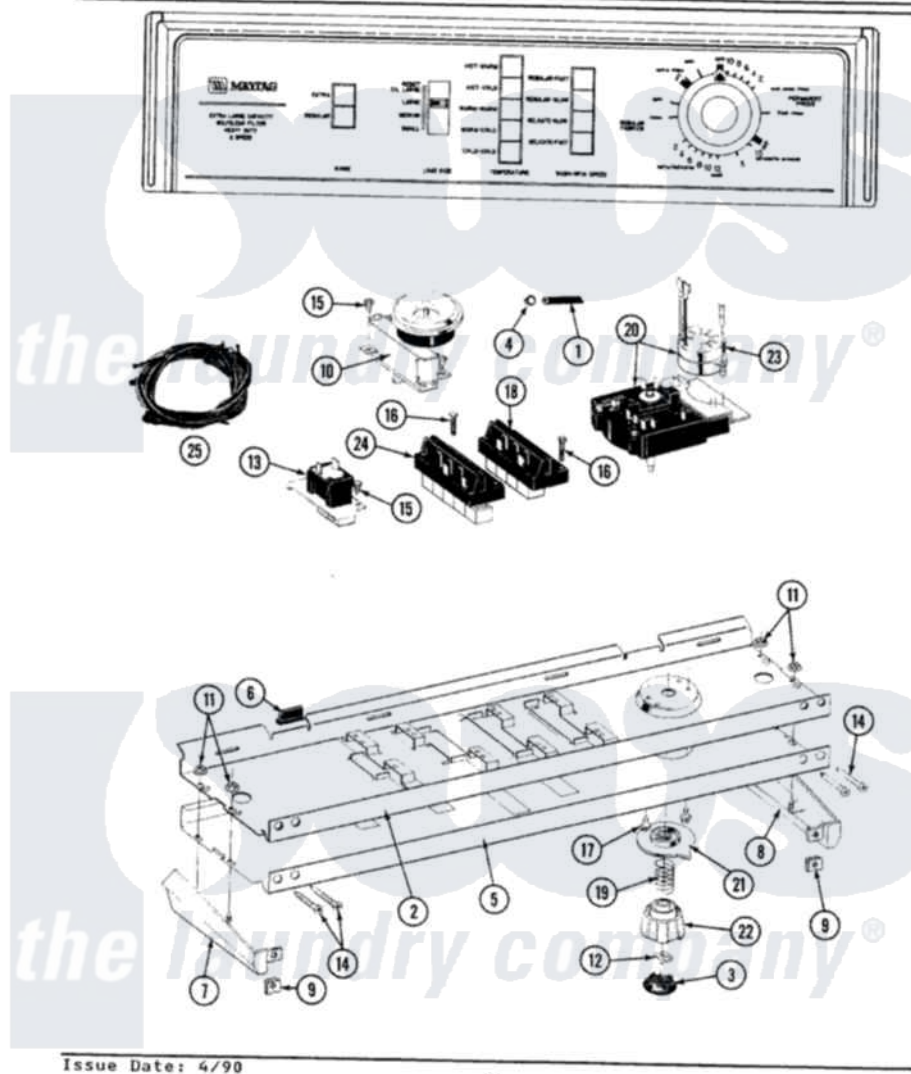

Maytag GA9800 04 - CONTROL PANEL

SECTION: CONTROL PANEL

MODEL: A9800

Issue Date: 4/90

30

Maytag [Residential Maytag GA9800 Washer Parts](#) Parts Diagram 04 - CONTROL PANEL

[Click on the part number to view part](#)

Item	Original Part Number	Replaced By	Status	Part Description
1	212949	22001866		Screw, Relay
2	214809			Back Up Plate
3	215821		Not Available	CAP, KNOB
4	410296	596669		Clamp, Manifold
5	207385		Not Available	CONTROL PANEL
6	214897			Pad, Control Panel
7	207215		Not Available	END CAP LH
8	207216		Not Available	END CAP RH
9	214894			Fastener, End Cap
10	207360			Infinite Level Press Switch
11	214872			Palnut, End Cap Note: Nut, Lamp Holder
12	211605			Bezel, Timer Dial
13	207365			2 Button Switch
14	210932			Screw, No.8 X 9/16 Ctsk Note: Screw, Inlet Duct
15	211168	W10139210		Screw, 8-18 X 5/16