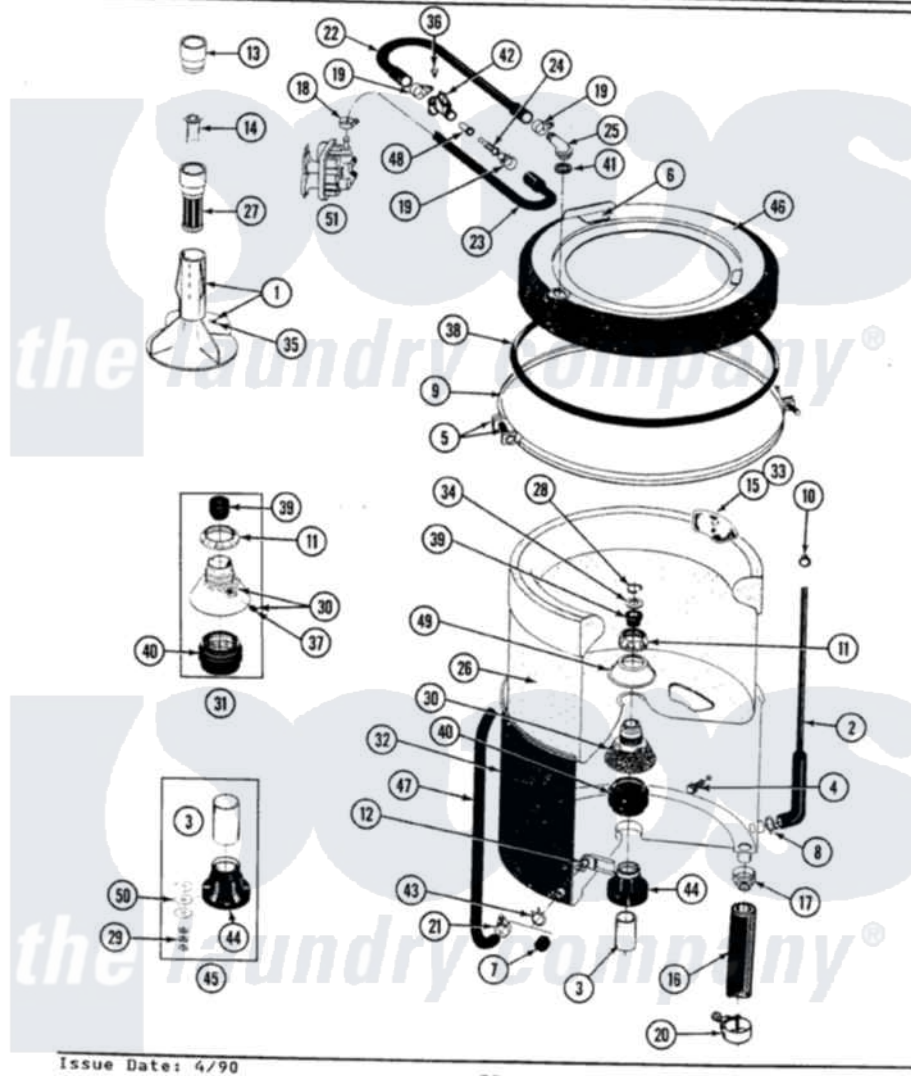

Maytag GA9800 08 - TUB, AGITATOR, MOUNTING STEM & SEAL

SECTION: TUB AGITATOR, MOUNTING STEM & SEAL
 MODEL: ALL MODELS

Issue Date: 4/90

38

Maytag Residential Maytag GA9800 Washer Parts Parts Diagram 08 - TUB, AGITATOR, MOUNTING STEM & SEAL
 Click on the part number to view part

Item	Original Part Number	Replaced By	Status	Part Description
1	207228			Agitator W/Lock Screw
2	212942	22001619		Tube, Water Level Switch
3	211130			Bearing Liner, Tub Bearing
4	200744	W10175939		Bolt
"	205254	W10175938		Bolt
5	205529			Nut And Bolt Kit For Tub Clam
6	215232			Bumper, Unbalance
7	214725			Cap For Spout-Outer Tub
8	211641			Clamp, 1-1/16"
9	200846			Clamp - Tub Cover
10	410296	596669		Clamp, Manifold
11	211047	6-2110472		Nut- Clamp
12	214434			Spout, Deflector
13	215721			Dispensing Cap
14	215733			Dispensing Cup
15	207219			Filter, Self-Cleaning

16	213045		Hose, Outer Tub Part Not Used
17	200900	616099	Clamp
18	201575		Clamp, Hose
19	202515	596669	Clamp, Manifold
20	202574	3367052	Clamp, Hose
21	205161	489503	Clamp
22	Y215234		Hose, Injector Fill
23	213013		Hose, Injector
24	213015		Nozzle, Injector
25	215235		Tube, Injector
26	207831	Not Available	TUB, INNER (W/PLUG)
27	207657		Lint Filter Deep
"	207426		Lint Filter Deep
28	Y015667		Retaining Ring
29	Y054867		Washer, Lock
30	202521	6-2095720	Mounting S
31	204012	6-2095720	Mounting S
32	205484		Tub, Outer Part Not Used
33	215980		Plug, Filter Hole
34	Y015666		Washer, Retaining -
35	206478	Not Available	SCREW & WASHER FOR AGITATOR
36	312620		Screw, Sems
37	211618	22001423	Set Screw, Mounting Stem
38	211232		Seal, Tub Cover
39	Y0A4298	6-0A57420	Seal- Agitator
40	201537	6-2095720	Mounting S
41	215233		Seal For Injector Tube
42	215447		Sleeve For Injector
43	214739	596669	Clamp, Manifold
44	200824	6-2040130	Tub Bearin
45	204013	6-2040130	Tub Bearin
46	206380	Not Available	COVER, TUB
47	214433		Tube, Inlet Part Not Used
48	213016	216201	Nozzle
49	211210		Washer, Clamping Nut
50	211100		Washer, Outer Tub
51	205613		Water Valve