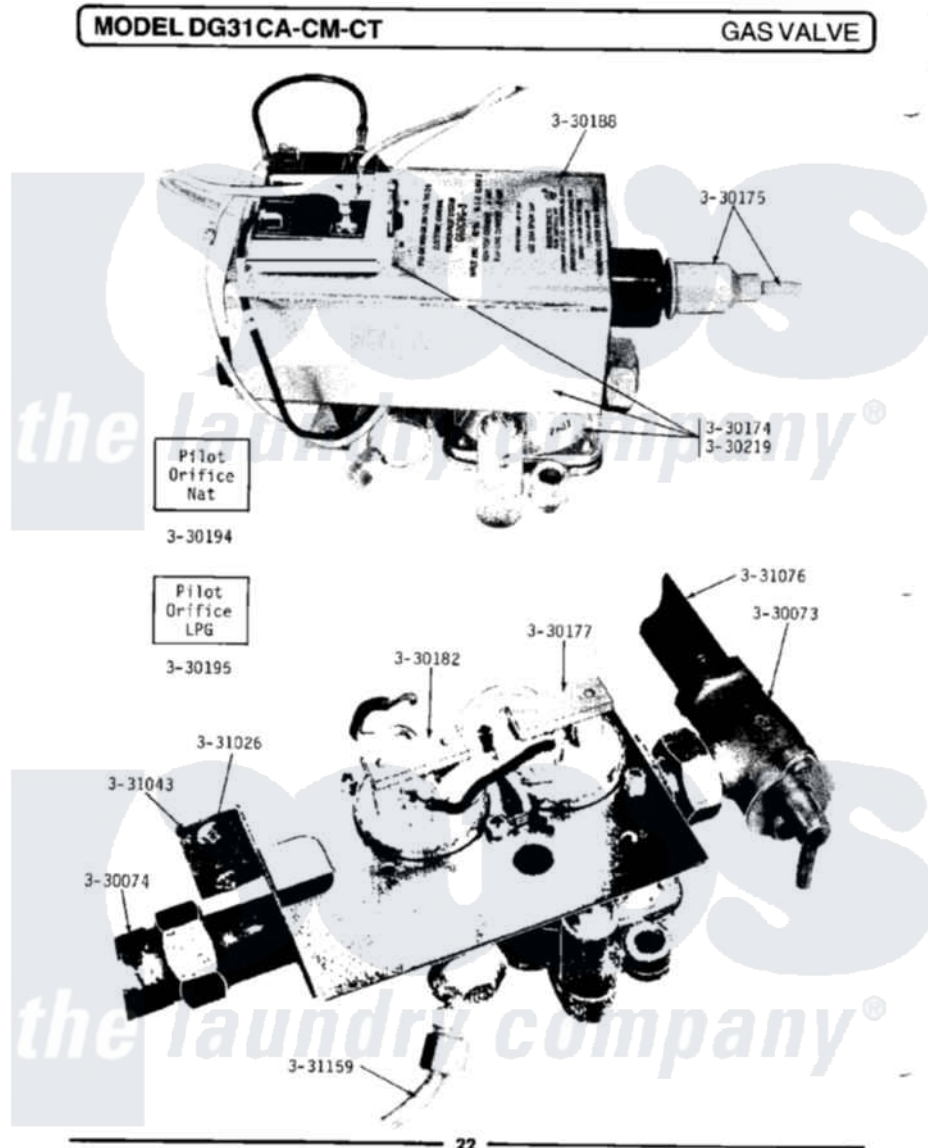

Maytag GDG31CA 07 - GAS VALVE

Maytag [Residential Maytag GDG31CA Dryer Parts](#) Parts Diagram 07 - GAS VALVE
 Click on the part number to view part

Item	Original Part Number	Replaced By	Status	Part Description
001	Y330073			Valve, Shut-Off
NI	NLA		Not Available	MANIFOLD, MAIN BURNER
003	Y330174			Electronic Ignition Control
004	Y330175			Pilot Burner
005	Y330177			Burner Solenoid-Main
006	Y330182			Burner Solenoid-Pilot
NI	NLA		Not Available	LOCKOUT MODULE
"	NLA		Not Available	PILOT ORIFICE - NAT
009	Y330195			Pilot Orifice - LPG
010	Y330219			Electronic Control Assembly
011	331026	90767		Screw, 8A X 3/8 HeX Washer Head Tapping
NI	NLA		Not Available	BRACKET, GAS CONTROL
"	NLA		Not Available	GAS SUPPLY LINE-28 1/2 INCH
"	NLA		Not Available	PILOT LINE