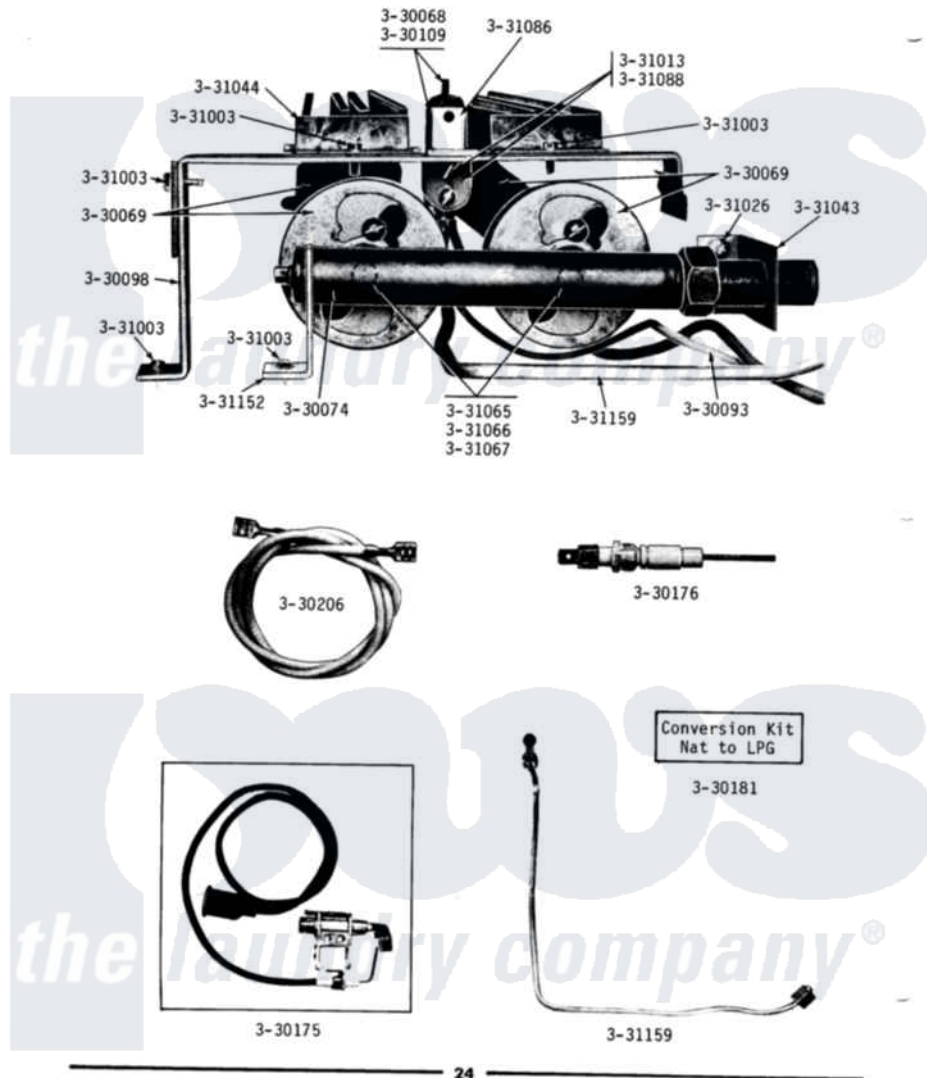

# Maytag GDG31CA 08 - BURNER ASSEMBLY & COMPONENTS

## MODEL DG31CA-CM-CT BURNER ASSEMBLY & COMPONENTS

Maytag Residential Maytag GDG31CA Dryer Parts Parts Diagram 08 - BURNER ASSEMBLY & COMPONENTS  
 Click on the part number to view part

Item	Original Part Number	Replaced By	Status	Part Description
001	<a href="#">Y330068</a>			Pilot Bumer - Nat.
NI	NLA		Not Available	BURNER, MAIN
"	NLA		Not Available	MANIFOLD, MAIN BURNER
"	NLA		Not Available	THERMOCOUPLE----NA
"	NLA		Not Available	SUPPORT, BURNERS
"	NLA		Not Available	PILOT BURNER (LP)
007	<a href="#">Y330175</a>			Pilot Bumer
008	<a href="#">Y330176</a>			Sensing Probe
009	330181		Not Available	CONVERSION KIT-NAT. TO LPG
NI	NLA		Not Available	PILOT ORIFICE - NAT
"	<a href="#">Y330195</a>			Pilot Orifice - LPG
012	<a href="#">Y330206</a>			Wire For Sensing Probe
013	331003	<a href="#">489483</a>		Screw 10-32 X 1/2
014	331013	<a href="#">Y0300830</a>		Screw No.10-32 X .375
015	331026	<a href="#">90767</a>		Screw, 8A X 3/8 HeX Washer Head Tapping