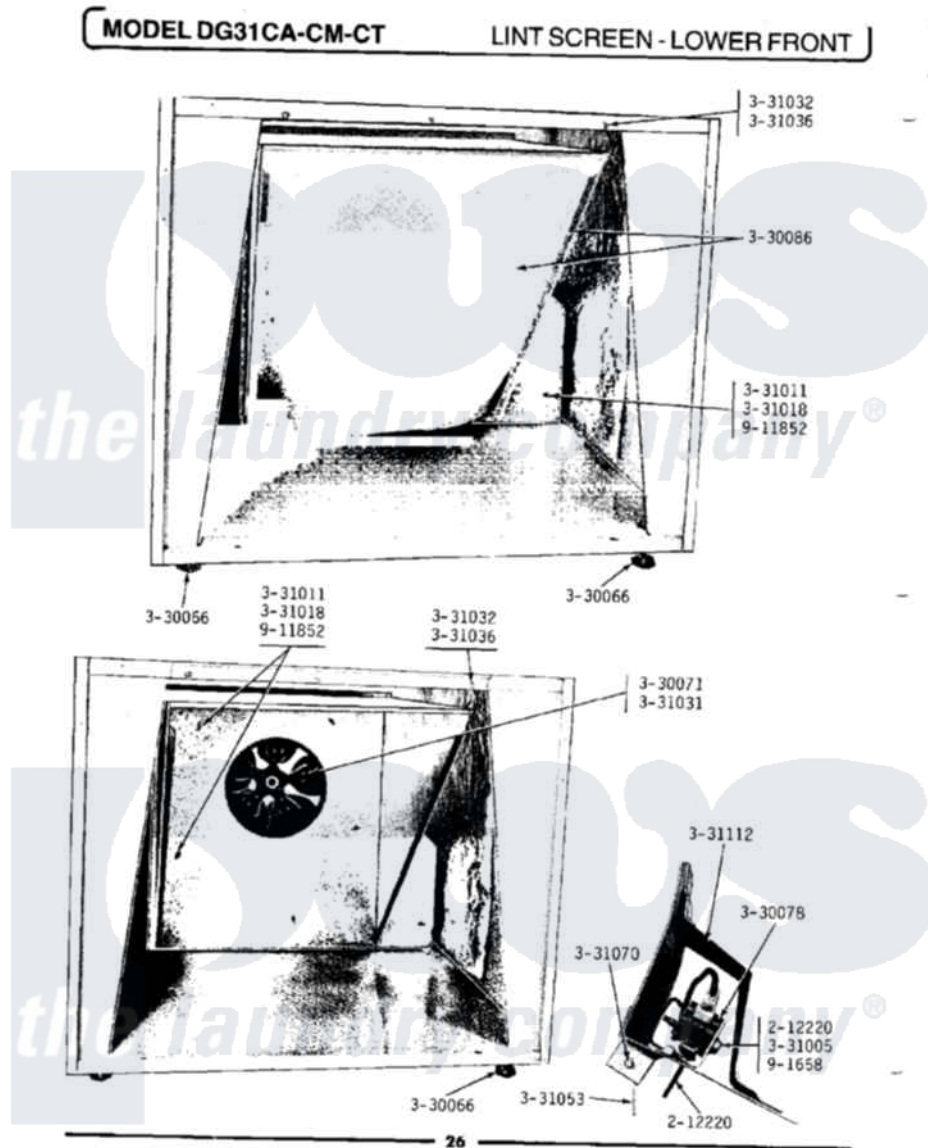

# Maytag GDG31CA 09 - LINT SCREEN-LOWER FRONT

Maytag Residential Maytag GDG31CA Dryer Parts Parts Diagram 09 - LINT SCREEN-LOWER FRONT  
 Click on the part number to view part

Item	Original Part Number	Replaced By	Status	Part Description
NI	<a href="#">Y055980</a>			Hi-Temp Adhesive, 2 Oz Tube
002	212220	<a href="#">213501</a>		Screw, No.6-20 X 1-1/8 Inch
NI	NLA		Not Available	LEVELING LEG
004	Y330071		Not Available	IMPELLER FOR BLOWER
005	<a href="#">Y330078</a>			Cool-Down Bypass Switch
006	<a href="#">Y330086</a>			Lint Screen With Frame
007	331005	<a href="#">701719</a>		Nut, Hex
NI	NLA		Not Available	WING NUT, LINT HOOD
"	NLA		Not Available	WASHER, LINT HOOD
010	331031		Not Available	SET SCREW FOR IMPELLER
011	331032	<a href="#">61002031</a>		Screw, Handle
012	<a href="#">331036</a>			Washer-Front Panel Screws
013	<a href="#">331053</a>			Damper
NI	NLA		Not Available	HINGE PIN, DAMPER
"	NLA		Not Available	SHIELD, DAMPER SWITCH
"	NLA		Not Available	TWIN FASTENER W/SCREWS