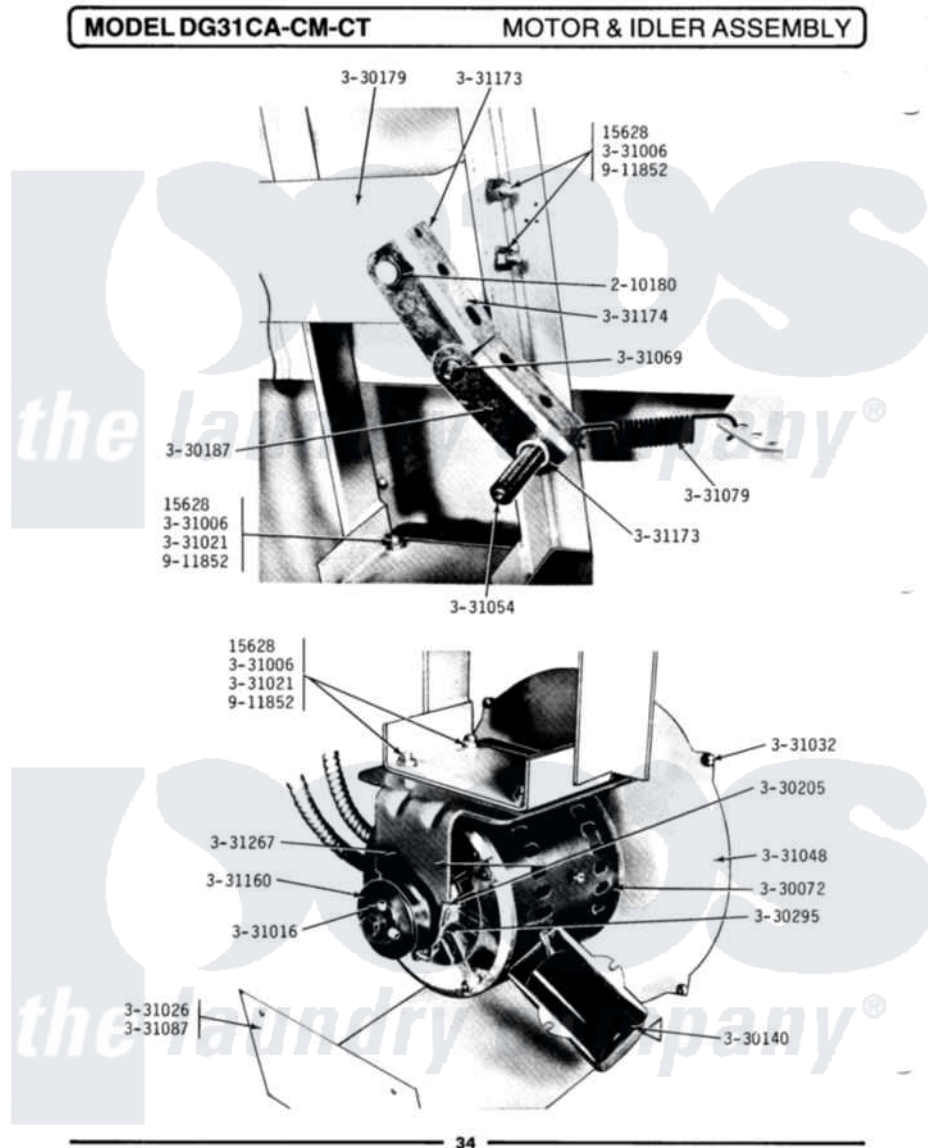

Maytag GDG31CA 13 - MOTOR & IDLER ASSEMBLY

Maytag Residential Maytag GDG31CA Dryer Parts Parts Diagram 13 - MOTOR & IDLER ASSEMBLY
 Click on the part number to view part

Item	Original Part Number	Replaced By	Status	Part Description
	NI	NLA	Not Available	BOLT, 5/16 X 3/4 HEX
002	210180		Not Available	RETAINING RING
003	Y330072		Not Available	MOTOR COMPLETE
	NI	NLA	Not Available	CAPICATOR
005	Y330179			Bracket And Pin
006	330187		Not Available	IDLER ARM ASSEMBLY WITH PIN
	NI	NLA	Not Available	INTERNAL MOTOR SWITCH
	"	NLA	Not Available	MOTOR BASE W/CLAMPS
	"	NLA	Not Available	MOTOR CLAMP
	"	NLA	Not Available	NUT-DRUM SUPPORT BOLT, 5/16
	"	NLA	Not Available	SET SCREW, MOTOR PULLEY
	"	NLA	Not Available	WASHER - MOTOR SUPPORT BOLT
013	331026	90767		Screw, 8A X 3/8 HeX Washer Head Tapping

014	331032	61002031		Screw, Handle
015	331048		Not Available	COVER FOR BLOWER IMPELLER
016	331054			Grease Fitting - Pulley Pin
017	331069			Pivot Pin For Tension Arms
018	331079		Not Available	TENSION SPRING
NI	NLA		Not Available	SHIELD, MOTOR
"	NLA		Not Available	SUPPORT, REAR COVER (LT)
"	NLA		Not Available	SUPPORT, REAR COVER (RT)
022	331160			Motor Pulley
NI	331162	A55		Multiplus Dual Brand V Belt
024	331173		Not Available	WASHER
025	331174		Not Available	IDLER BRACKET
NI	NLA		Not Available	MOTOR BRACKET
027	911852	486009		Lockwasher