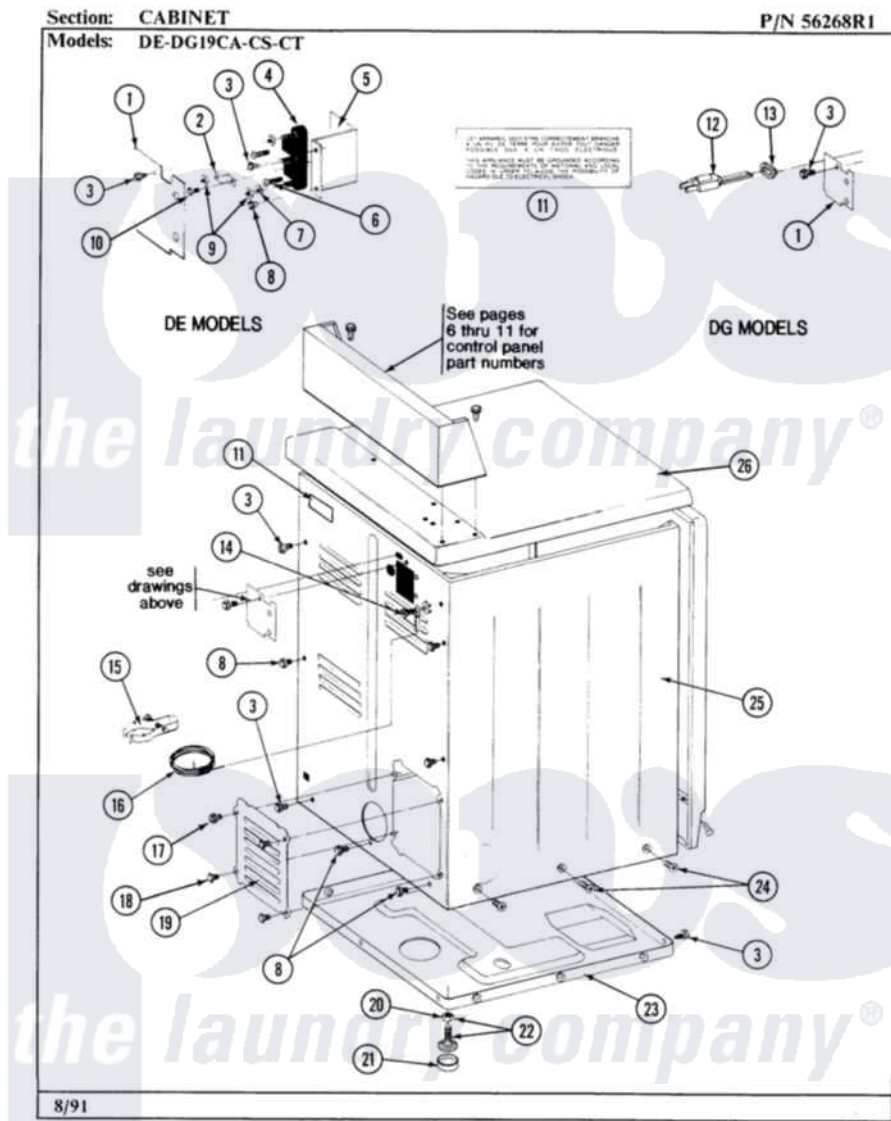

Maytag GDG31CA 14 - REAR VIEW

Maytag [Residential Maytag GDG31CA Dryer Parts](#) Parts Diagram 14 - REAR VIEW
 Click on the part number to view part

Item	Original Part Number	Replaced By	Status	Part Description
001	Y052749	62739		Nut, Lock
002	NLA		Not Available	LEVELING LEG
003	Y330080		Not Available	SPIDER & SHAFT ASSEMBLY
004	331026	90767		Screw, 8A X 3/8 HeX Washer Head Tapping
005	331032	61002031		Screw, Handle
006	NLA		Not Available	WIRE NUT (6 USED)
007	331048		Not Available	COVER FOR BLOWER IMPELLER
008	331053			Damper
009	331054			Grease Fitting - Pulley Pin
010	NLA		Not Available	HINGE PIN, DAMPER
011	NLA		Not Available	GAS SUPPLY LINE-28 1/2 INCH
012	NLA		Not Available	DRUM ROD
013	NLA		Not Available	SHIELD, MOTOR
014	NLA		Not Available	SUPPORT, REAR COVER

014	NLA	Not Available	(LT)
015	NLA	Not Available	SUPPORT, REAR COVER (RT)
016	NLA	Not Available	BACK GUARD
017	911852	486009	Lockwasher