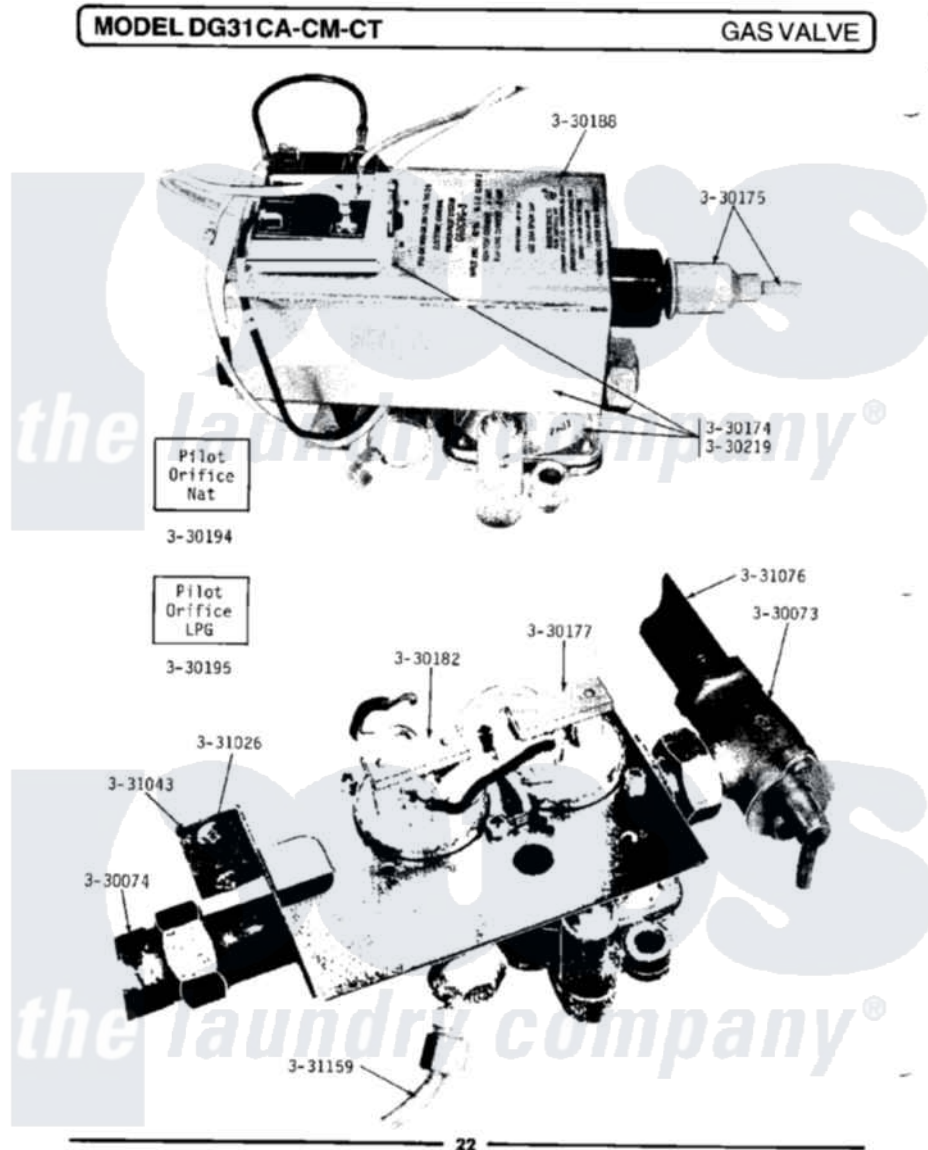

Maytag GDG31CT 06 - GAS VALVE

Maytag [Residential Maytag GDG31CT Dryer Parts](#) Parts Diagram 06 - GAS VALVE
 Click on the part number to view part

Item	Original Part Number	Replaced By	Status	Part Description
001	Y330073			Valve, Shut-Off
NI	NLA		Not Available	MANIFOLD FOR MAIN BURNER
003	Y330174			Electronic Ignition Control
004	Y330175			Pilot Burner
005	Y330177			Burner Solenoid-Main
006	Y330182			Burner Solenoid-Pilot
NI	NLA		Not Available	LOCKOUT MODULE
"	NLA		Not Available	PILOT ORIFICE - NAT
009	Y330195			Pilot Orifice - LPG
010	Y330219			Electronic Control Assembly
011	331026	90767		Screw, 8A X 3/8 HeX Washer Head Tapping
NI	NLA		Not Available	BRACKET FOR GAS CONTROL
"	NLA		Not Available	GAS SUPPLY LINE-28 1/2 INCH
"	NLA		Not Available	PILOT LINE