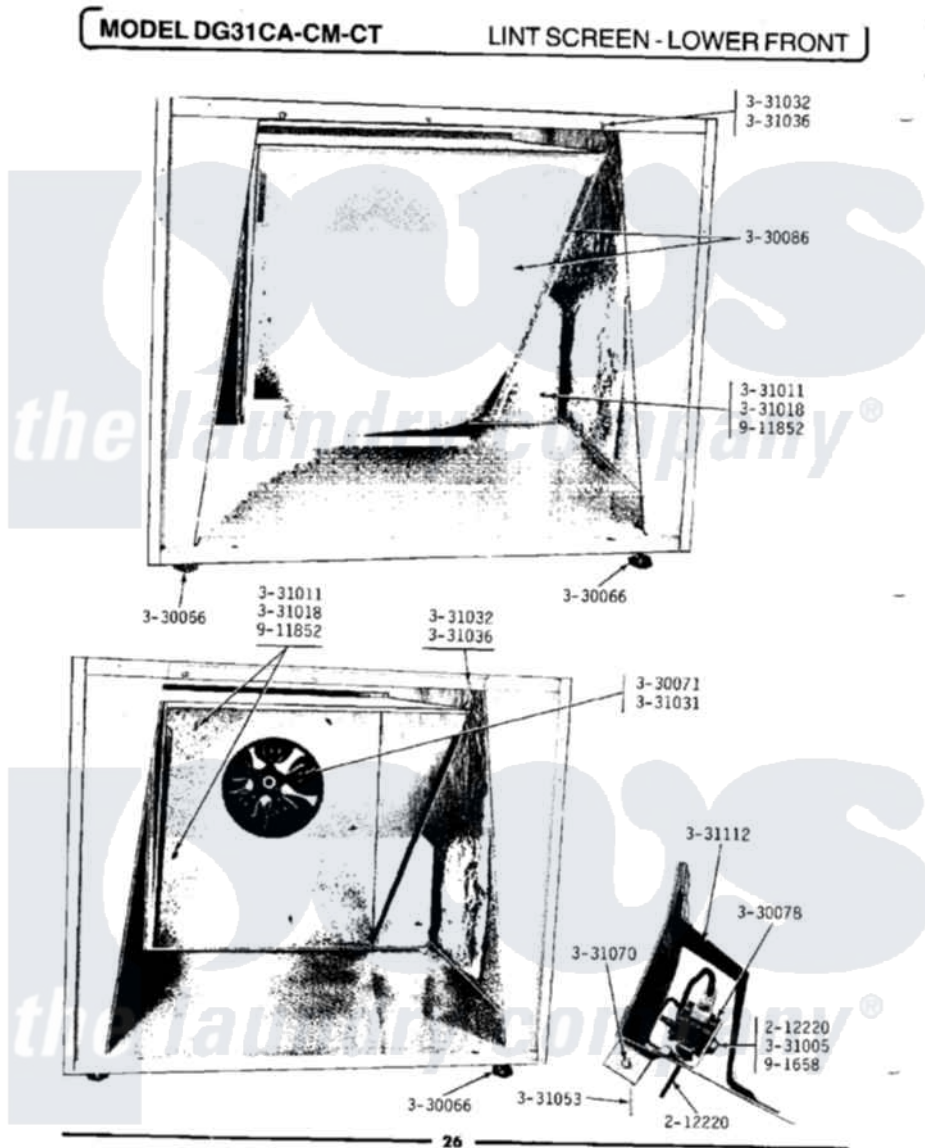

Maytag GDG31CT 08 - LINT SCREEN-LOWER FRONT

Maytag Residential Maytag GDG31CT Dryer Parts Parts Diagram 08 - LINT SCREEN-LOWER FRONT
 Click on the part number to view part

Item	Original Part Number	Replaced By	Status	Part Description
NI	Y055980			Hi-Temp Adhesive, 2 Oz Tube
002	212220	213501		Screw, No.6-20 X 1-1/8 Inch
NI	NLA		Not Available	LEVELING LEG
004	Y330071		Not Available	IMPELLER FOR BLOWER
005	Y330078			Cool-Down Bypass Switch
006	Y330086			Lint Screen With Frame
007	331005	701719		Nut, Hex
NI	NLA		Not Available	WING NUT - LINT HOOD TO CAB
"	NLA		Not Available	WASHER-LINT HOOD TO CABINET
010	331031		Not Available	SET SCREW FOR IMPELLER
011	331032	61002031		Screw, Handle
012	331036			Washer-Front Panel Screws
013	331053			Damper
NI	NLA		Not Available	HINGE PIN FOR DAMPER
"	NLA		Not Available	SHIELD FOR DAMPER

NLA

Not Available

SWITCH

"

NLA

Not Available

TWIN FASTENER WITH
SCREWS

"