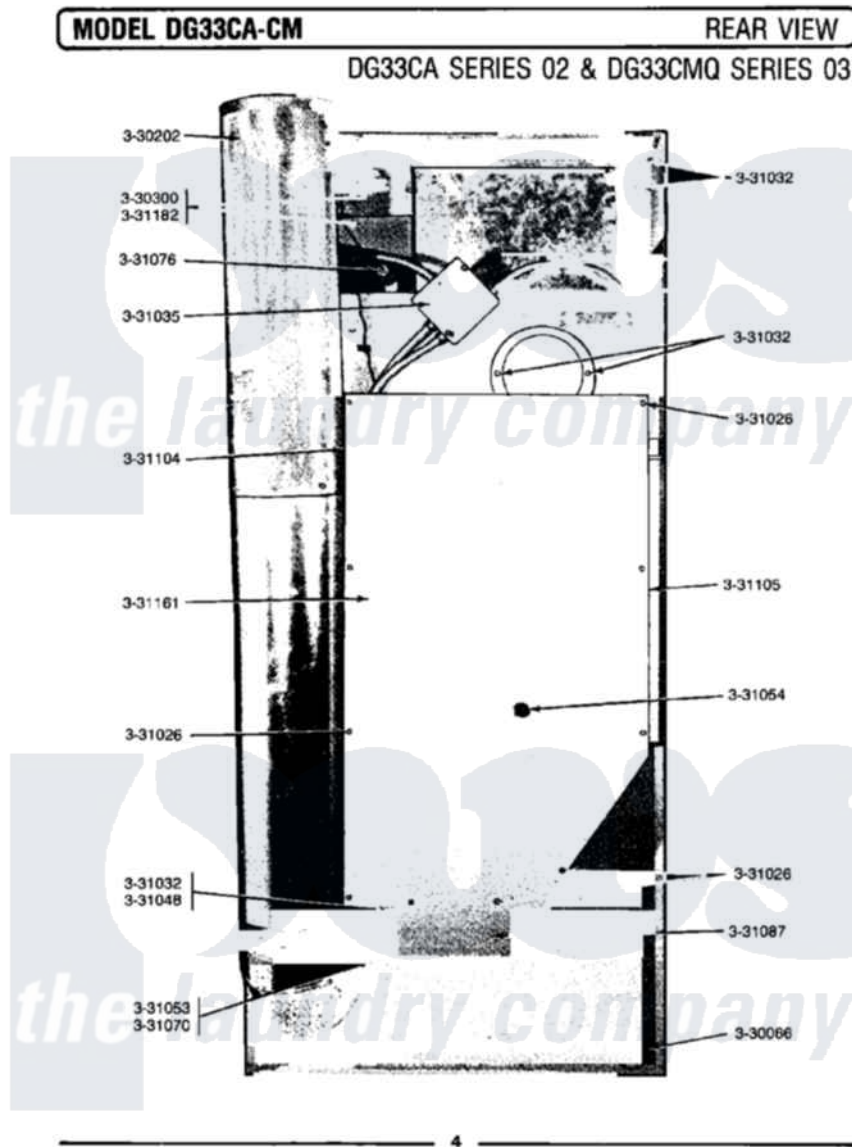

Maytag GDG33CM 02 - REAR VIEW

Maytag Residential Maytag GDG33CM Dryer Parts Parts Diagram 02 - REAR VIEW
 Click on the part number to view part

Item	Original Part Number	Replaced By	Status	Part Description
NI	Y052749	62739		Nut, Lock
"	NLA		Not Available	LEVELING LEG
"	Y330080		Not Available	SPIDER & SHAFT ASSEMBLY
004	Y330087			Drum Assembly Complete
005	Y330202		Not Available	RECIRCULATION TEE ASSEMBLY
006	Y330300			Safety Thermostat
007	331026	90767		Screw, 8A X 3/8 HeX Washer Head Tapping
NI	NLA		Not Available	CLIP
009	331032	61002031		Screw, Handle
NI	NLA		Not Available	WIRE NUT (6 USED)
011	331048		Not Available	COVER FOR BLOWER IMPELLER
012	331053			Damper
013	331054			Grease Fitting - Pulley Pin
NI	NLA		Not Available	HINGE PIN, DAMPER

"	NLA	Not Available	GAS SUPPLY LINE-28 1/2 INCH
"	NLA	Not Available	DRUM ROD
"	NLA	Not Available	SHIELD, MOTOR
"	NLA	Not Available	SUPPORT, REAR COVER (LT)
"	NLA	Not Available	SUPPORT, REAR COVER (RT)
"	NLA	Not Available	BACK GUARD
"	NLA	Not Available	RECIRCULATION BOOT
"	911852	486009	Lockwasher