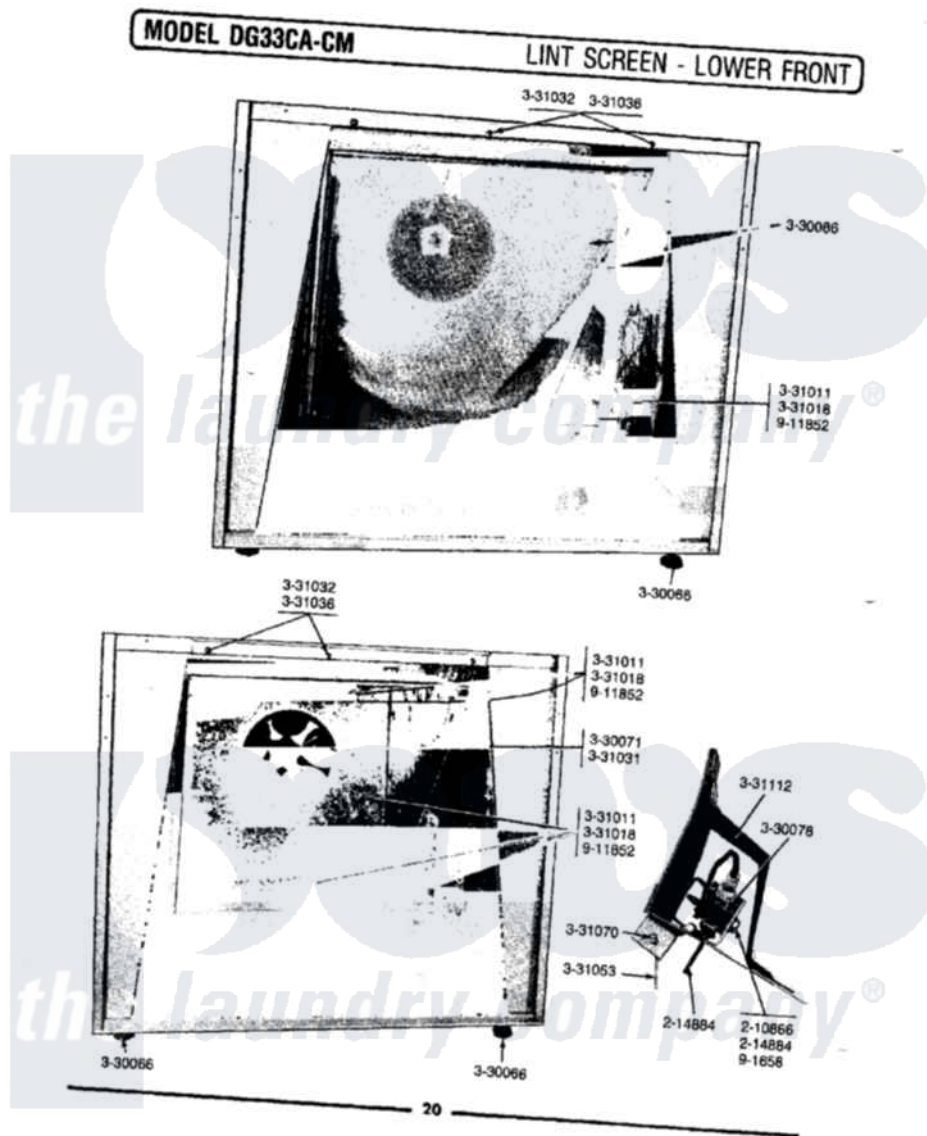

Maytag GDG33CM 08 - LINT SCREEN-LOWER FRONT

Maytag Residential Maytag GDG33CM Dryer Parts Parts Diagram 08 - LINT SCREEN-LOWER FRONT
 Click on the part number to view part

Item	Original Part Number	Replaced By	Status	Part Description
NI	Y055980			Hi-Temp Adhesive, 2 Oz Tube
002	210866			Nut, Twin Speed
003	214884	213501		Screw, No.6-20 X 1-1/8 Inch
NI	NLA		Not Available	LEVELING LEG
005	Y330071		Not Available	IMPELLER FOR BLOWER
006	Y330078			Cool-Down Bypass Switch
007	Y330086			Lint Screen With Frame
NI	NLA		Not Available	WING NUT, LINT HOOD
"	NLA		Not Available	WASHER, LINT HOOD (CABINET)
010	331031		Not Available	SET SCREW FOR IMPELLER
011	331032	61002031		Screw, Handle
012	331036			Washer-Front Panel Screws
013	331053			Damper
NI	NLA		Not Available	HINGE PIN, DAMPER
"	NLA		Not Available	SHIELD, DAMPER SWITCH
				TWIN FASTENER