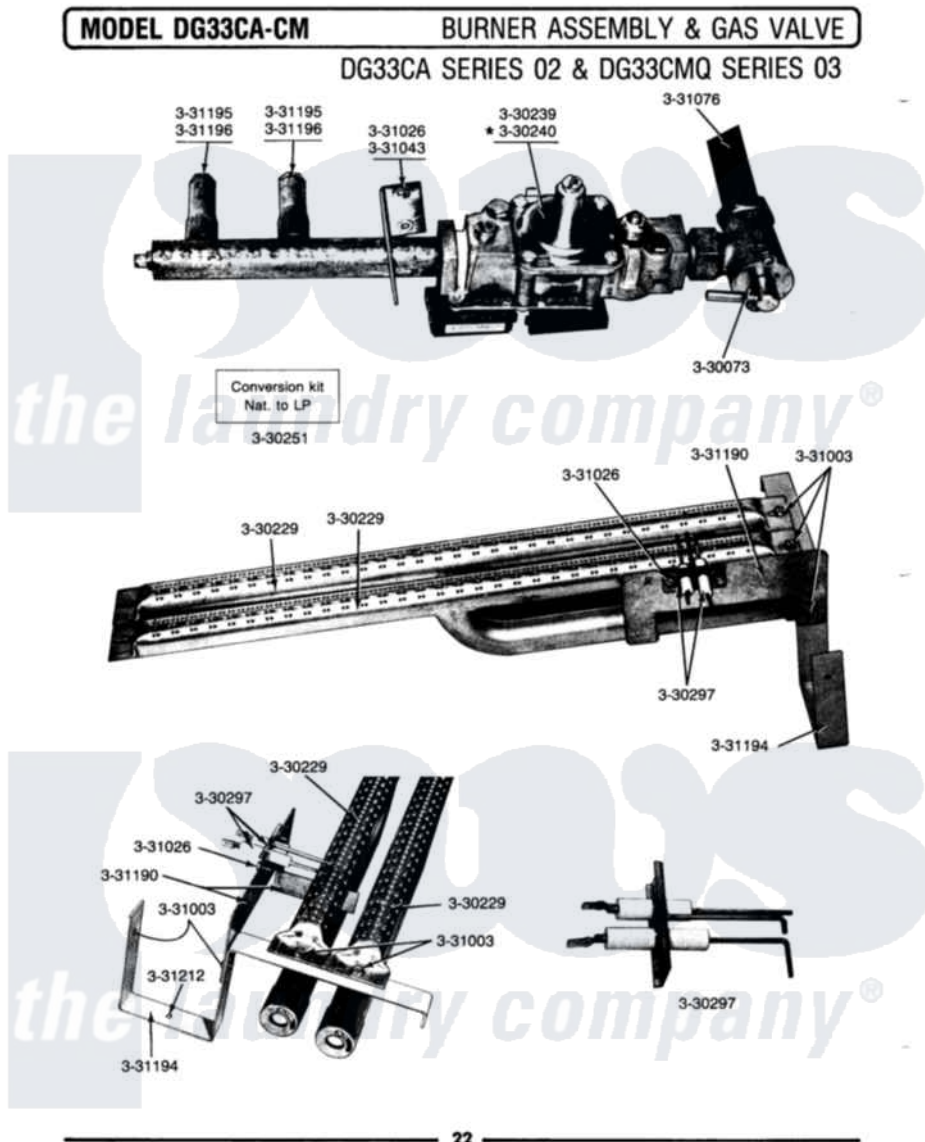

Maytag GDG33CM 09 - BURNER ASSEMBLY & GAS VALVE

Maytag Residential Maytag GDG33CM Dryer Parts Parts Diagram 09 - BURNER ASSEMBLY & GAS VALVE
 Click on the part number to view part

Item	Original Part Number	Replaced By	Status	Part Description
001	Y330073			Valve, Shut-Off
002	Y330229			Burner Assembly
003	Y330239		Not Available	GAS VALVE - NAT
NI	NLA		Not Available	GAS VALVE - LP
"	Y330250		Not Available	COIL ON GAS VALVE
"	NLA		Not Available	CONVERSION KIT (NAT TO LP)
"	NLA		Not Available	HI-VOLT CABLE & IGNITER KIT
008	331003	489483		Screw 10-32 X 1/2
009	331026	90767		Screw, 8A X 3/8 HeX Washer Head Tapping
NI	NLA		Not Available	BRACKET, GAS CONTROL
"	NLA		Not Available	GAS SUPPLY LINE-28 1/2 INCH
"	NLA		Not Available	MOUNTING BRACKET
"	NLA		Not Available	BURNER SUPPORT BRACKET

"	NLA	Not Available	ORIFICE, MAIN BURNER-NAT.
"	NLA	Not Available	ORIFICE, MAIN BURNER (LP)
016	331212	3390631	Screw, 10-16 X 3/8